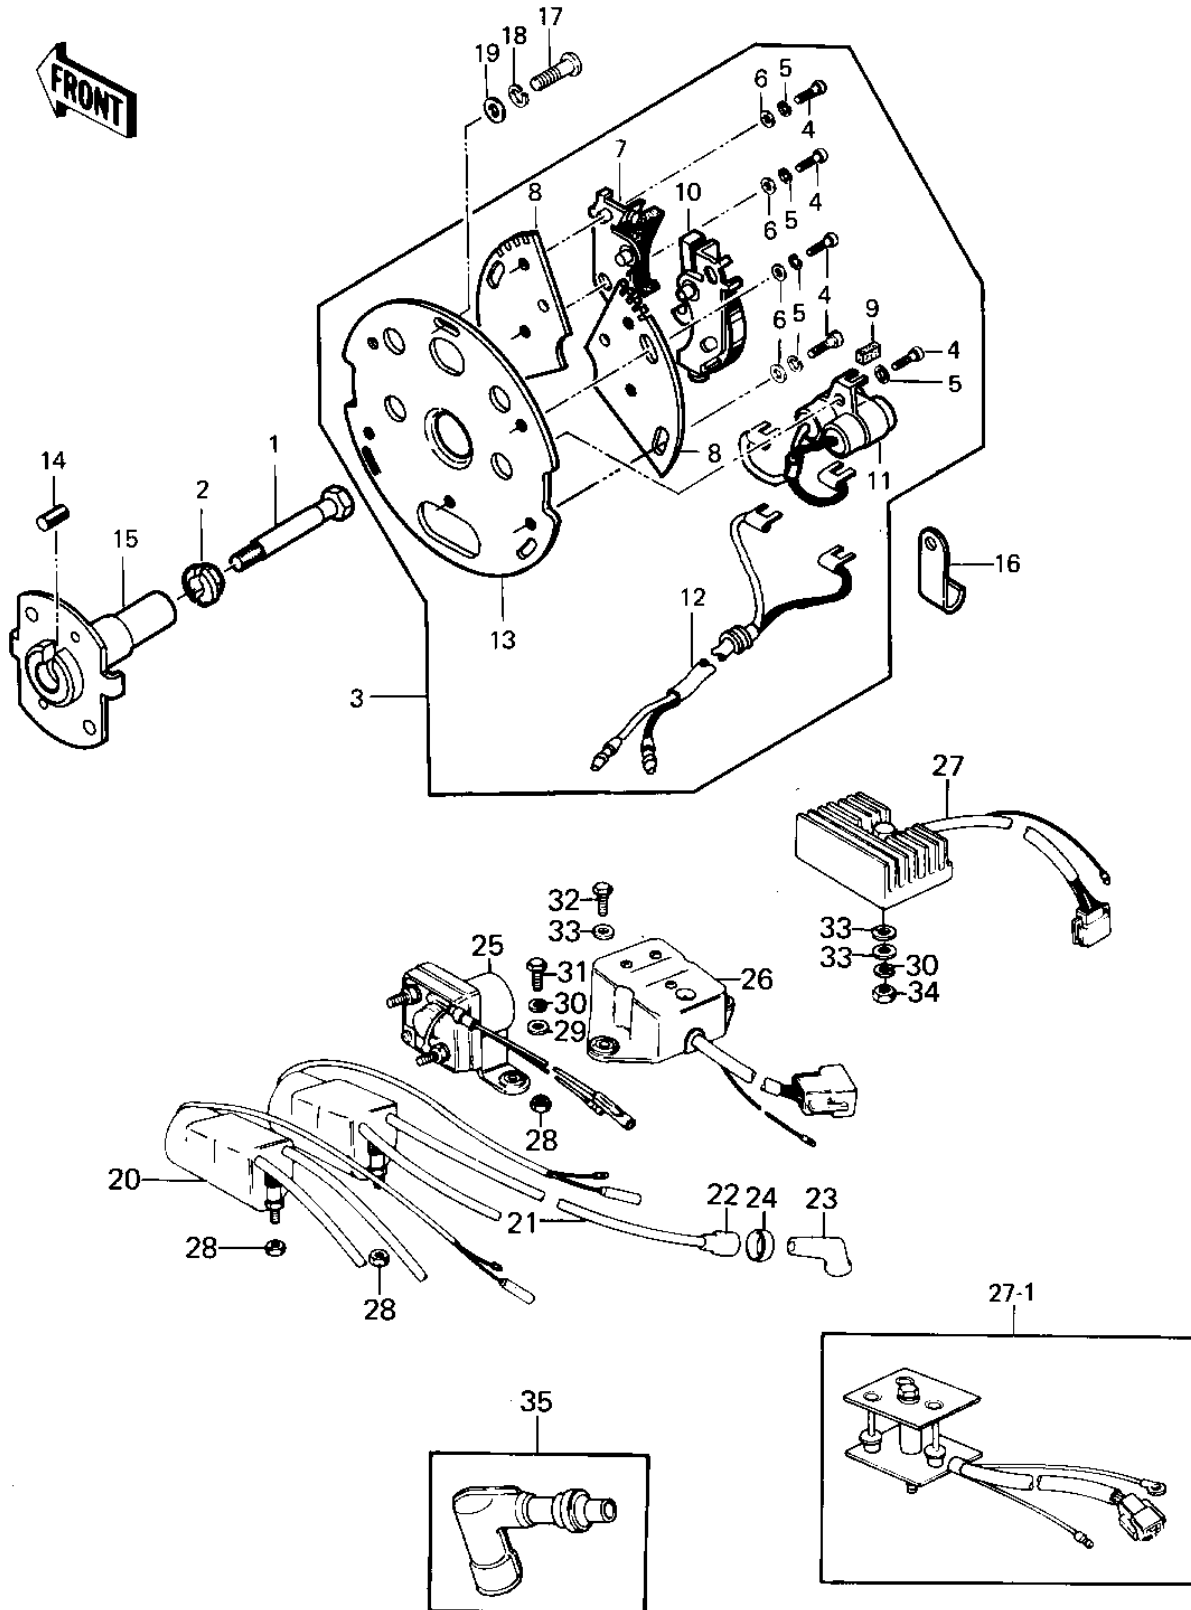

1978 KZ1000 PARTS DIAGRAM

IGNITION/REGULATOR/RECTIFIER ('77-'78 A1)

1978 KZ1000 PARTS LIST

IGNITION/REGULATOR/RECTIFIER ('77-'78 A1)

ITEM NAME	PART NUMBER	QUANTITY
BOLT,SPARK ADVANCER (Ref # 1)	92001-113	1
WASHER,SPARK ADVANCE (Ref # 2)	92022-244	1
BREAKER,CONTACT (Ref # 3)	21135-011	1
SCREW PAN HEAD 4X8 (Ref # 4)	220B0408A	9
WASHER SPRING 4MM (Ref # 5)	461F0400	9
WASHER PLAIN 4MM (Ref # 6)	410B0400	9
BREAKER,CONTACT (Ref # 7)	21008-028	1
PLATE,CONTACT BREAKER (Ref # 8)	21156-010	2
FELT OIL (Ref # 9)	21019-005	1
BREAKER,CONTACT (Ref # 10)	21008-027	1
CONDENSER (Ref # 11)	21013-035	1
WIRING HARNESS,BRAKE (Ref # 12)	21029-037	1
PLATE,CONTACT BREAKER (Ref # 13)	21021-004	1
PIN-SPRING,4X8 (Ref # 14)	92042-034	1
ADVANCER,SPARK (Ref # 15)	21148-010	1
ADVANCER ASSY,SPARK (Ref # 15)	21148-1003	1
CLAMP,WIRING HARNESS (Ref # 16)	21126-008	4
SCREW PAN HEAD 5X12 (Ref # 17)	220B0512A	3
WASHER SPRING 5MM (Ref # 18)	461F0500	3
WASHER PLAIN 5MM (Ref # 19)	411B0500	3
IGNITION COIL (Ref # 20)	21121-1003	1
IGNITION COIL (Ref # 20)	21121-1003	1
COIL,IGNITION,#2&3 (Ref # 21)	21121-1004	1
GROMMET,HIGH TENSION (Ref # 22)	21131-005	4
CAP SPARK PLUG (Ref # 23)	21160-020	4
GROMMET,PLUG CAP (Ref # 24)	21131-006	4
SWITCH ASSY,MAGNETIC (Ref # 25)	27010-1023	1
SWITCH ASSY,MAGNETIC (Ref # 25)	27010-1023	1
REGULATOR (Ref # 26)	21066-025	1

1978 KZ1000 PARTS LIST

IGNITION/REGULATOR/RECTIFIER ('77-'78 A1)

ITEM NAME	PART NUMBER	QUANTITY
SET,RECTIFIER (Ref # 27)	21061-1002	1
SET,RECTIFIER (Ref # 27-1)	21061-1002	1
NUT,LOCK 6MM (Ref # 28)	92017-014	6
WASHER 6.5X22X1.6T (Ref # 29)	92022-237	2
WASHER SPRING 6MM (Ref # 30)	461F0600	3
BOLT-UPSET,6X20 (Ref # 31)	110B0620	2
BOLT-UPSET 6X14 (Ref # 31)	110B0614	2
BOLT-UPSET,6X12 (Ref # 32)	110B0612	2
WASHER PLAIN 6MM (Ref # 33)	410B0600	4
NUT 6MM (Ref # 34)	311B0600	1
CAP,SPARK PLUG (Ref # 35)	21160-005	4