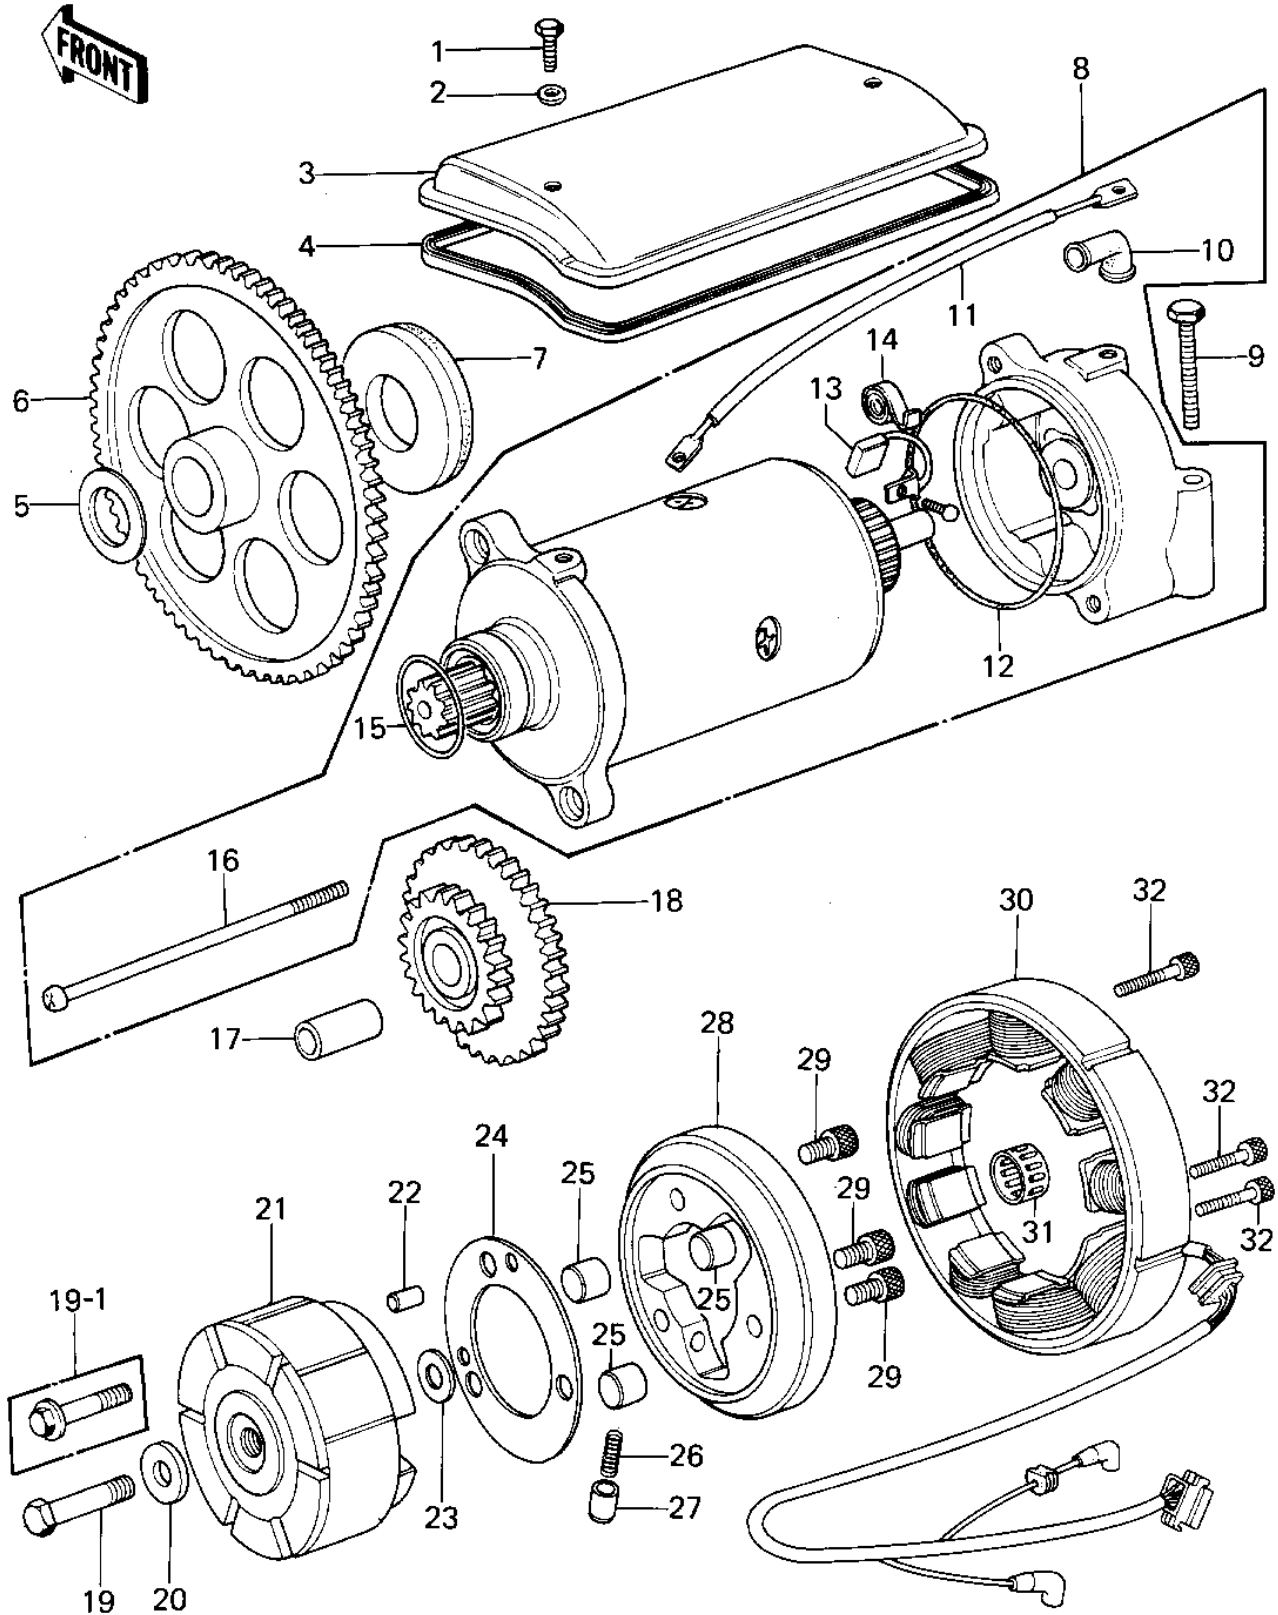

# 1978 KZ1000 PARTS DIAGRAM

GENERATOR/STARTER MOTOR/STARTER CLUTCH (

## GENERATOR/STARTER MOTOR/STARTER CLUTCH (

ITEM NAME	PART NUMBER	QUANTITY
BOLT (6X10) (Ref # 1)	110N0610	2
WASHER,PLAIN,6MM (Ref # 2)	410D0600	2
COVER,STARTING MOTOR (Ref # 3)	21165-001	1
GASKET,START MOTOR C (Ref # 4)	21166-001	1
WASHER 22.1X30.7X2.0 (Ref # 5)	92026-091	1
GEAR,STARTING CLUTCH (Ref # 6)	21167-003	1
DAMPER RUBBER 6.3T (Ref # 7)	92075-192	AR
DAMPER RUBBER 7.3T (Ref # 7)	92075-193	AR
DAMPER RUBBER 8.3T (Ref # 7)	92075-194	AR
STARTER-ELECTRIC (Ref # 8)	21163-008	1
BOLT,EXCLUSIVE (Ref # 9)	110B0655	2
GROMMET,CORD (Ref # 10)	21017-017	1
WIRE,STARTER MOTOR (Ref # 11)	26010-055	1
"0" RING,STARTING MT (Ref # 12)	21027-003	1
CARBON BRUSH (Ref # 13)	21039-003	2
SPRING,CARBON BRUSH (Ref # 14)	21040-003	2
"0" RING,STARTING MT (Ref # 15)	21027-004	1
SCREW,PAN HEAD,6X110 (Ref # 16)	21015-005	2
PIN-PISTON (Ref # 17)	13002-007	1
GEAR,STARTING MOTOR (Ref # 18)	21167-002	1
BOLT,8X40 (Ref # 19)	114G0840	1
BOLT,10X40 (Ref # 19-1)	92001-173	1
WASHER 8.5X23.5X4.5 (Ref # 20)	92022-218	1
ROTOR (Ref # 21)	21007-1004	1
ROTOR (Ref # 21)	21007-1004	1
ROTOR (Ref # 21)	21007-1005	1
PIN,DOWEL,6X22 (Ref # 22)	551A0622	1
WASHER 22X35.5X1.0T (Ref # 23)	92026-092	1
PLATE,CLUTCH STARTER (Ref # 24)	92026-112	1

## GENERATOR/STARTER MOTOR/STARTER CLUTCH (

ITEM NAME	PART NUMBER	QUANTITY
PIN (Ref # 25)	92122-001	3
SPRING (Ref # 26)	92081-110	3
PIN (Ref # 27)	92043-087	3
CLUTCH ASSY,STARTING (Ref # 28)	13194-003	1
BOLT (Ref # 29)	92003-104	3
STATOR ASSY (Ref # 30)	21Q76-023	1
NEEDLE BEARING, K222620 (Ref # 31)	92046-033	1
BOLT-SOCKET,6X35,BLA (Ref # 32)	120Q0635	3