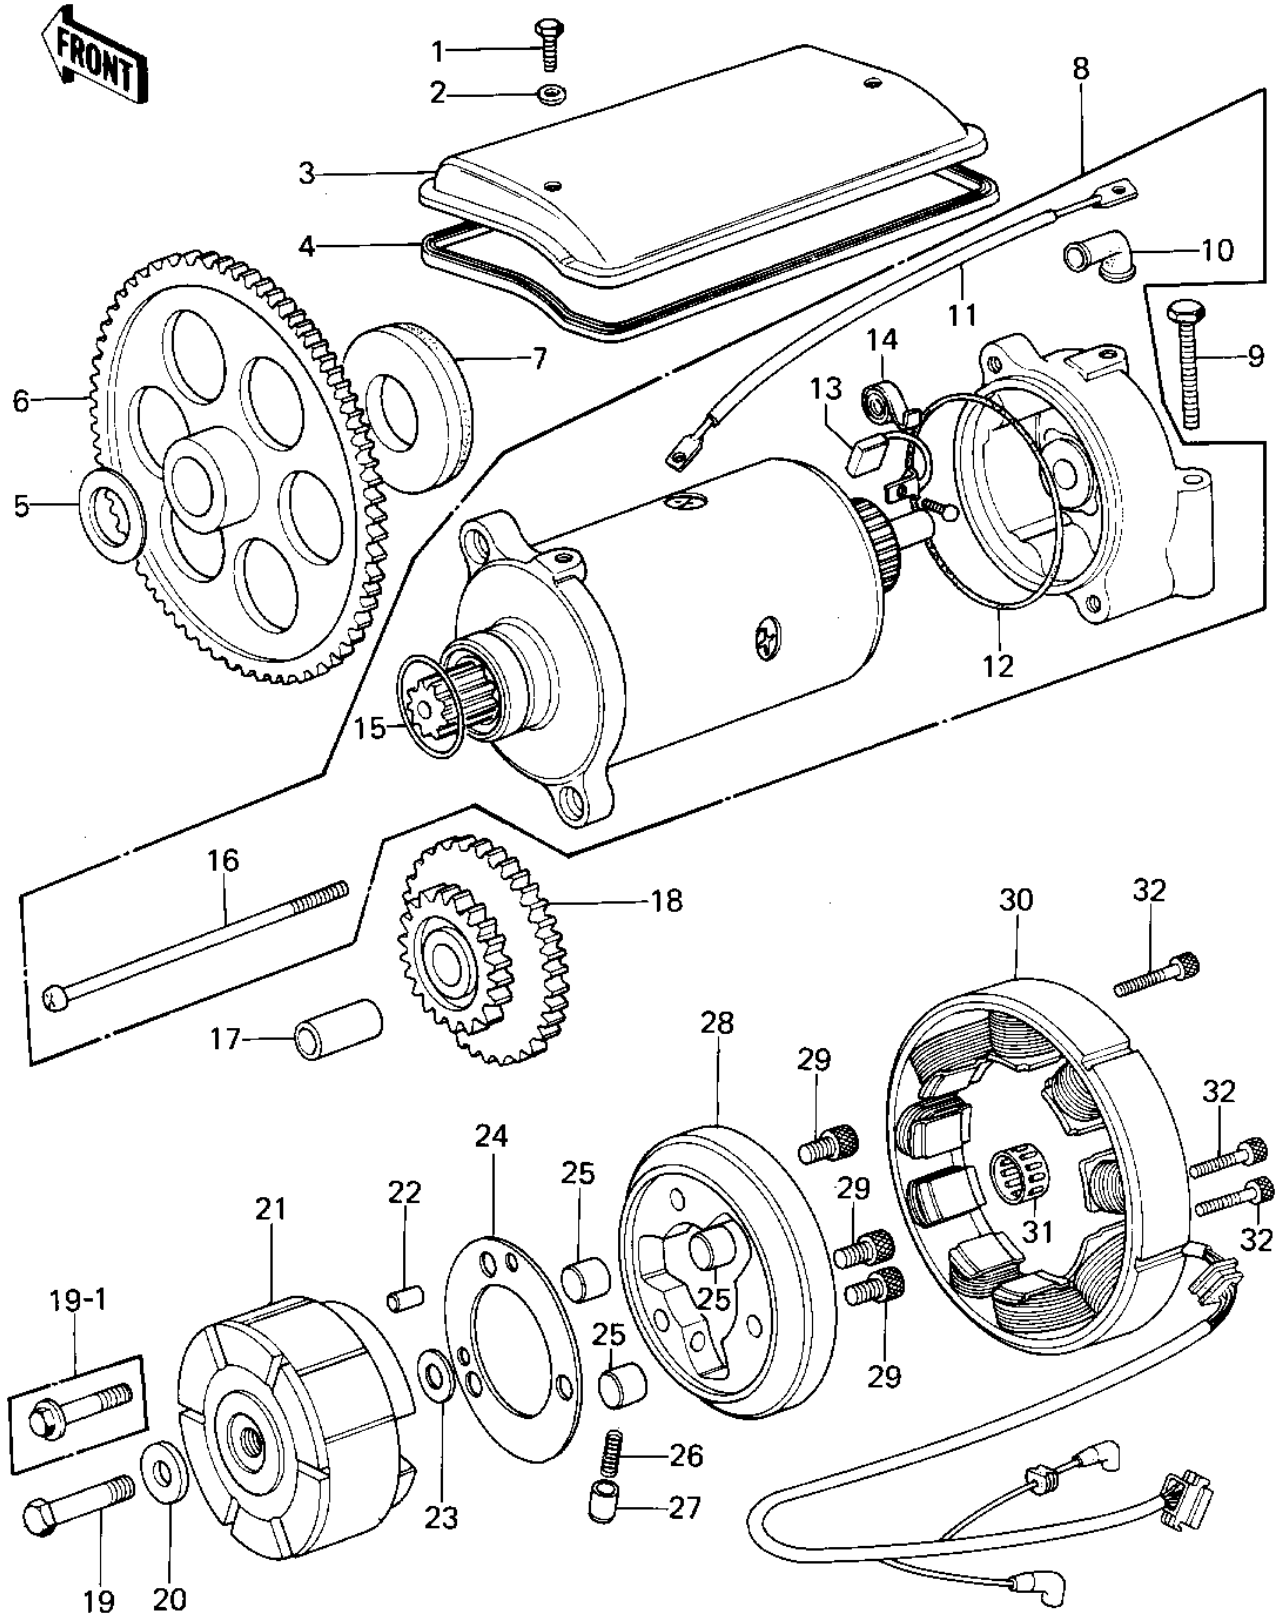

1978 KZ1000 PARTS DIAGRAM

GENERATOR/STARTER MOTOR/STARTER CLUTCH (

1978 KZ1000 PARTS LIST

GENERATOR/STARTER MOTOR/STARTER CLUTCH (

ITEM NAME	PART NUMBER	QUANTITY
BOLT (6X10) (Ref # 1)	110N0610	2
WASHER,PLAIN,6MM (Ref # 2)	410D0600	2
COVER,STARTING MOTOR (Ref # 3)	21165-001	1
GASKET,START MOTOR C (Ref # 4)	21166-001	1
WASHER 22.1X30.7X2.0 (Ref # 5)	92026-091	1
GEAR,STARTING CLUTCH (Ref # 6)	21167-003	1
DAMPER RUBBER 6.3T (Ref # 7)	92075-192	AR
DAMPER RUBBER 7.3T (Ref # 7)	92075-193	AR
DAMPER RUBBER 8.3T (Ref # 7)	92075-194	AR
STARTER-ELECTRIC (Ref # 8)	21163-008	1
BOLT,EXCLUSIVE (Ref # 9)	110B0655	2
GROMMET,CORD (Ref # 10)	21017-017	1
WIRE,STARTER MOTOR (Ref # 11)	26010-055	1
"0" RING,STARTING MT (Ref # 12)	21027-003	1
CARBON BRUSH (Ref # 13)	21039-003	2
SPRING,CARBON BRUSH (Ref # 14)	21040-003	2
"0" RING,STARTING MT (Ref # 15)	21027-004	1
SCREW,PAN HEAD,6X110 (Ref # 16)	21015-005	2
PIN-PISTON (Ref # 17)	13002-007	1
GEAR,STARTING MOTOR (Ref # 18)	21167-002	1
BOLT,8X40 (Ref # 19)	114G0840	1
BOLT,10X40 (Ref # 19-1)	92001-173	1
WASHER 8.5X23.5X4.5 (Ref # 20)	92022-218	1
ROTOR (Ref # 21)	21007-1004	1
ROTOR (Ref # 21)	21007-1004	1
ROTOR (Ref # 21)	21007-1005	1
PIN,DOWEL,6X22 (Ref # 22)	551A0622	1
WASHER 22X35.5X1.0T (Ref # 23)	92026-092	1
PLATE,CLUTCH STARTER (Ref # 24)	92026-112	1

1978 KZ1000 PARTS LIST

GENERATOR/STARTER MOTOR/STARTER CLUTCH (

ITEM NAME	PART NUMBER	QUANTITY
PIN (Ref # 25)	92122-001	3
SPRING (Ref # 26)	92081-110	3
PIN (Ref # 27)	92043-087	3
CLUTCH ASSY,STARTING (Ref # 28)	13194-003	1
BOLT (Ref # 29)	92003-104	3
STATOR ASSY (Ref # 30)	21Q76-023	1
NEEDLE BEARING, K222620 (Ref # 31)	92046-033	1
BOLT-SOCKET,6X35,BLA (Ref # 32)	120Q0635	3