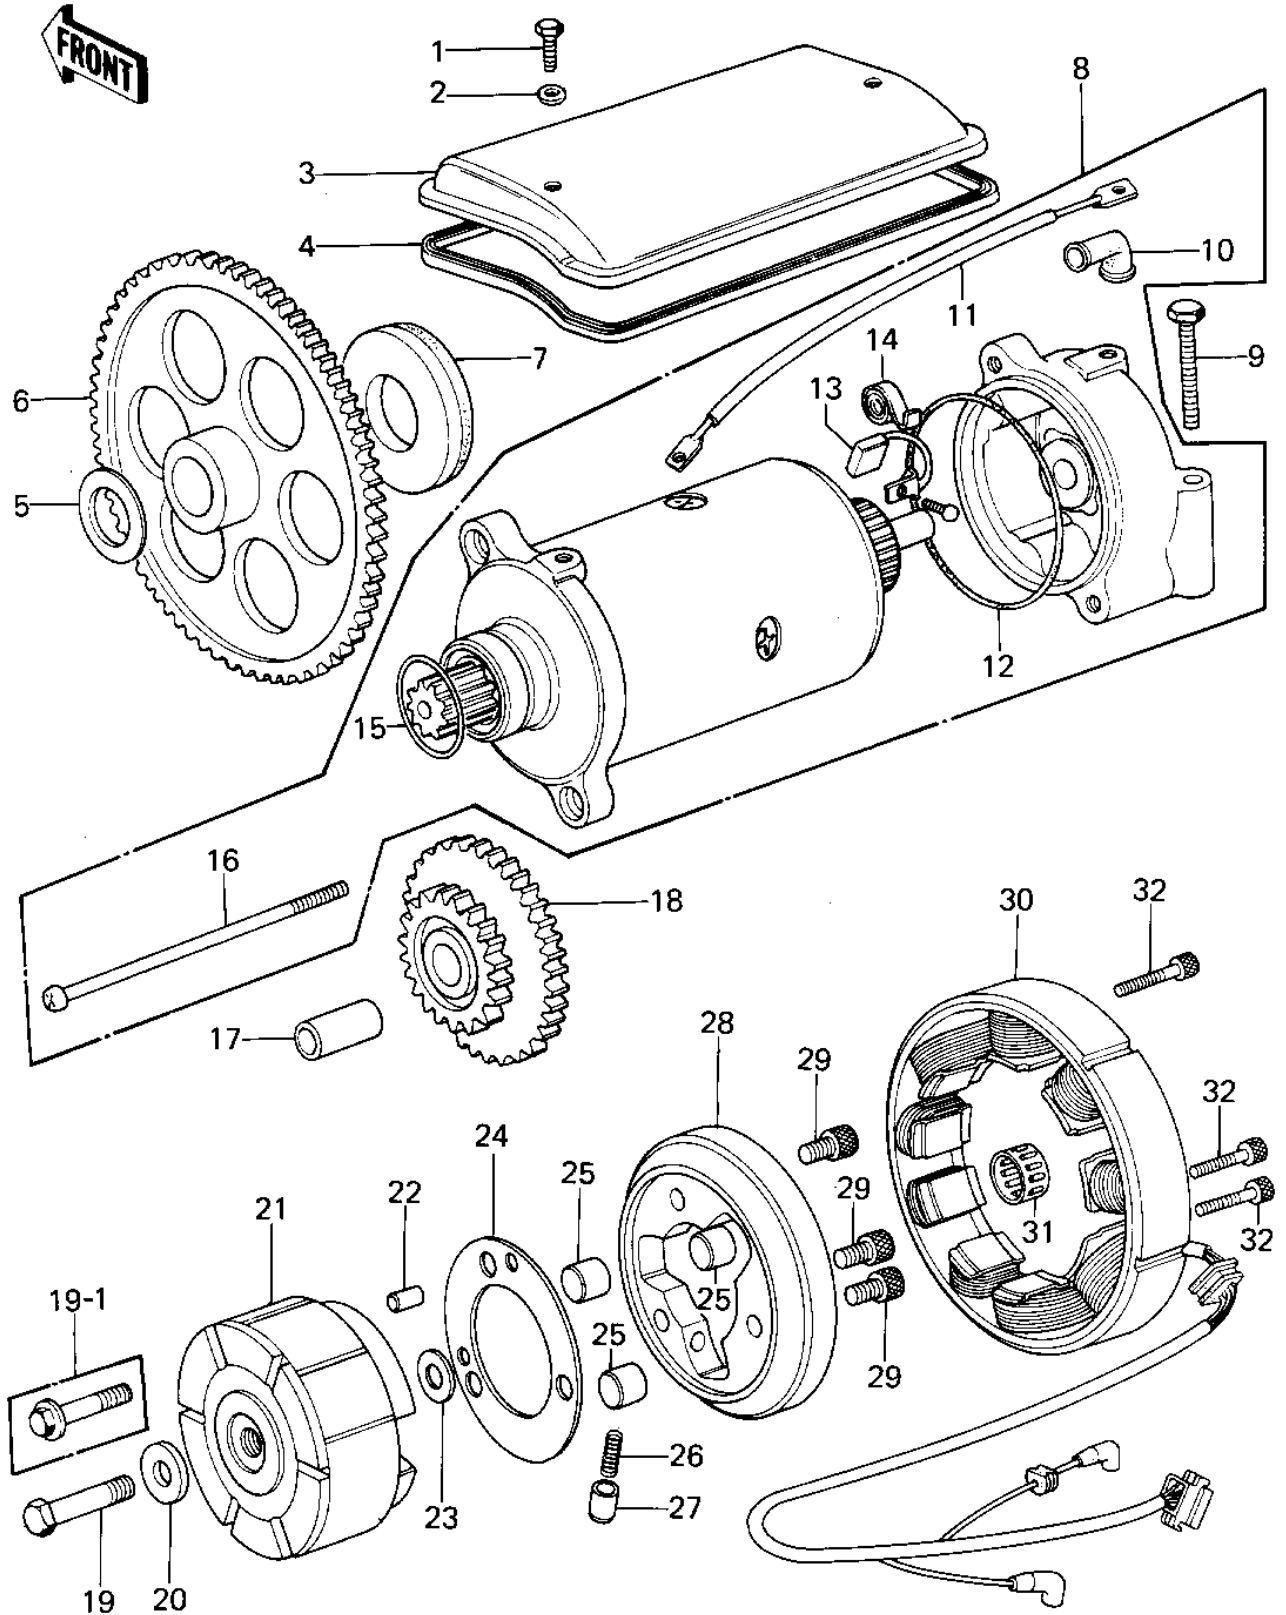

# 1978 KZ1000 PARTS DIAGRAM

GENERATOR/STARTER MOTOR/STARTER CLUTCH (

# 1978 KZ1000 PARTS LIST

## GENERATOR/STARTER MOTOR/STARTER CLUTCH (

ITEM NAME	PART NUMBER	QUANTITY
BOLT (6X10) (Ref # 1)	110N0610	2
WASHER,PLAIN,6MM (Ref # 2)	410D0600	2
COVER,STARTING MOTOR (Ref # 3)	21165-001	1
GASKET,START MOTOR C (Ref # 4)	21166-001	1
WASHER 22.1X30.7X2.0 (Ref # 5)	92026-091	1
GEAR,STARTING CLUTCH (Ref # 6)	21167-003	1
DAMPER RUBBER 6.3T (Ref # 7)	92075-192	AR
DAMPER RUBBER 7.3T (Ref # 7)	92075-193	AR
DAMPER RUBBER 8.3T (Ref # 7)	92075-194	AR
STARTER-ELECTRIC (Ref # 8)	21163-008	1
BOLT,EXCLUSIVE (Ref # 9)	110B0655	2
GROMMET,CORD (Ref # 10)	21017-017	1
WIRE,STARTER MOTOR (Ref # 11)	26010-055	1
"0" RING,STARTING MT (Ref # 12)	21027-003	1
CARBON BRUSH (Ref # 13)	21039-003	2
SPRING,CARBON BRUSH (Ref # 14)	21040-003	2
"0" RING,STARTING MT (Ref # 15)	21027-004	1
SCREW,PAN HEAD,6X110 (Ref # 16)	21015-005	2
PIN-PISTON (Ref # 17)	13002-007	1
GEAR,STARTING MOTOR (Ref # 18)	21167-002	1
BOLT,8X40 (Ref # 19)	114G0840	1
BOLT,10X40 (Ref # 19-1)	92001-173	1
WASHER 8.5X23.5X4.5 (Ref # 20)	92022-218	1
ROTOR (Ref # 21)	21007-1004	1
ROTOR (Ref # 21)	21007-1004	1
ROTOR (Ref # 21)	21007-1005	1
PIN,DOWEL,6X22 (Ref # 22)	551A0622	1
WASHER 22X35.5X1.0T (Ref # 23)	92026-092	1
PLATE,CLUTCH STARTER (Ref # 24)	92026-112	1

### GENERATOR/STARTER MOTOR/STARTER CLUTCH (

ITEM NAME	PART NUMBER	QUANTITY
PIN (Ref # 25)	92122-001	3
SPRING (Ref # 26)	92081-110	3
PIN (Ref # 27)	92043-087	3
CLUTCH ASSY,STARTING (Ref # 28)	13194-003	1
BOLT (Ref # 29)	92003-104	3
STATOR ASSY (Ref # 30)	21Q76-023	1
NEEDLE BEARING, K222620 (Ref # 31)	92046-033	1
BOLT-SOCKET,6X35,BLA (Ref # 32)	120Q0635	3