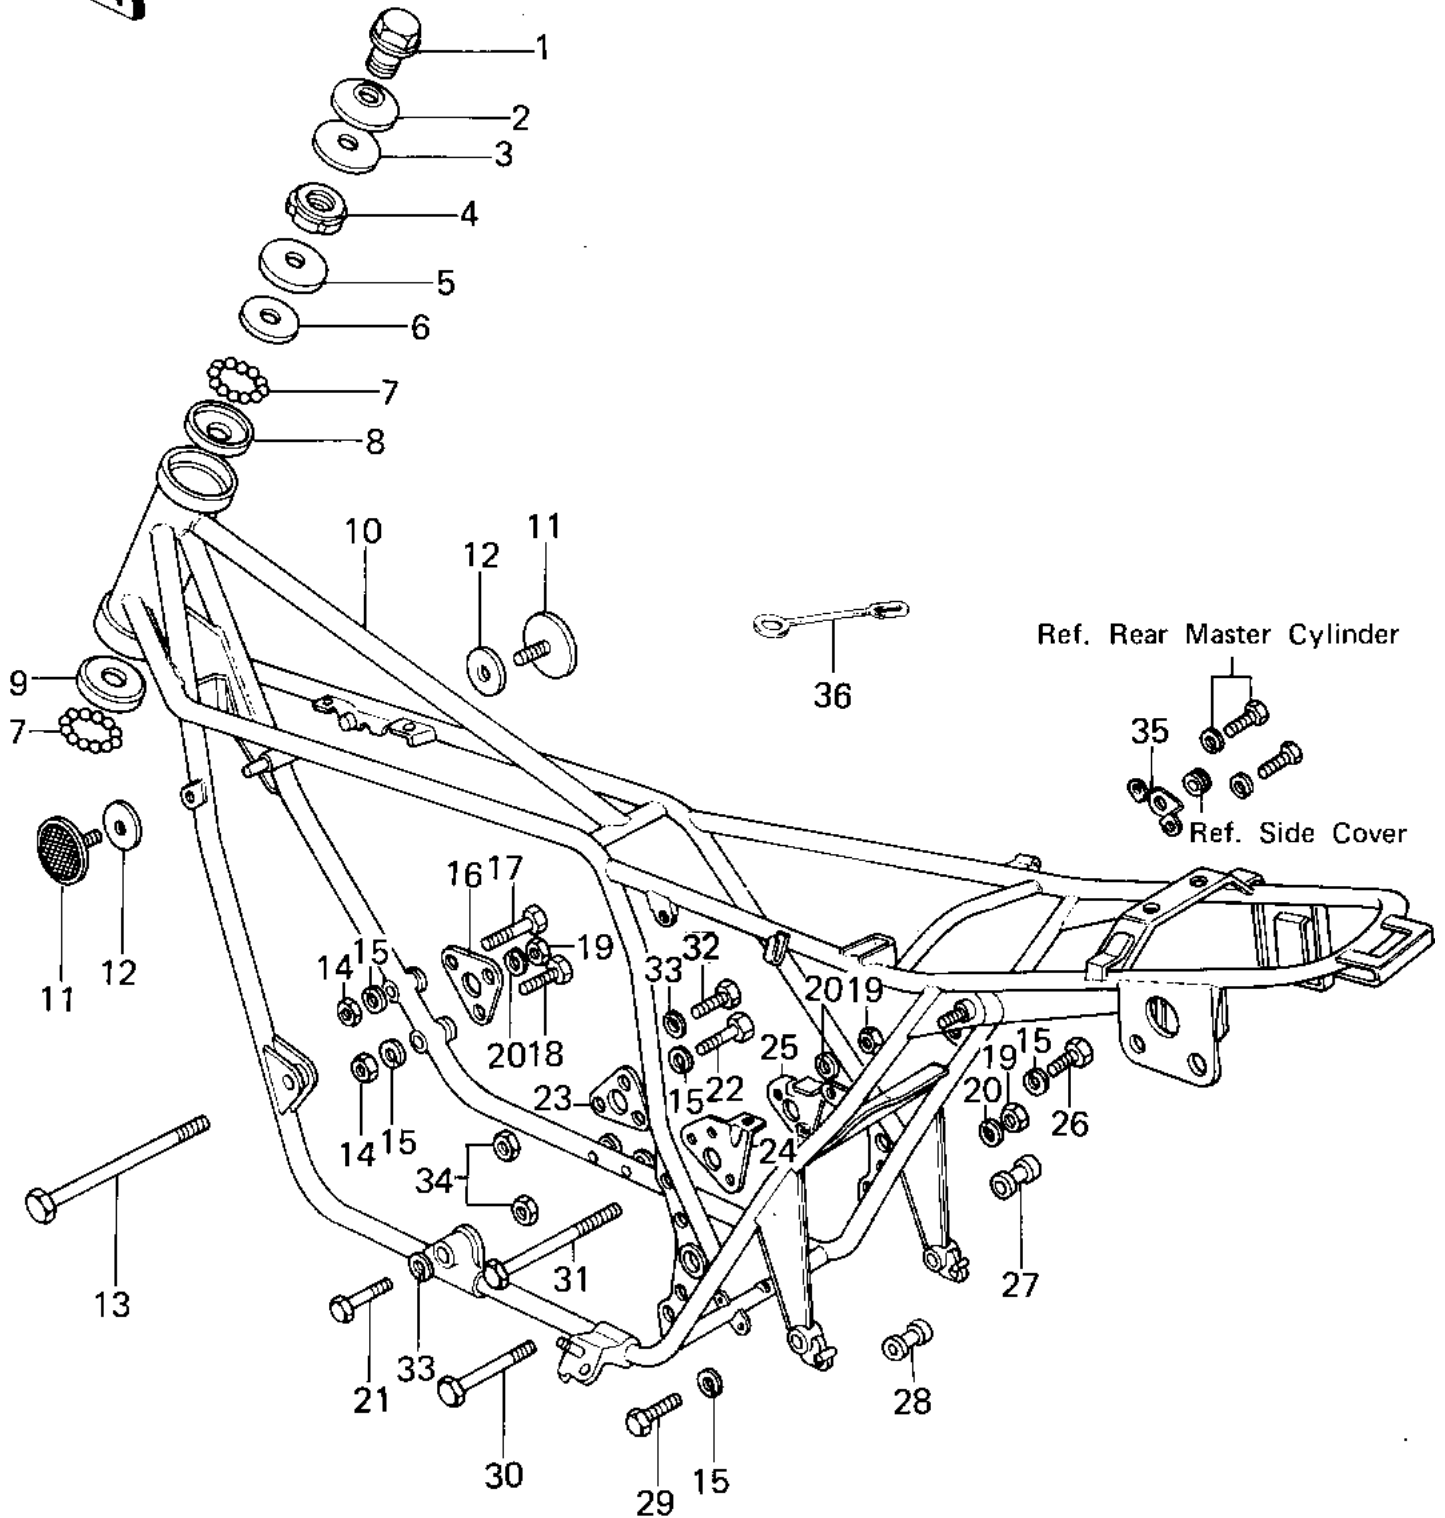

1977 KZ1000 PARTS DIAGRAM

FRAME/FRAME FITTINGS ('77-'78 A1/A2/A2A)

1977 KZ1000 PARTS LIST

FRAME/FRAME FITTINGS ('77-'78 A1/A2/A2A)

ITEM NAME	PART NUMBER	QUANTITY
BOLT,STEERG STEM HEA (Ref # 1)	92007-031	1
WASHER,WAVE (Ref # 2)	92022-230	1
WASHER,WAVE (Ref # 3)	46100-003	1
NUT STEERING STEM LC (Ref # 4)	92090-007	1
CAP, STEERING STEM (Ref # 5)	46098-010	1
CONE,STRNG STM BRNG (Ref # 6)	92047-011	1
BALL STEEL 1/4' (Ref # 7)	600A0800	39
RACE STRNG STEM BERN (Ref # 8)	92048-006	1
RACE,STRNG STM BRNG (Ref # 9)	92048-008	1
FRAME (Ref # 10)	32002-1017	1
FRAME (Ref # 10)	32002-1017	1
REFLECTOR,REFLEX (Ref # 11)	28012-016	2
DAMPER RUBBER,REFLEC (Ref # 12)	92094-011	2
BOLT,ENGINE MOUNTING (Ref # 13)	92091-022	1
NUT,8MM (Ref # 14)	311B0800	2
WASHER SPRING 8MM (Ref # 15)	461F0800	8
PLATE,ENG MOUNT FRON (Ref # 16)	32030-025	1
BOLT-8X63 (Ref # 17)	92001-1397	1
BOLT,HEX HEAD,8X59 (Ref # 18)	110G0859	1
UNAVAILABLE IN PRICE BOOK (Ref # 19)	92019021	3
WASHER SPRING 10MM (Ref # 20)	461F1000	3
BOLT,HEX HEAD,12X55 (Ref # 21)	92001-1262	1
BOLT-SMALL-UPSET,8X1 (Ref # 22)	115G0818	2
PLATE,ENG MOUNT LOWE (Ref # 23)	32030-026	1
PLATE,REAR ENGINE,L. (Ref # 24)	32030-066	1
UNAVAILABLE IN PRICE BOOK (Ref # 25)	32030-06	1
BOLT (Ref # 26)	92001-1578	3
UNAVAILABLE IN PRICE BOOK (Ref # 27)	92027 160	1
UNAVAILABLE IN PRICE BOOK (Ref # 28)	92027 159	1

1977 KZ1000 PARTS LIST

FRAME/FRAME FITTINGS ('77-'78 A1/A2/A2A)

ITEM NAME	PART NUMBER	QUANTITY
BOLT,FLANGED,8X35 (Ref # 29)	92001-1577	1
UNAVAILABLE IN PRICE BOOK (Ref # 30)	92003 099	1
UNAVAILABLE IN PRICE BOOK (Ref # 31)	92091 023	1
BOLT,HEX HEAD,12X70 (Ref # 32)	92001-1265	1
WASHER SPRING 12MM (Ref # 33)	461F1200	2
UNAVAILABLE IN PRICE BOOK (Ref # 34)	92016045	2
UNAVAILABLE IN PRICE BOOK (Ref # 35)	32049 101	1
UNAVAILABLE IN PRICE BOOK (Ref # 36)	92037 134	1