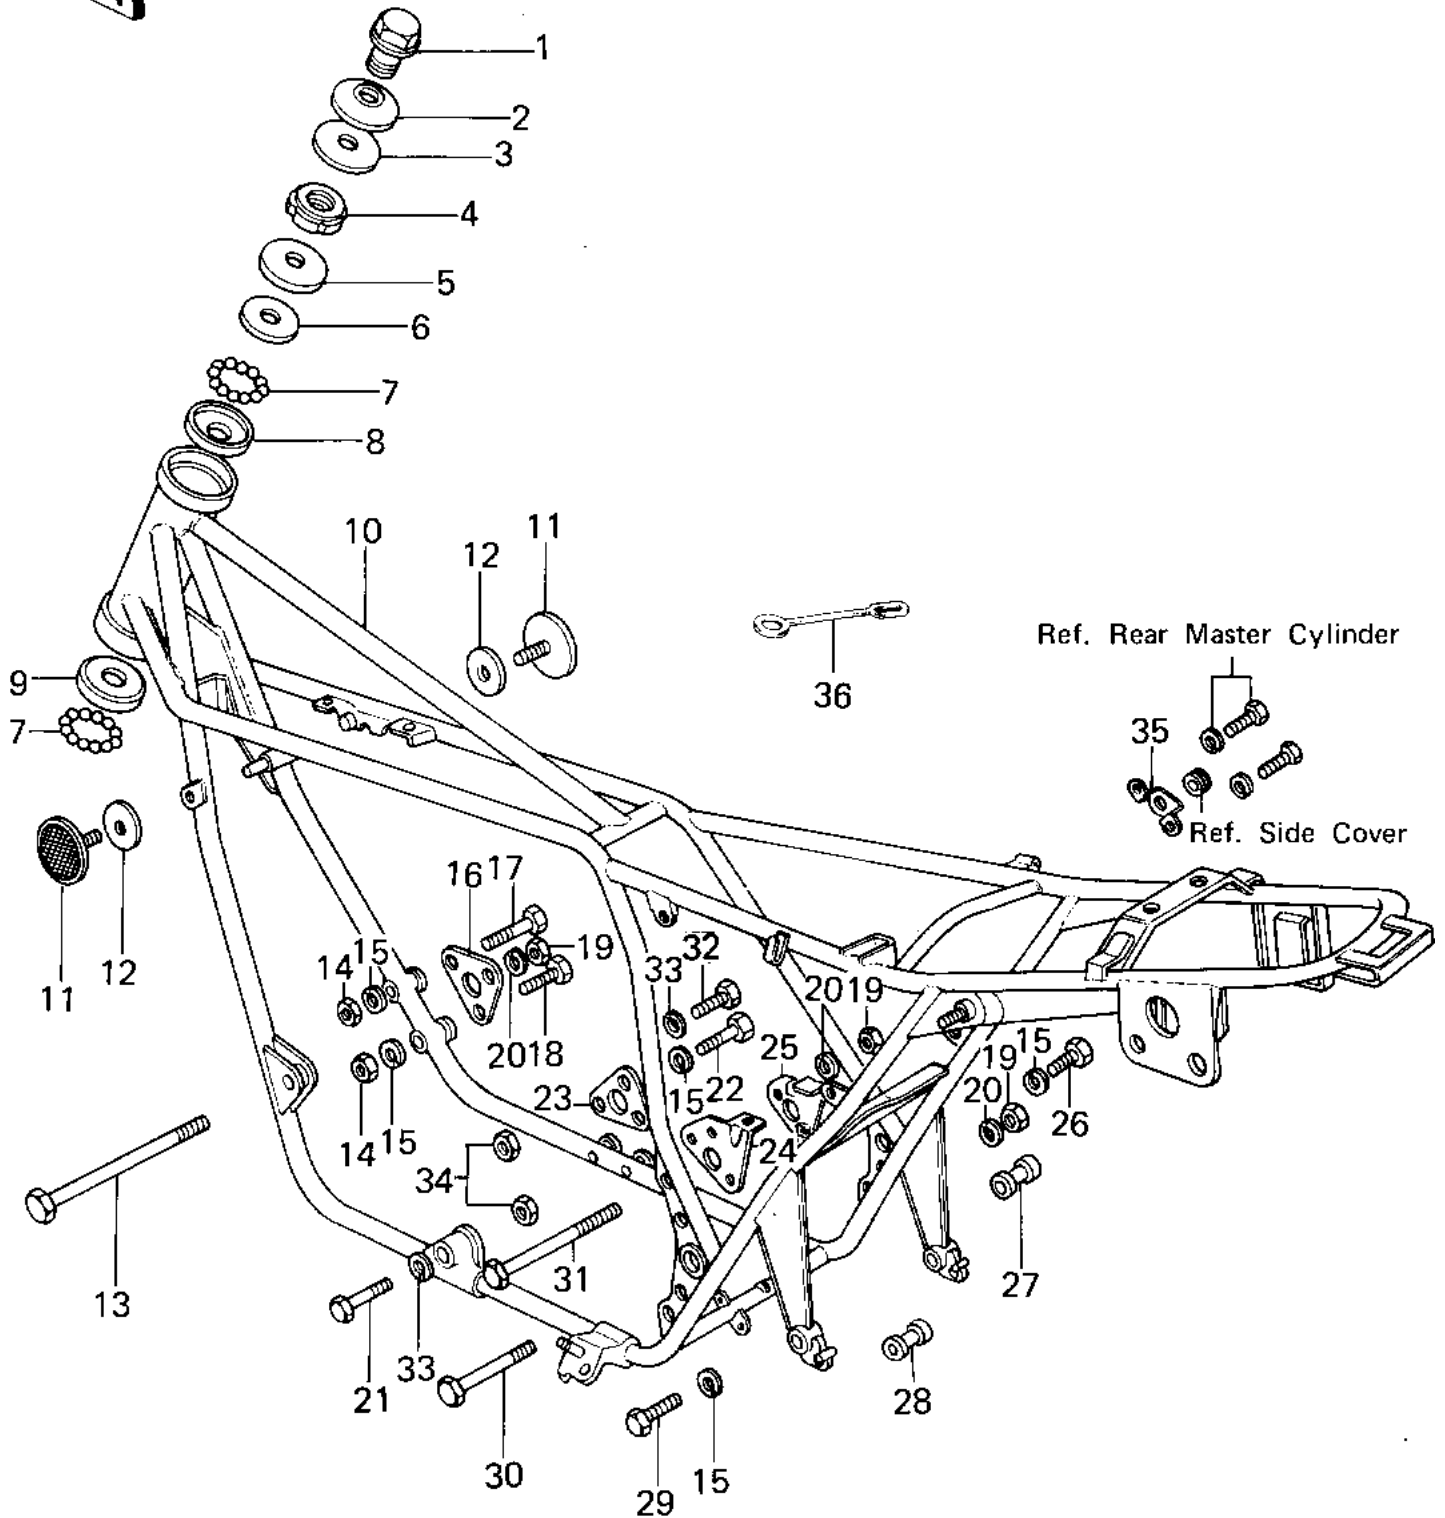

1978 KZ1000 PARTS DIAGRAM

FRAME/FRAME FITTINGS ('77-'78 A1/A2/A2A)

1978 KZ1000 PARTS LIST

FRAME/FRAME FITTINGS ('77-'78 A1/A2/A2A)

| ITEM NAME | PART NUMBER | QUANTITY |
|--------------------------------------|-------------|----------|
| BOLT,STEERG STEM HEA (Ref # 1) | 92007-031 | 1 |
| WASHER,WAVE (Ref # 2) | 92022-230 | 1 |
| WASHER,WAVE (Ref # 3) | 46100-003 | 1 |
| NUT STEERING STEM LC (Ref # 4) | 92090-007 | 1 |
| CAP, STEERING STEM (Ref # 5) | 46098-010 | 1 |
| CONE,STRNG STM BRNG (Ref # 6) | 92047-011 | 1 |
| BALL STEEL 1/4' (Ref # 7) | 600A0800 | 39 |
| RACE STRNG STEM BERN (Ref # 8) | 92048-006 | 1 |
| RACE,STRNG STM BRNG (Ref # 9) | 92048-008 | 1 |
| FRAME (Ref # 10) | 32002-1017 | 1 |
| FRAME (Ref # 10) | 32002-1017 | 1 |
| REFLECTOR,REFLEX (Ref # 11) | 28012-016 | 2 |
| DAMPER RUBBER,REFLEC (Ref # 12) | 92094-011 | 2 |
| BOLT,ENGINE MOUNTING (Ref # 13) | 92091-022 | 1 |
| NUT,8MM (Ref # 14) | 311B0800 | 2 |
| WASHER SPRING 8MM (Ref # 15) | 461F0800 | 8 |
| PLATE,ENG MOUNT FRON (Ref # 16) | 32030-025 | 1 |
| BOLT-8X63 (Ref # 17) | 92001-1397 | 1 |
| BOLT,HEX HEAD,8X59 (Ref # 18) | 110G0859 | 1 |
| UNAVAILABLE IN PRICE BOOK (Ref # 19) | 92019021 | 3 |
| WASHER SPRING 10MM (Ref # 20) | 461F1000 | 3 |
| BOLT,HEX HEAD,12X55 (Ref # 21) | 92001-1262 | 1 |
| BOLT-SMALL-UPSET,8X1 (Ref # 22) | 115G0818 | 2 |
| PLATE,ENG MOUNT LOWE (Ref # 23) | 32030-026 | 1 |
| PLATE,REAR ENGINE,L. (Ref # 24) | 32030-066 | 1 |
| UNAVAILABLE IN PRICE BOOK (Ref # 25) | 32030-06 | 1 |
| BOLT (Ref # 26) | 92001-1578 | 3 |
| UNAVAILABLE IN PRICE BOOK (Ref # 27) | 92027 160 | 1 |
| UNAVAILABLE IN PRICE BOOK (Ref # 28) | 92027 159 | 1 |