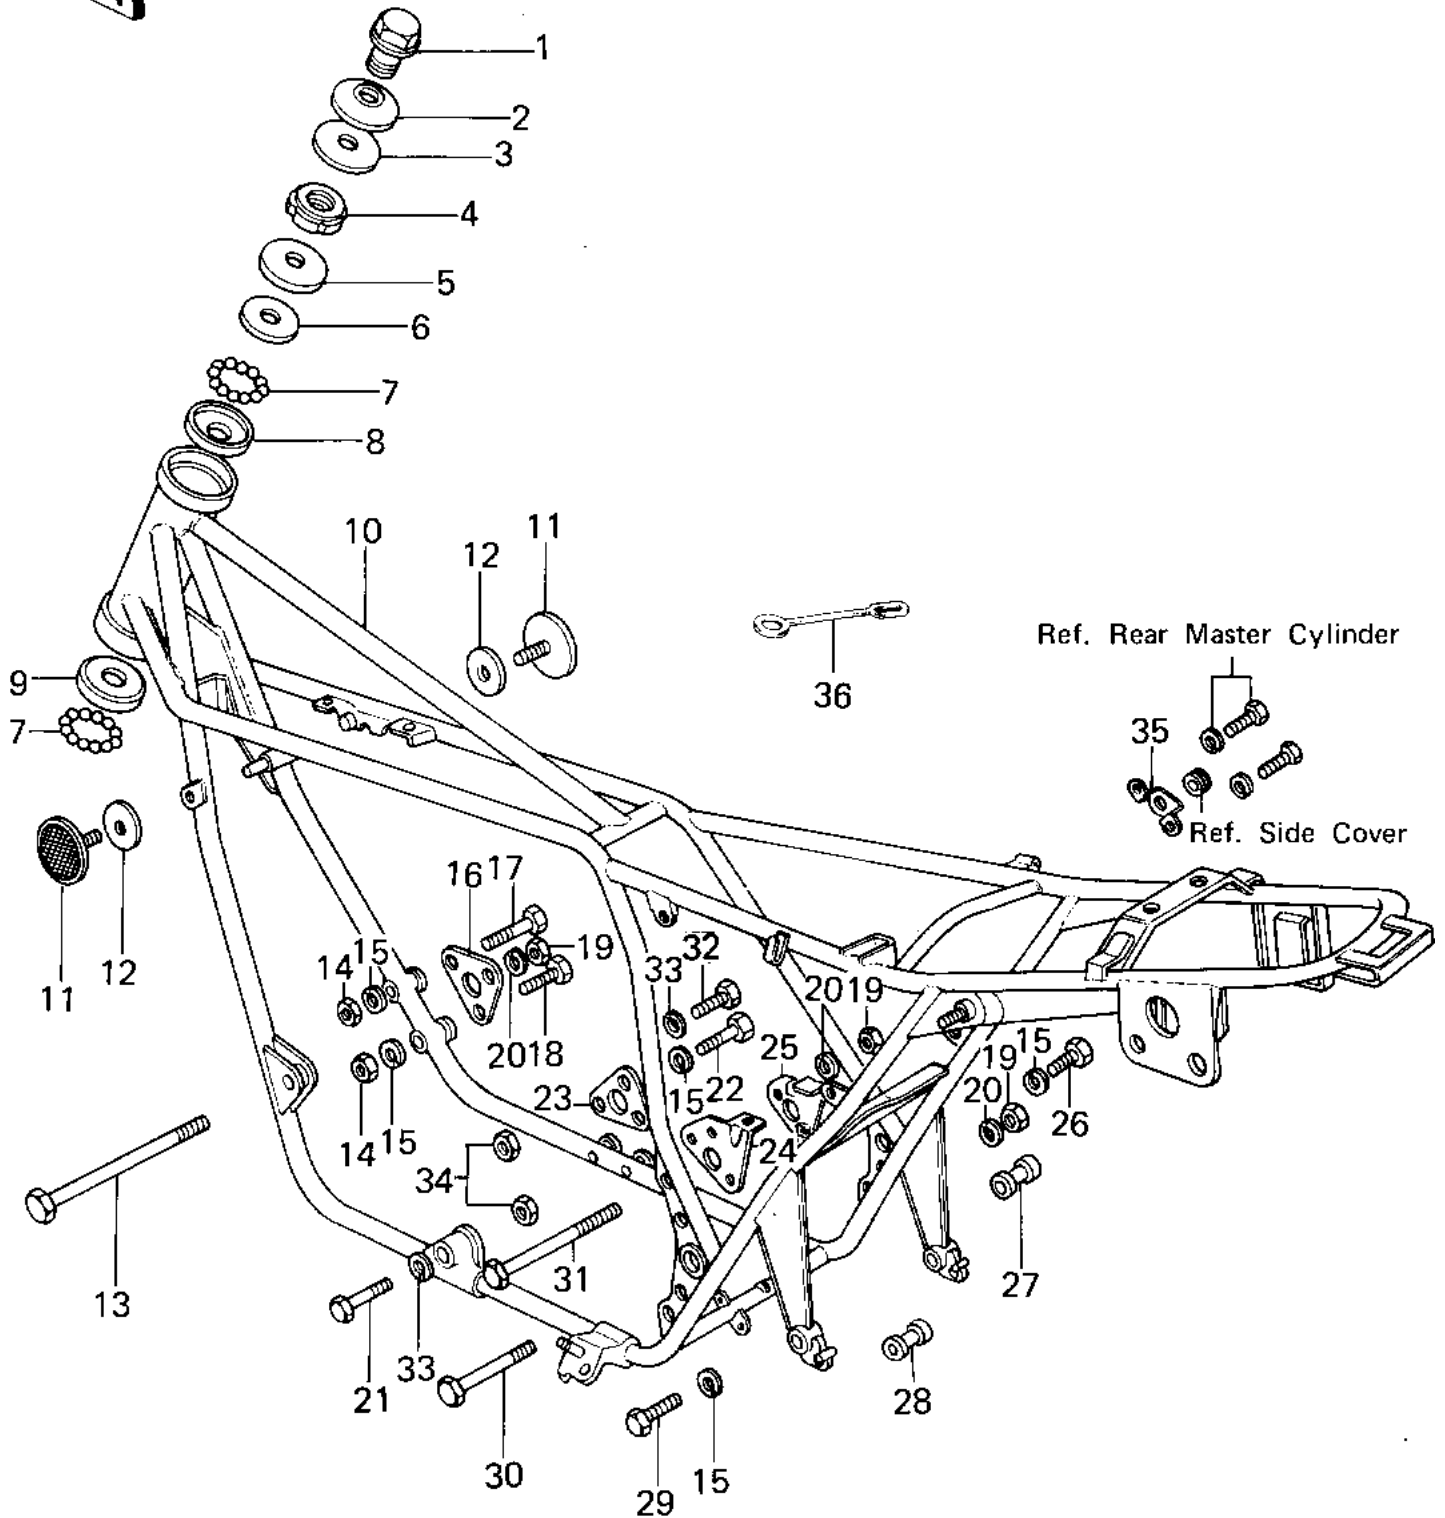

1978 KZ1000 PARTS DIAGRAM

FRAME/FRAME FITTINGS ('77-'78 A1/A2/A2A)

1978 KZ1000 PARTS LIST

FRAME/FRAME FITTINGS ('77-'78 A1/A2/A2A)

ITEM NAME	PART NUMBER	QUANTITY
BOLT,STEERG STEM HEA (Ref # 1)	92007-031	1
WASHER,WAVE (Ref # 2)	92022-230	1
WASHER,WAVE (Ref # 3)	46100-003	1
NUT STEERING STEM LC (Ref # 4)	92090-007	1
CAP, STEERING STEM (Ref # 5)	46098-010	1
CONE,STRNG STM BRNG (Ref # 6)	92047-011	1
BALL STEEL 1/4' (Ref # 7)	600A0800	39
RACE STRNG STEM BERN (Ref # 8)	92048-006	1
RACE,STRNG STM BRNG (Ref # 9)	92048-008	1
FRAME (Ref # 10)	32002-1017	1
FRAME (Ref # 10)	32002-1017	1
REFLECTOR,REFLEX (Ref # 11)	28012-016	2
DAMPER RUBBER,REFLEC (Ref # 12)	92094-011	2
BOLT,ENGINE MOUNTING (Ref # 13)	92091-022	1
NUT,8MM (Ref # 14)	311B0800	2
WASHER SPRING 8MM (Ref # 15)	461F0800	8
PLATE,ENG MOUNT FRON (Ref # 16)	32030-025	1
BOLT-8X63 (Ref # 17)	92001-1397	1
BOLT,HEX HEAD,8X59 (Ref # 18)	110G0859	1
UNAVAILABLE IN PRICE BOOK (Ref # 19)	92019021	3
WASHER SPRING 10MM (Ref # 20)	461F1000	3
BOLT,HEX HEAD,12X55 (Ref # 21)	92001-1262	1
BOLT-SMALL-UPSET,8X1 (Ref # 22)	115G0818	2
PLATE,ENG MOUNT LOWE (Ref # 23)	32030-026	1
PLATE,REAR ENGINE,L. (Ref # 24)	32030-066	1
UNAVAILABLE IN PRICE BOOK (Ref # 25)	32030-06	1
BOLT (Ref # 26)	92001-1578	3
UNAVAILABLE IN PRICE BOOK (Ref # 27)	92027 160	1
UNAVAILABLE IN PRICE BOOK (Ref # 28)	92027 159	1

1978 KZ1000 PARTS LIST

FRAME/FRAME FITTINGS ('77-'78 A1/A2/A2A)

ITEM NAME	PART NUMBER	QUANTITY
BOLT,FLANGED,8X35 (Ref # 29)	92001-1577	1
UNAVAILABLE IN PRICE BOOK (Ref # 30)	92003 099	1
UNAVAILABLE IN PRICE BOOK (Ref # 31)	92091 023	1
BOLT,HEX HEAD,12X70 (Ref # 32)	92001-1265	1
WASHER SPRING 12MM (Ref # 33)	461F1200	2
UNAVAILABLE IN PRICE BOOK (Ref # 34)	92016045	2
UNAVAILABLE IN PRICE BOOK (Ref # 35)	32049 101	1
UNAVAILABLE IN PRICE BOOK (Ref # 36)	92037 134	1