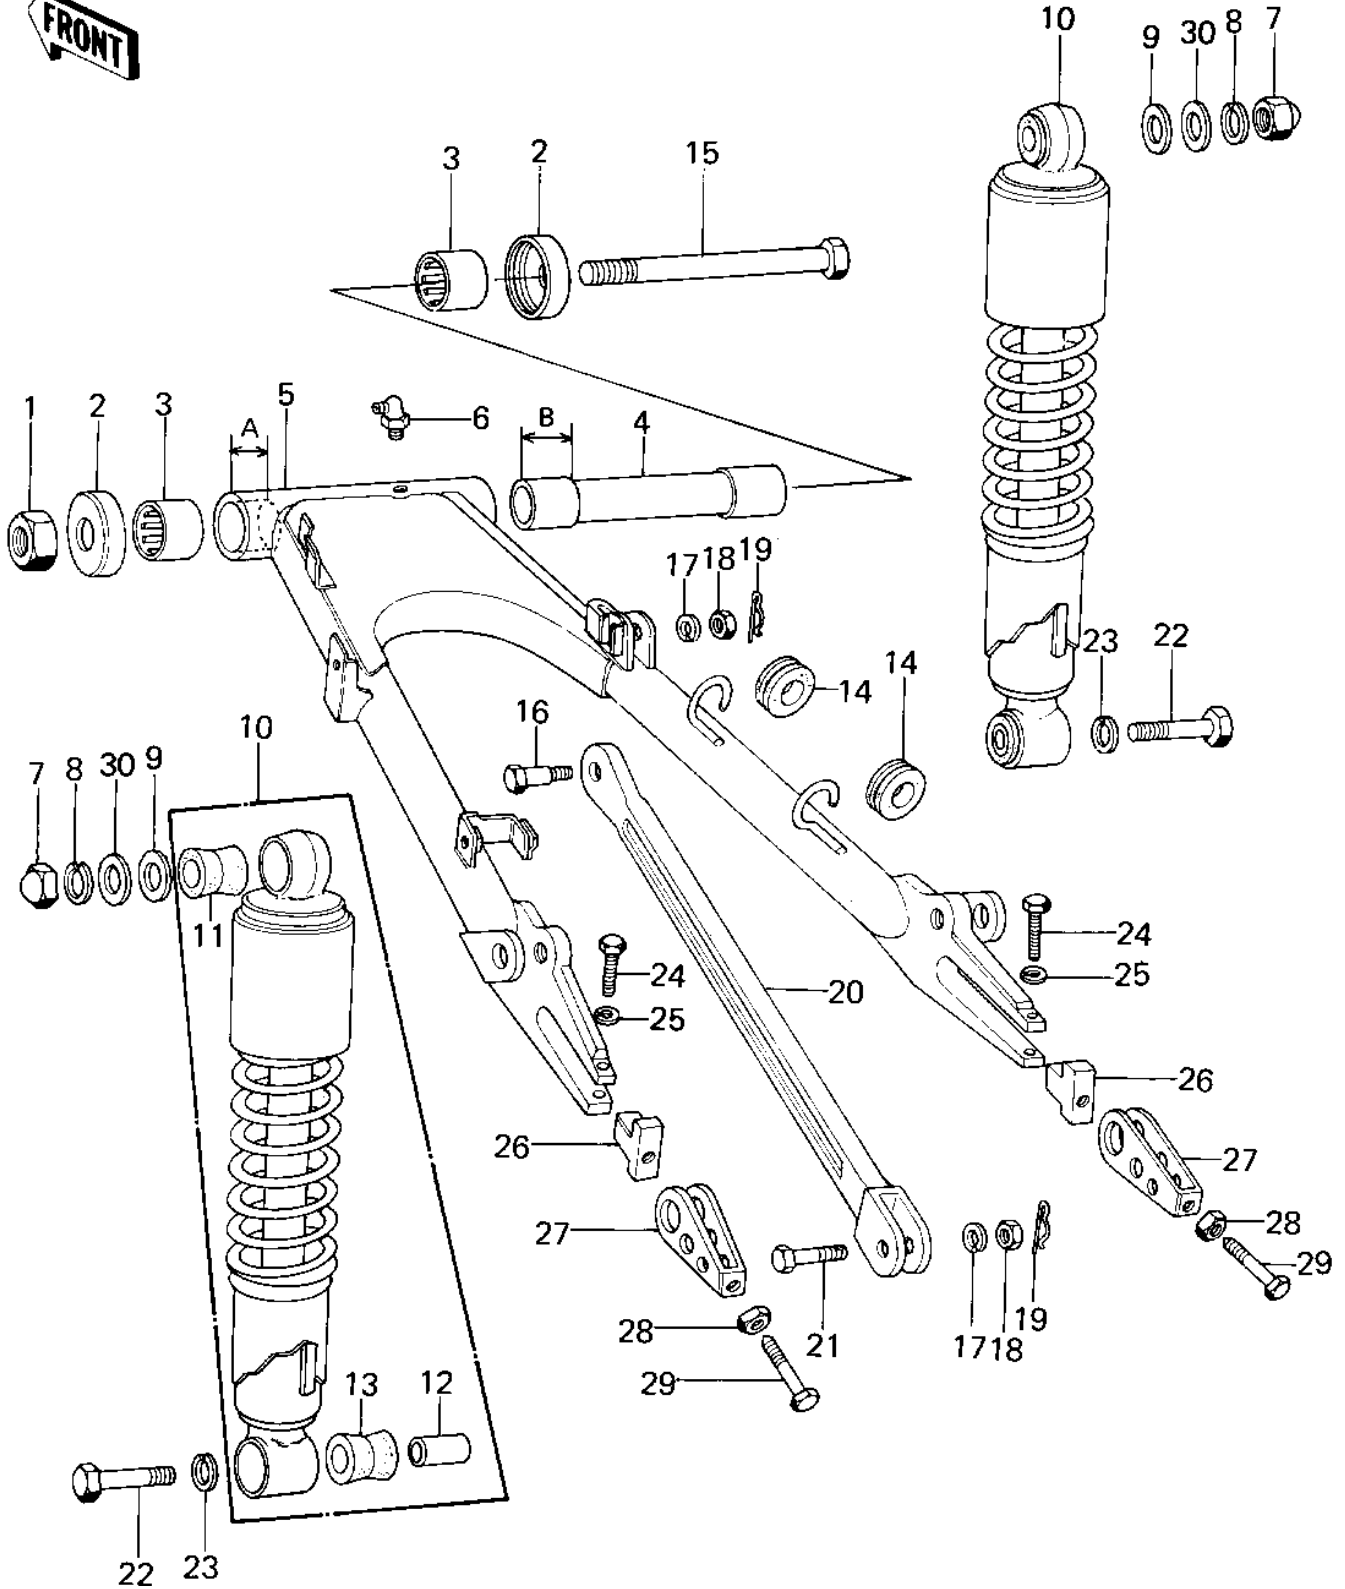

1978 KZ1000 PARTS DIAGRAM

SWING ARM/SHOCK ABSORBERS ('77-'78 A1/A2)

1978 KZ1000 PARTS LIST

SWING ARM/SHOCK ABSORBERS ('77-'78 A1/A2)

ITEM NAME	PART NUMBER	QUANTITY
-----------	-------------	----------