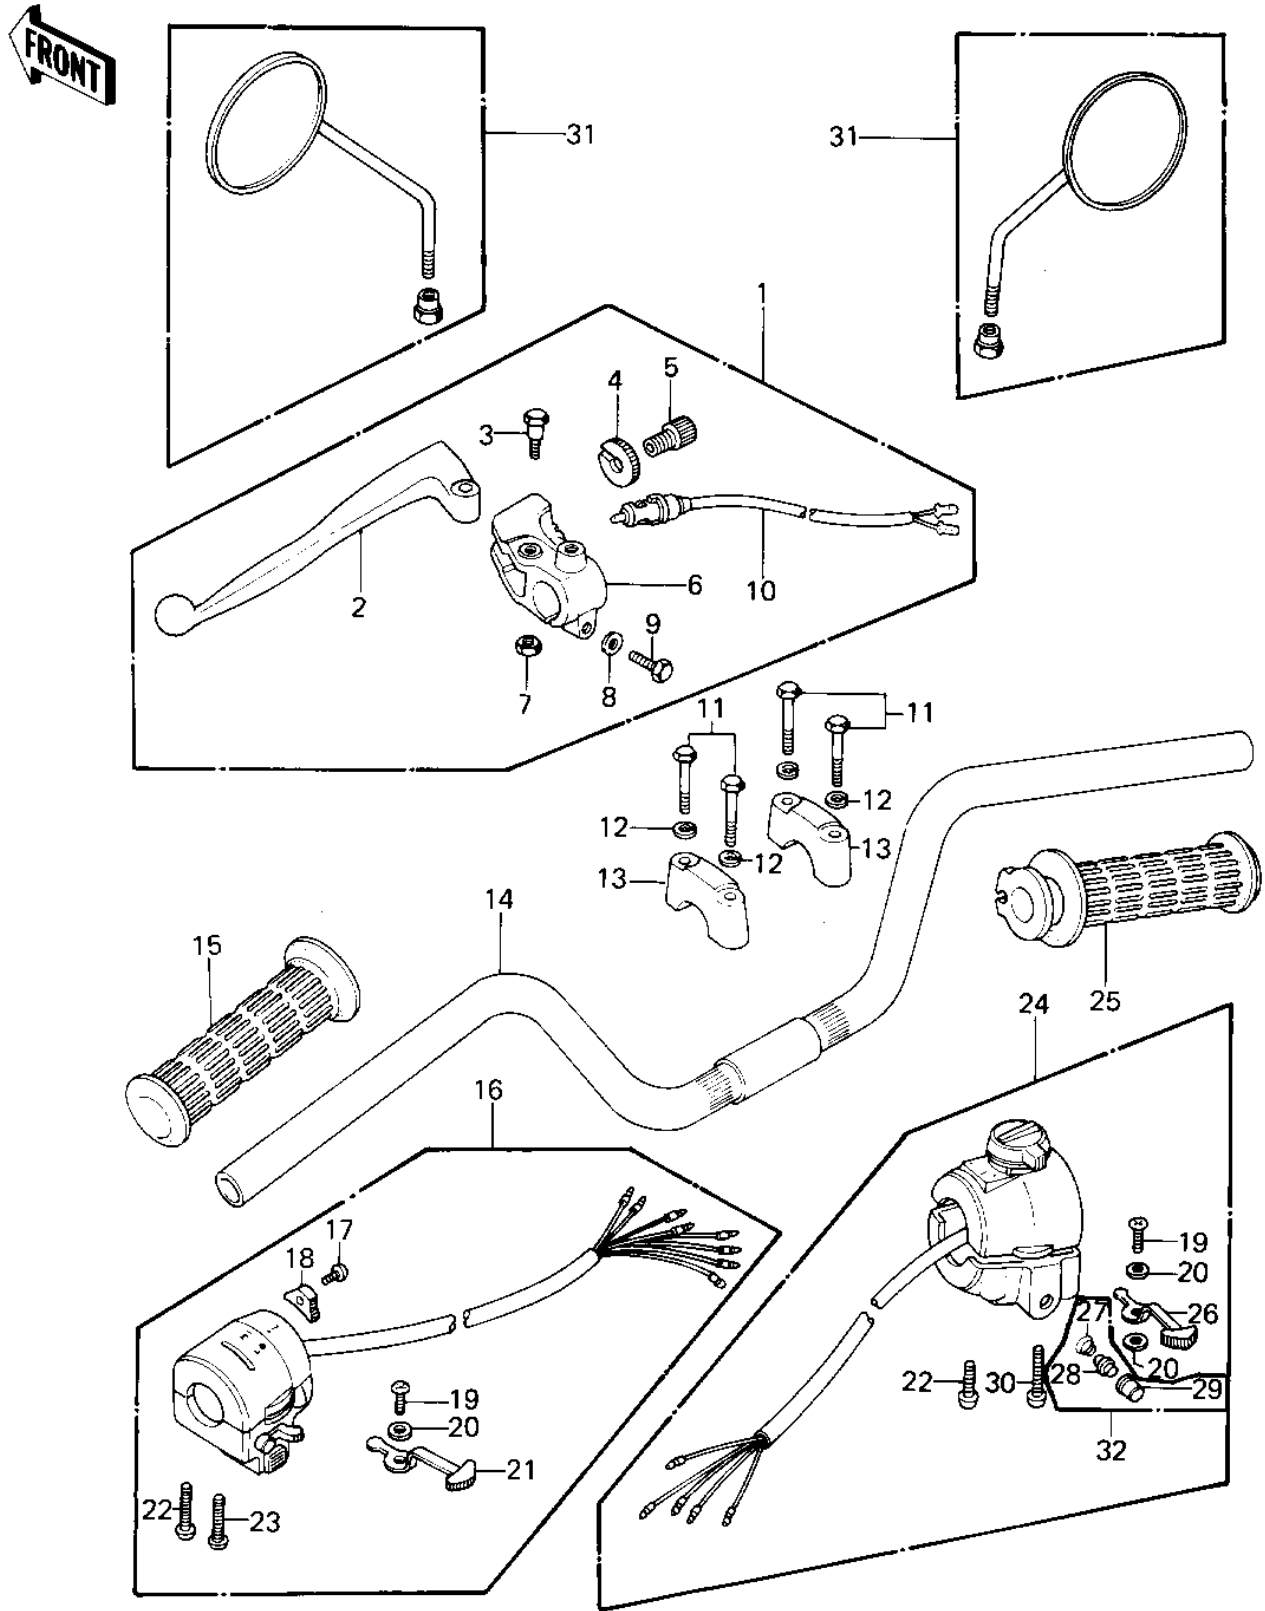

1978 KZ1000 PARTS DIAGRAM

HANDLEBAR ('77-'78 A1/A2/A2A)

1978 KZ1000 PARTS LIST

HANDLEBAR ('77-'78 A1/A2/A2A)

ITEM NAME	PART NUMBER	QUANTITY
LEVER ASSY,CLUTCH (Ref # 1)	46076-054	1
LEVER,CLUTCH (Ref # 2)	46092-023	1
BOLT,HEX HEAD (Ref # 3)	92007-047	1
NUT,CABLE ADJUST NUT (Ref # 4)	46056-007	1
SCREW CABLE ADJUST (Ref # 5)	46055-003	1
HOLDER,CLUTCH LEVER (Ref # 6)	46094-019	1
WASHER PLAIN 6MM (Ref # 8)	410B0600	1
BOLT HEX HEAD 6X25 (Ref # 9)	110N0625	1
SWITCH,CLUTCH (Ref # 10)	27043-002	1
BOLT 8X38 (Ref # 11)	92001-1405	4
WASHER SPRING 8MM (Ref # 12)	461F0800	4
HOLDER-HANDLEBAR (Ref # 13)	46012-008	2
HANDLEBAR (Ref # 14)	46003-039	1
RUBBER,L.H GRIP (Ref # 15)	46075-028	1
CASE ASSY,L.H (Ref # 16)	46091-055	1
SCREW CNTSNK HD 3X8 (Ref # 17)	221B0308A	1
KNOB,LIGHTING SW L.H (Ref # 18)	46044-013	1
SCREW PAN HEAD 3X5 (Ref # 19)	220B0305A	2
WASHER (Ref # 20)	92095-010	3
KNOB,LIGHTING SW L.H (Ref # 21)	46043-005	1
SCREW PAN HEAD 5X30 (Ref # 22)	220B0530	2
SCREW-PAN-CROS (Ref # 23)	220B0540	1
HOUSING ASSY,R.H. CO (Ref # 24)	46091-1031	1
HOUSING ASSY,R.H. CO (Ref # 24)	46091-1031	1
HOUSING ASSY,R.H. (Ref # 24)	46091-1038	1
HOUSING ASSY,R.H. (Ref # 24)	46091-1038	1
HOUSING ASSY,R.H. (Ref # 24)	46091-1038	1
UNAVAILABLE IN PRICE BOOK (Ref # 25)	46019-308	1
KNOB,LIGHTING SW R.H (Ref # 26)	46043-004	1