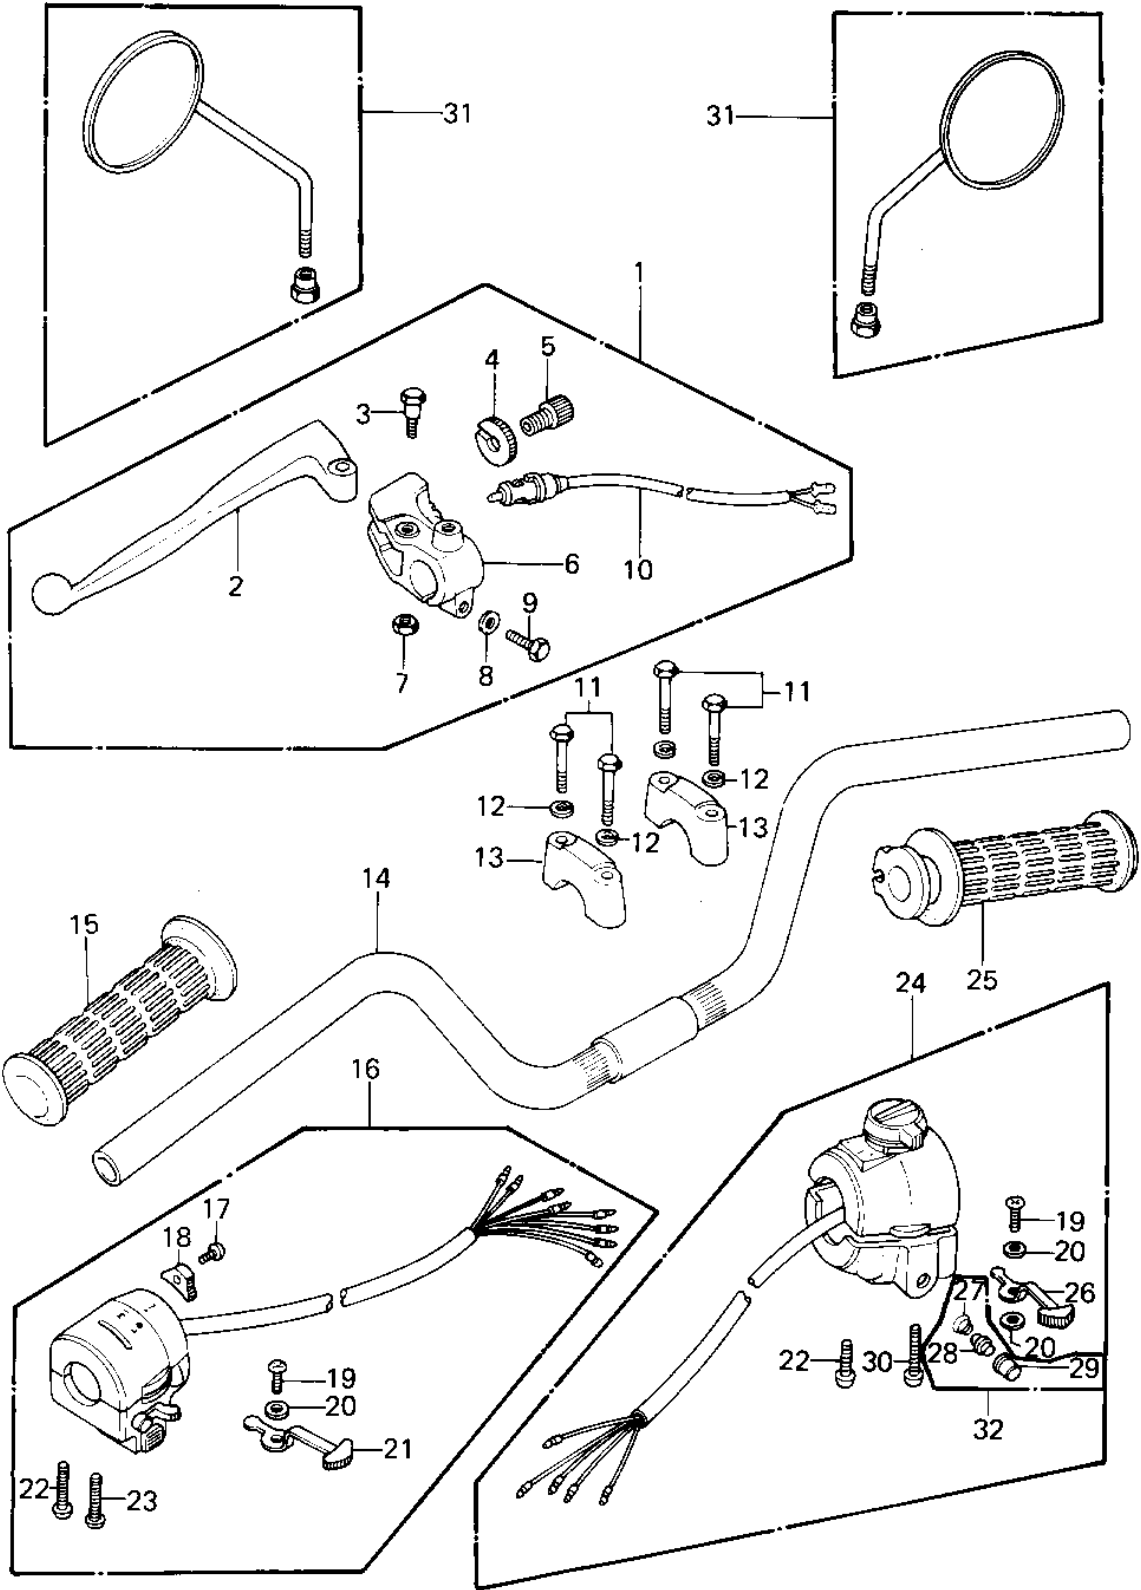

1978 KZ1000 PARTS DIAGRAM

HANDLEBAR ('77-'78 A1/A2/A2A)

1978 KZ1000 PARTS LIST

HANDLEBAR ('77-'78 A1/A2/A2A)

ITEM NAME	PART NUMBER	QUANTITY
LEVER ASSY,CLUTCH (Ref # 1)	46076-054	1
LEVER,CLUTCH (Ref # 2)	46092-023	1
BOLT,HEX HEAD (Ref # 3)	92007-047	1
NUT,CABLE ADJUST NUT (Ref # 4)	46056-007	1
SCREW CABLE ADJUST (Ref # 5)	46055-003	1
HOLDER,CLUTCH LEVER (Ref # 6)	46094-019	1
WASHER PLAIN 6MM (Ref # 8)	410B0600	1
BOLT HEX HEAD 6X25 (Ref # 9)	110N0625	1
SWITCH,CLUTCH (Ref # 10)	27043-002	1
BOLT 8X38 (Ref # 11)	92001-1405	4
WASHER SPRING 8MM (Ref # 12)	461F0800	4
HOLDER-HANDLEBAR (Ref # 13)	46012-008	2
HANDLEBAR (Ref # 14)	46003-039	1
RUBBER,L.H GRIP (Ref # 15)	46075-028	1
CASE ASSY,L.H (Ref # 16)	46091-055	1
SCREW CNTSNK HD 3X8 (Ref # 17)	221B0308A	1
KNOB,LIGHTING SW L.H (Ref # 18)	46044-013	1
SCREW PAN HEAD 3X5 (Ref # 19)	220B0305A	2
WASHER (Ref # 20)	92095-010	3
KNOB,LIGHTING SW L.H (Ref # 21)	46043-005	1
SCREW PAN HEAD 5X30 (Ref # 22)	220B0530	2
SCREW-PAN-CROS (Ref # 23)	220B0540	1
HOUSING ASSY,R.H. CO (Ref # 24)	46091-1031	1
HOUSING ASSY,R.H. CO (Ref # 24)	46091-1031	1
HOUSING ASSY,R.H. (Ref # 24)	46091-1038	1
HOUSING ASSY,R.H. (Ref # 24)	46091-1038	1
HOUSING ASSY,R.H. (Ref # 24)	46091-1038	1
UNAVAILABLE IN PRICE BOOK (Ref # 25)	46019-308	1
KNOB,LIGHTING SW R.H (Ref # 26)	46043-004	1