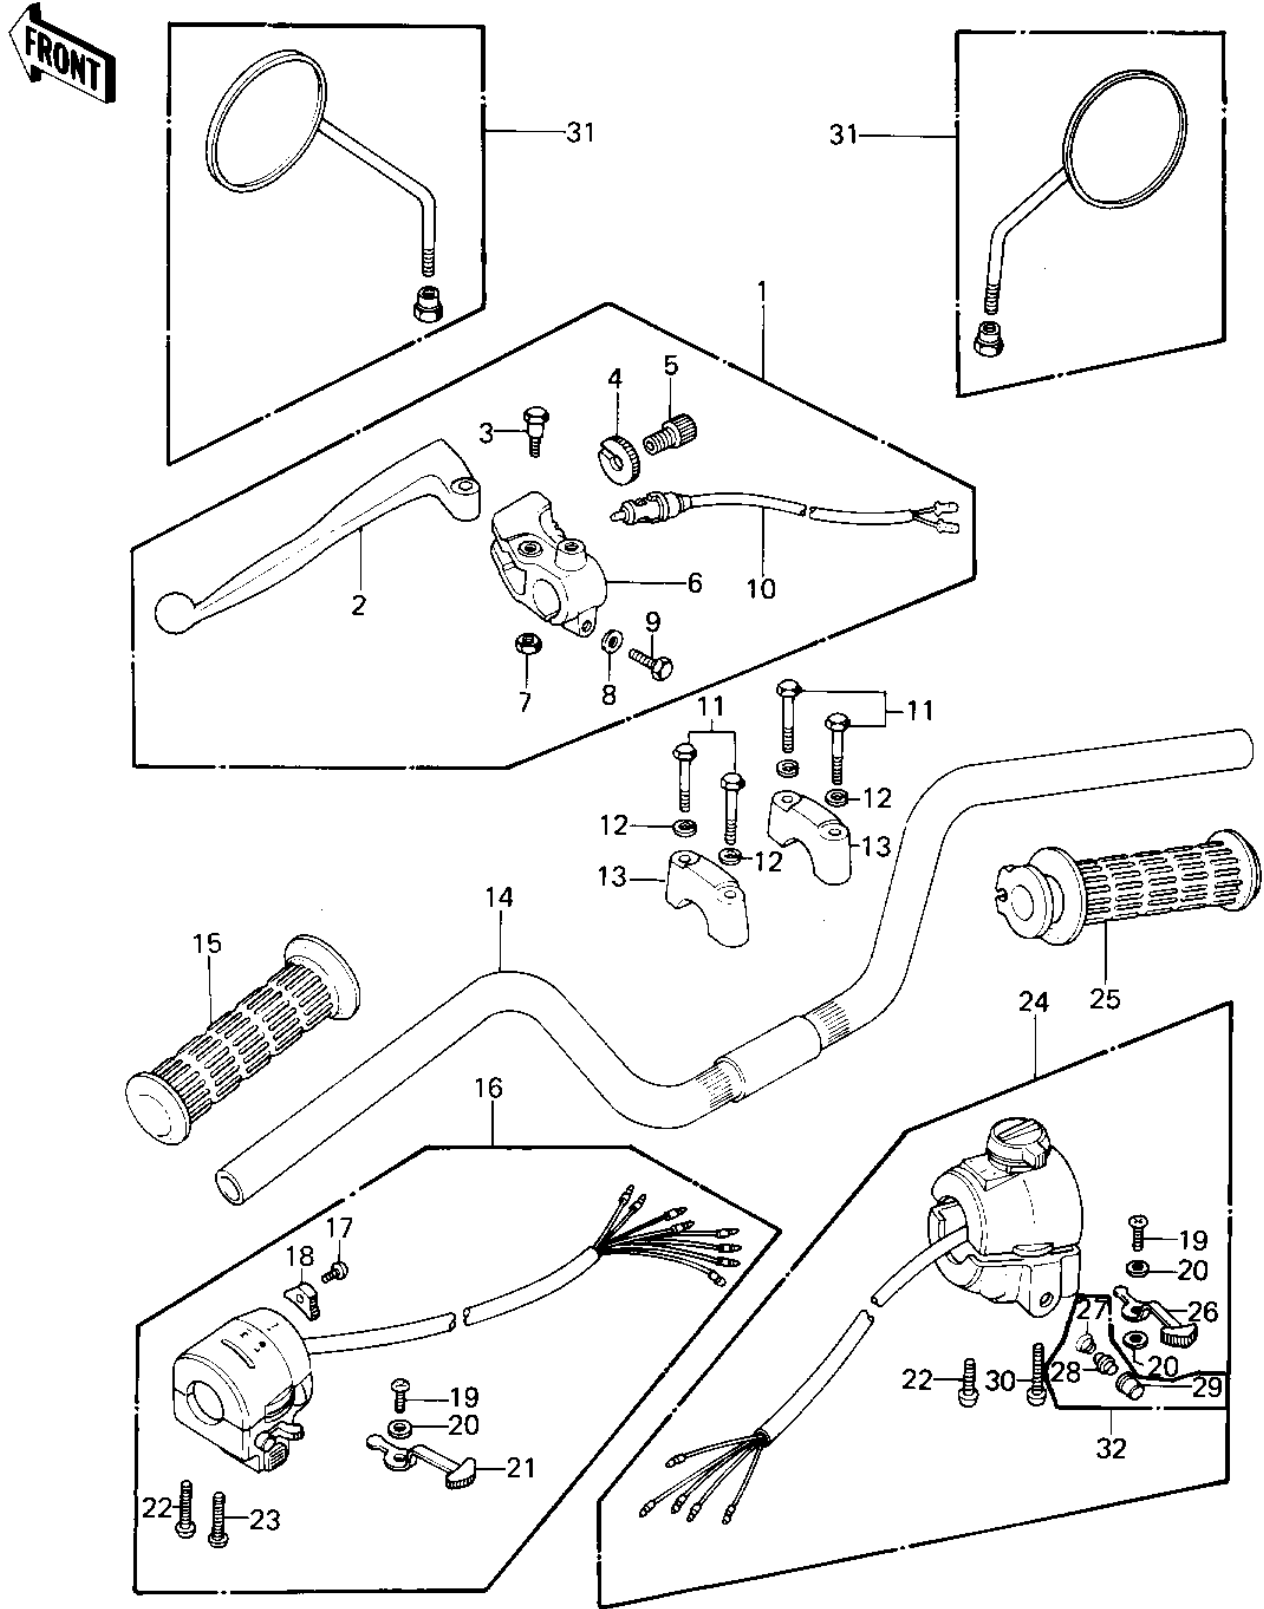

# 1978 KZ1000 PARTS DIAGRAM

HANDLEBAR ('77-'78 A1/A2/A2A)

# 1978 KZ1000 PARTS LIST

## HANDLEBAR ('77-'78 A1/A2/A2A)

ITEM NAME	PART NUMBER	QUANTITY
LEVER ASSY,CLUTCH (Ref # 1)	46076-054	1
LEVER,CLUTCH (Ref # 2)	46092-023	1
BOLT,HEX HEAD (Ref # 3)	92007-047	1
NUT,CABLE ADJUST NUT (Ref # 4)	46056-007	1
SCREW CABLE ADJUST (Ref # 5)	46055-003	1
HOLDER,CLUTCH LEVER (Ref # 6)	46094-019	1
WASHER PLAIN 6MM (Ref # 8)	410B0600	1
BOLT HEX HEAD 6X25 (Ref # 9)	110N0625	1
SWITCH,CLUTCH (Ref # 10)	27043-002	1
BOLT 8X38 (Ref # 11)	92001-1405	4
WASHER SPRING 8MM (Ref # 12)	461F0800	4
HOLDER-HANDLEBAR (Ref # 13)	46012-008	2
HANDLEBAR (Ref # 14)	46003-039	1
RUBBER,L.H GRIP (Ref # 15)	46075-028	1
CASE ASSY,L.H (Ref # 16)	46091-055	1
SCREW CNTSNK HD 3X8 (Ref # 17)	221B0308A	1
KNOB,LIGHTING SW L.H (Ref # 18)	46044-013	1
SCREW PAN HEAD 3X5 (Ref # 19)	220B0305A	2
WASHER (Ref # 20)	92095-010	3
KNOB,LIGHTING SW L.H (Ref # 21)	46043-005	1
SCREW PAN HEAD 5X30 (Ref # 22)	220B0530	2
SCREW-PAN-CROS (Ref # 23)	220B0540	1
HOUSING ASSY,R.H. CO (Ref # 24)	46091-1031	1
HOUSING ASSY,R.H. CO (Ref # 24)	46091-1031	1
HOUSING ASSY,R.H. (Ref # 24)	46091-1038	1
HOUSING ASSY,R.H. (Ref # 24)	46091-1038	1
HOUSING ASSY,R.H. (Ref # 24)	46091-1038	1
UNAVAILABLE IN PRICE BOOK (Ref # 25)	46019-308	1
KNOB,LIGHTING SW R.H (Ref # 26)	46043-004	1