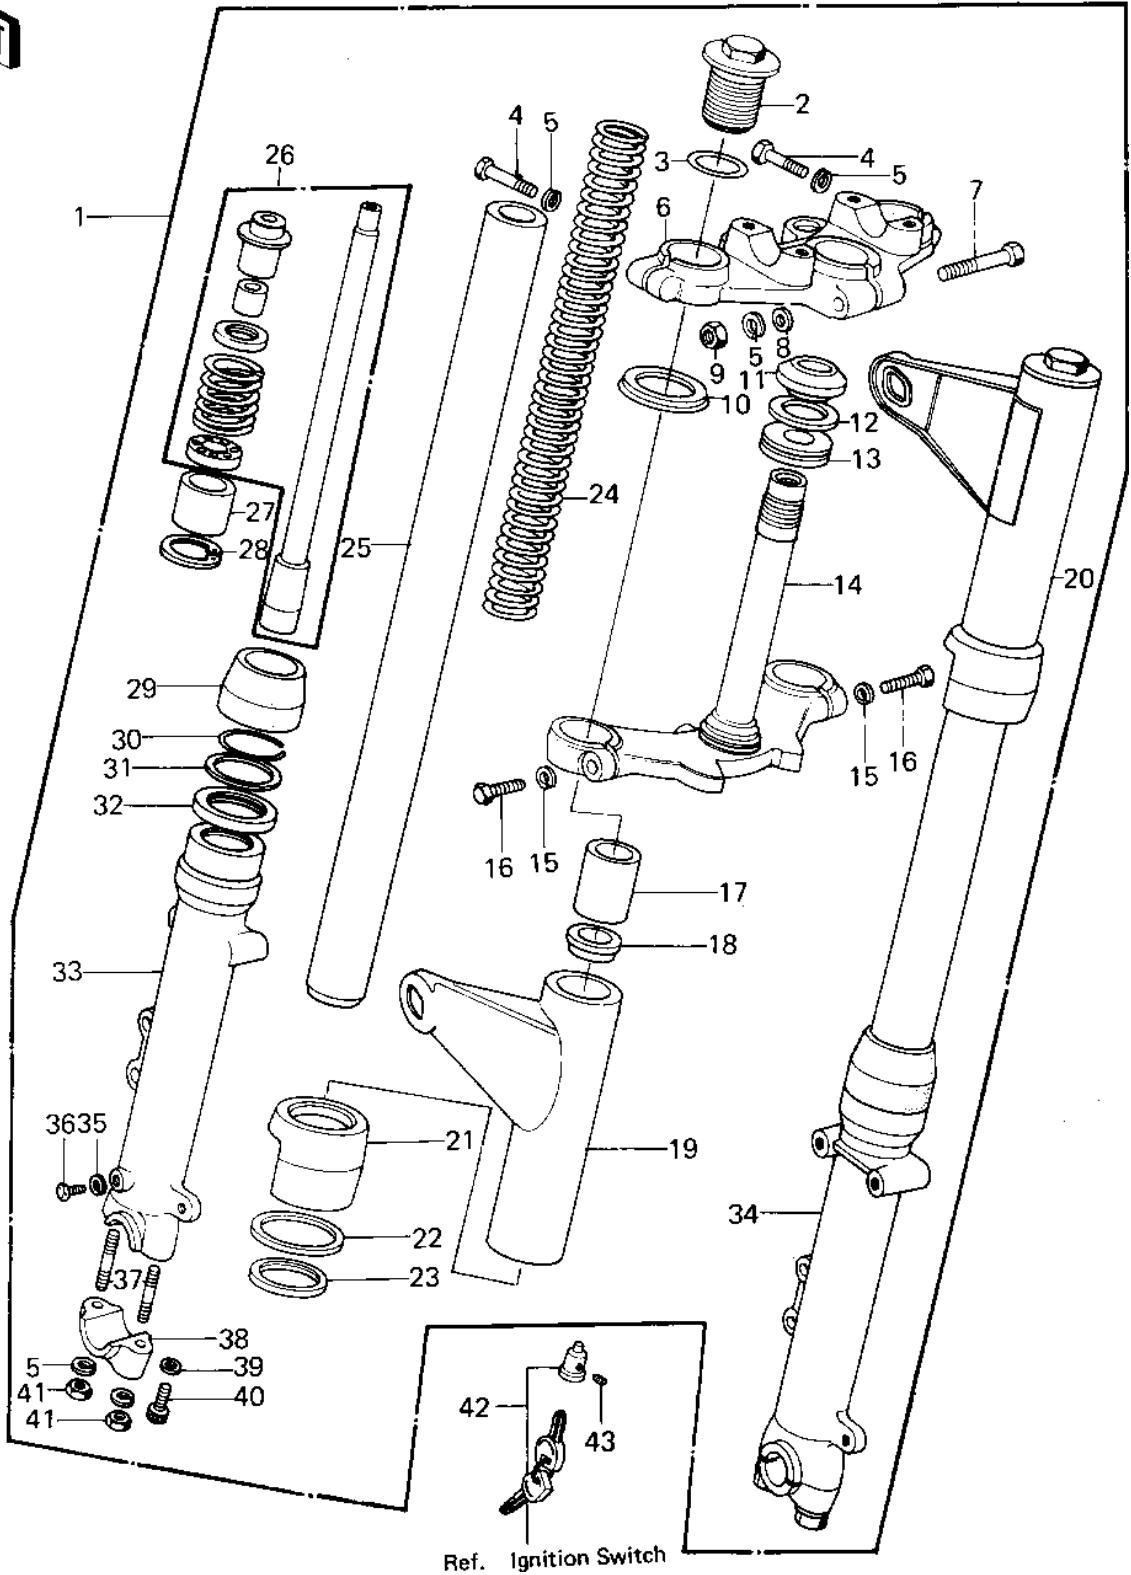

# 1977 KZ1000 PARTS DIAGRAM

FRONT FORK (KZ1000-A1)

# 1977 KZ1000 PARTS LIST

## FRONT FORK (KZ1000-A1)

ITEM NAME	PART NUMBER	QUANTITY
FORK-FRONT (Ref # 1)	44001-175	1
'O' RING FORK TOP (Ref # 2)	44046-015	2
'O' RING FORK TOP (Ref # 3)	44046-015	2
WASHER SPRING 8MM (Ref # 4)	461F0800	7
HEAD,STEERING (Ref # 6)	44039-073	1
BOLT-STEERING STEM H (Ref # 7)	44041-042	1
WASHER PLAIN 8MM (Ref # 8)	410B0800	2
NUT FUEL TANK FRONT (Ref # 9)	92020-007	1
WASHER,FORK COVER (Ref # 10)	44064-005	2
CONE,STEERING STEM (Ref # 11)	92047-012	1
WASHER,PLAIN (Ref # 12)	92022-231	1
UNAVAILABLE IN PRICE BOOK (Ref # 14)	44037-09B	1
WASHER SPRING 12MM (Ref # 15)	461F1200	2
BOLT-HEX HEAD,12X36 (Ref # 16)	92003-064	2
SPACER (Ref # 17)	44028-039	2
GUIDE-FORK SPRING (Ref # 18)	44029-019	2
COVER,R.H FORK (Ref # 20)	44034-072	1
GUIDE,FORK COVER (Ref # 21)	44064-025	2
WASHER,FORK COU GUID (Ref # 22)	44064-008	2
GASKET,FORK COVER (Ref # 23)	44045-038	2
SPRING,FORK (Ref # 24)	44026-071	2
TUBE,FORK INNER (Ref # 25)	44013-037	2
CYLINDER-FORK (Ref # 26)	44022-027	2
PISTON,FORK (Ref # 27)	44018-009	2
CIRCLIP,FORK PISTON (Ref # 28)	44044-019	2
DUST SHEILD,FORK (Ref # 29)	44010-032	2
CIRCLIP-OIL SEAL FIT (Ref # 30)	44044-012	2
WASHER-OIL SEAL FIT (Ref # 31)	44043-044	2
OIL SEAL,FORK (Ref # 32)	44009-024	2

### FRONT FORK (KZ1000-A1)

ITEM NAME	PART NUMBER	QUANTITY
TUBE,LH,FORK OUTER (Ref # 33)	44005-065	1
TUBE,RH,FORK OUTER (Ref # 34)	44006-063	1
GASKET FORK DRAIN PL (Ref # 35)	44045-002	2
SCREW PAN HEAD 4X8 (Ref # 36)	220B0408	2
STUD,8X35 (Ref # 37)	92004-1009	2
HOLDER,FRONT AXLE (Ref # 38)	44063-014	2
GASKET,FORK CYLINDER (Ref # 38)	44045-057	2
BOLT-FORK CYLINDER (Ref # 40)	44041-040	2
NUT,LOCK,8MM (Ref # 41)	92017-013	4
LOCK,STEERING (Ref # 42)	27016-048	1
SCREW,SEAT LOCK (Ref # 43)	92014-016	1