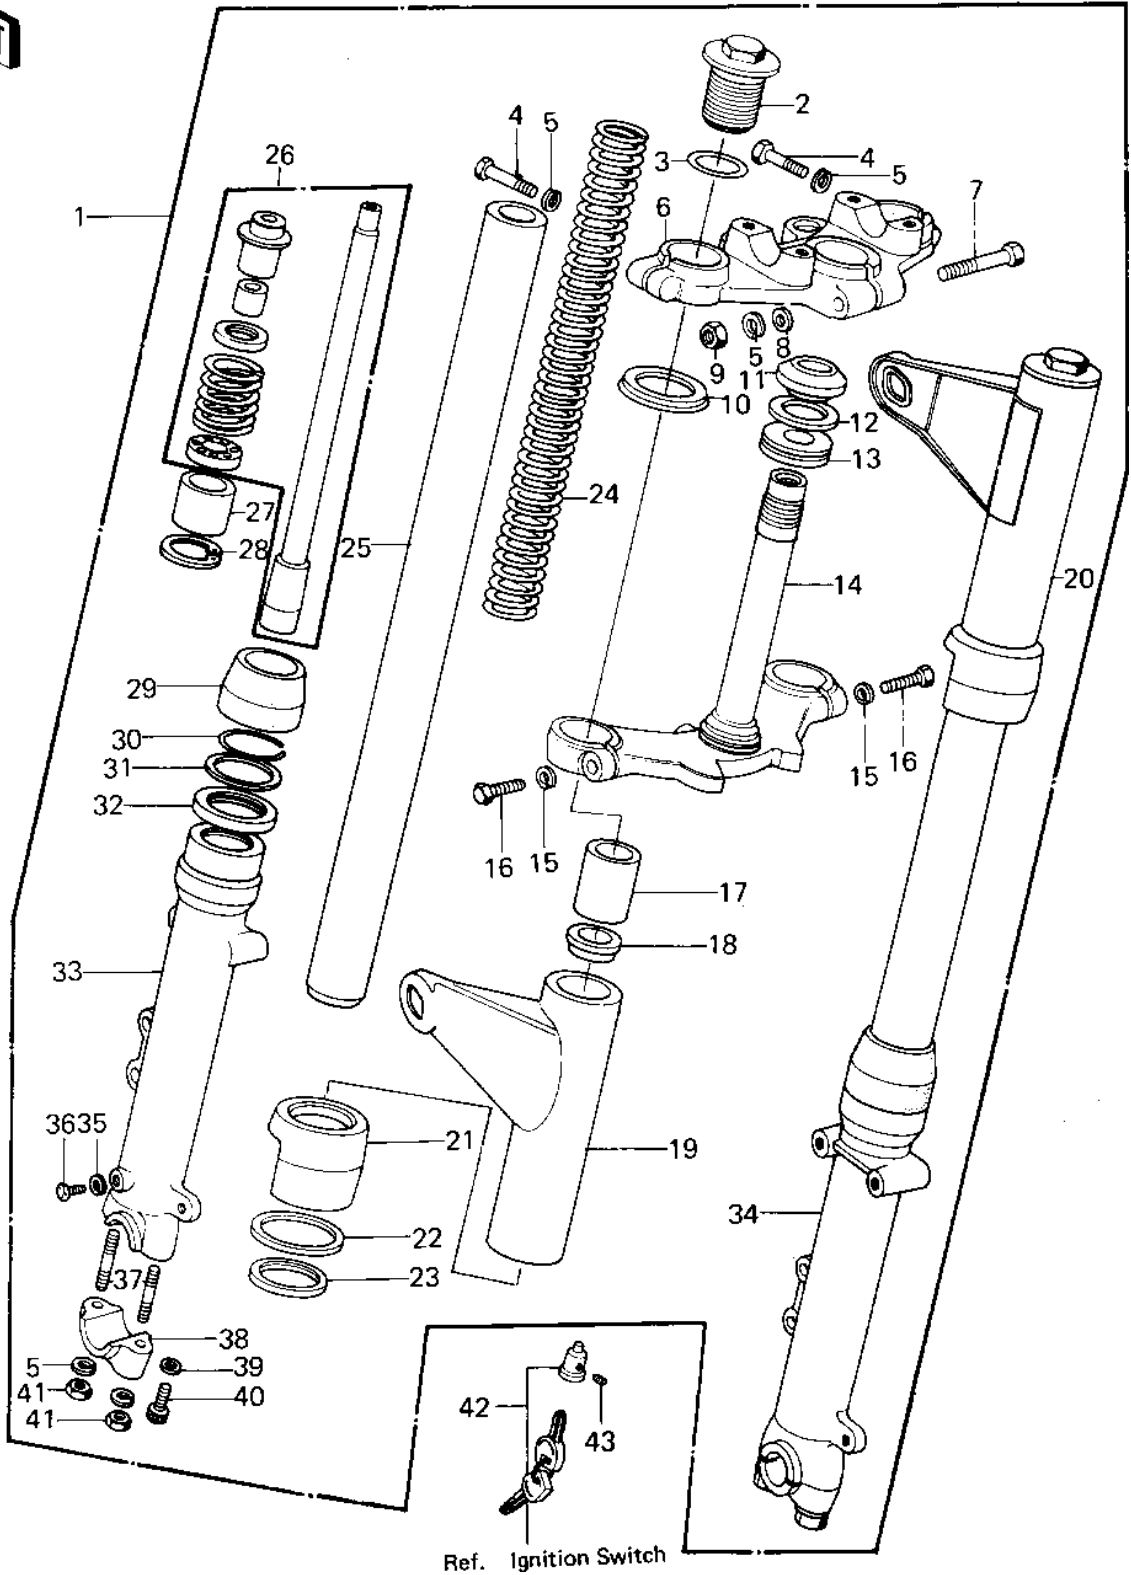

1978 KZ1000 PARTS DIAGRAM

FRONT FORK (KZ1000-A1)

1978 KZ1000 PARTS LIST

FRONT FORK (KZ1000-A1)

ITEM NAME	PART NUMBER	QUANTITY
FORK-FRONT (Ref # 1)	44001-175	1
'O' RING FORK TOP (Ref # 2)	44046-015	2
'O' RING FORK TOP (Ref # 3)	44046-015	2
WASHER SPRING 8MM (Ref # 4)	461F0800	7
HEAD,STEERING (Ref # 6)	44039-073	1
BOLT-STEERING STEM H (Ref # 7)	44041-042	1
WASHER PLAIN 8MM (Ref # 8)	410B0800	2
NUT FUEL TANK FRONT (Ref # 9)	92020-007	1
WASHER,FORK COVER (Ref # 10)	44064-005	2
CONE,STEERING STEM (Ref # 11)	92047-012	1
WASHER,PLAIN (Ref # 12)	92022-231	1
UNAVAILABLE IN PRICE BOOK (Ref # 14)	44037-09B	1
WASHER SPRING 12MM (Ref # 15)	461F1200	2
BOLT-HEX HEAD,12X36 (Ref # 16)	92003-064	2
SPACER (Ref # 17)	44028-039	2
GUIDE-FORK SPRING (Ref # 18)	44029-019	2
COVER,R.H FORK (Ref # 20)	44034-072	1
GUIDE,FORK COVER (Ref # 21)	44064-025	2
WASHER,FORK COU GUID (Ref # 22)	44064-008	2
GASKET,FORK COVER (Ref # 23)	44045-038	2
SPRING,FORK (Ref # 24)	44026-071	2
TUBE,FORK INNER (Ref # 25)	44013-037	2
CYLINDER-FORK (Ref # 26)	44022-027	2
PISTON,FORK (Ref # 27)	44018-009	2
CIRCLIP,FORK PISTON (Ref # 28)	44044-019	2
DUST SHEILD,FORK (Ref # 29)	44010-032	2
CIRCLIP-OIL SEAL FIT (Ref # 30)	44044-012	2
WASHER-OIL SEAL FIT (Ref # 31)	44043-044	2
OIL SEAL,FORK (Ref # 32)	44009-024	2

1978 KZ1000 PARTS LIST

FRONT FORK (KZ1000-A1)

ITEM NAME	PART NUMBER	QUANTITY
TUBE,LH,FORK OUTER (Ref # 33)	44005-065	1
TUBE,RH,FORK OUTER (Ref # 34)	44006-063	1
GASKET FORK DRAIN PL (Ref # 35)	44045-002	2
SCREW PAN HEAD 4X8 (Ref # 36)	220B0408	2
STUD,8X35 (Ref # 37)	92004-1009	2
HOLDER,FRONT AXLE (Ref # 38)	44063-014	2
GASKET,FORK CYLINDER (Ref # 38)	44045-057	2
BOLT-FORK CYLINDER (Ref # 40)	44041-040	2
NUT,LOCK,8MM (Ref # 41)	92017-013	4
LOCK,STEERING (Ref # 42)	27016-048	1
SCREW,SEAT LOCK (Ref # 43)	92014-016	1