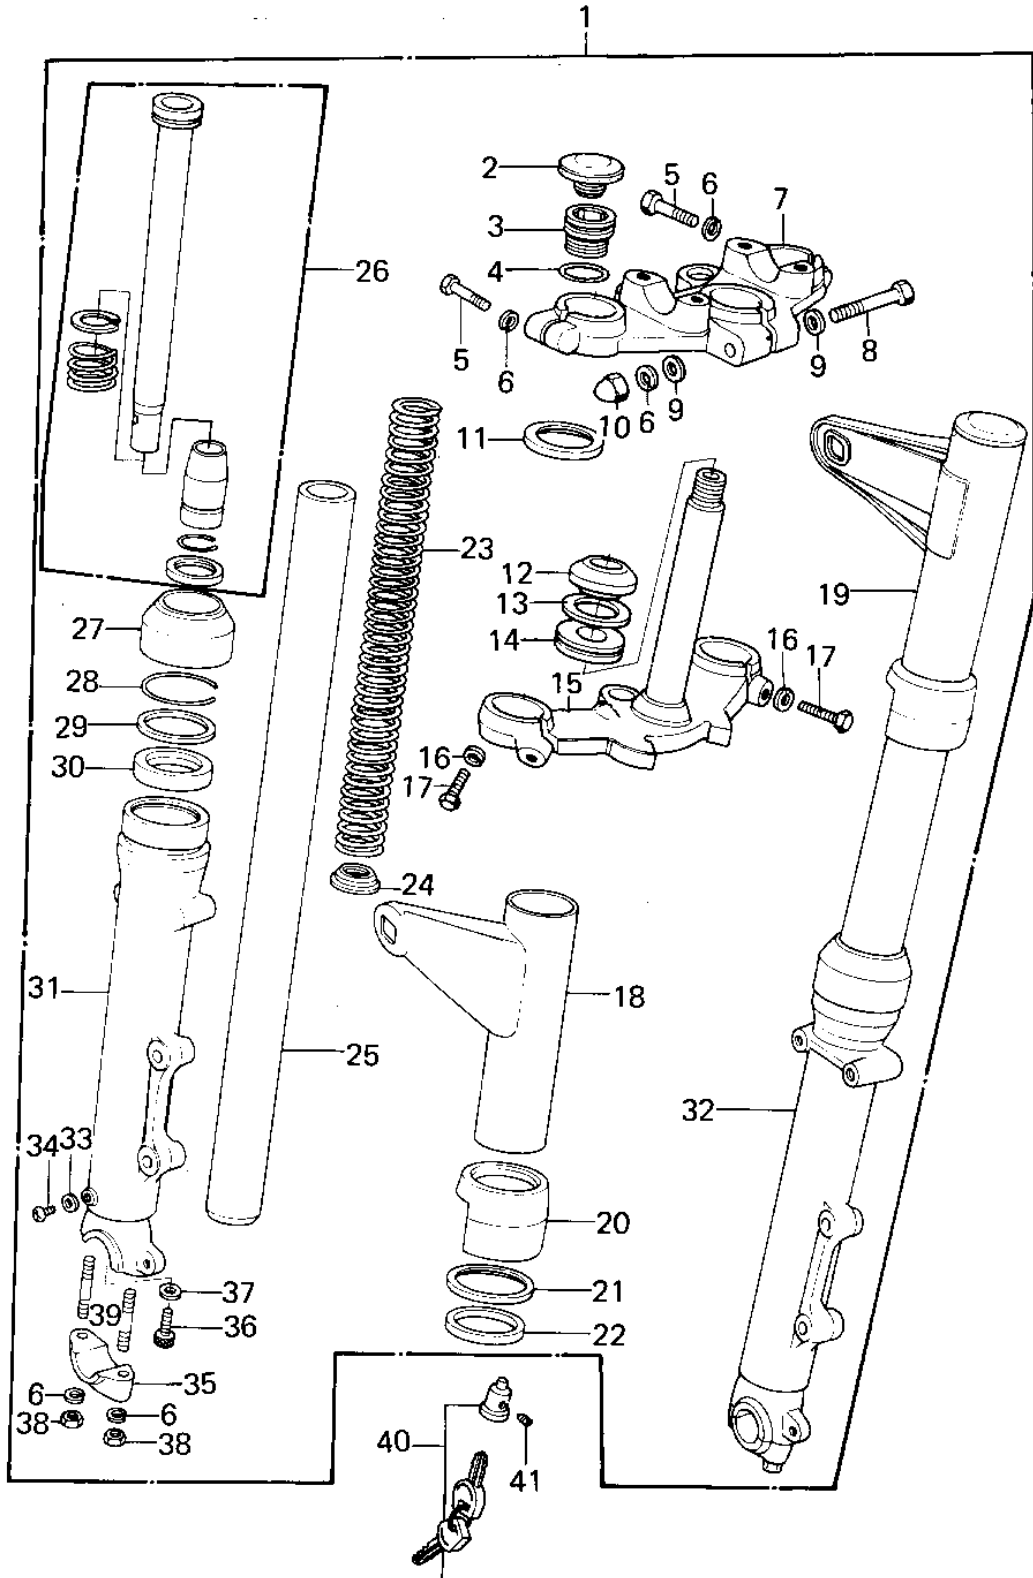

1977 KZ1000 PARTS DIAGRAM

FRONT FORK (KZ1000-A2/A2A)

Ref. Ignition Switch

1977 KZ1000 PARTS LIST

FRONT FORK (KZ1000-A2/A2A)

ITEM NAME	PART NUMBER	QUANTITY
FORK-FRONT (Ref # 1)	44001-1007	1
CAP,RUBBER (Ref # 2)	11012-1017	2
CAP,FORK SPRING (Ref # 3)	44029-1003	2
"O" RING,FORK TOP (Ref # 4)	92055-1009	2
BOLT-HEX HEAD.8M/M (Ref # 5)	44041-045	2
WASHER SPRING 8MM (Ref # 6)	461F0800	7
HEAD,STEERING (Ref # 7)	44039-073	1
BOLT-STEERING STEM H (Ref # 8)	44041-042	1
WASHER PLAIN 8MM (Ref # 9)	410B0800	2
NUT FUEL TANK FRONT (Ref # 10)	92020-007	1
WASHER,FORK COVER (Ref # 11)	44064-005	2
CONE,STEERING STEM (Ref # 12)	92047-012	1
WASHER,PLAIN (Ref # 13)	92022-231	1
OIL SEAL,STEERING ST (Ref # 14)	92056-003	1
STEM,STEERING (Ref # 15)	44037-098	1
WASHER SPRING 12MM (Ref # 16)	461F1200	2
BOLT-HEX HEAD,12X36 (Ref # 17)	92003-064	2
COVER,L.H FORK (Ref # 18)	44033-072	1
COVER,R.H FORK (Ref # 19)	44034-072	1
GUIDE,FORK COVER (Ref # 20)	44064-025	2
WASHER,FORK COU GUID (Ref # 21)	44064-008	2
GASKET,FORK COVER (Ref # 22)	44045-038	2
SPRING,FORK (Ref # 23)	44026-1003	2
GUIDE,FORK SPRING (Ref # 24)	44028-1001	2
TUBE,FORK INNER (Ref # 25)	44013-1003	2
CYLINDER-FORK (Ref # 26)	44022-1002	2
DUST SHEILD,FORK (Ref # 27)	44010-032	2
CIRCLIP-OIL SEAL FIT (Ref # 28)	44044-012	2
WASHER-OIL SEAL FIT (Ref # 29)	44043-044	2

1977 KZ1000 PARTS LIST

FRONT FORK (KZ1000-A2/A2A)

ITEM NAME	PART NUMBER	QUANTITY
OIL SEAL,FORK (Ref # 30)	44009-024	2
TUBE,LH,FORK OUTER (Ref # 31)	44005-1031	1
TUBE,RH,FORK OUTER (Ref # 32)	44006-1031	1
GASKET FORK DRAIN PL (Ref # 33)	44045-002	2
SCREW PAN HEAD 4X8 (Ref # 34)	220B0408	2
SCREW PAN HEAD 4X8 (Ref # 35)	220B0408	2
BOLT-FORK CYLINDER (Ref # 36)	44041-040	2
GASKET,FORK CYLINDER (Ref # 37)	44045-057	2
NUT,LOCK,8MM (Ref # 38)	92017-013	4
STUD,8X35 (Ref # 39)	92004-1009	4
LOCK,STEERING (Ref # 40)	27016-048	1
UNAVAILABLE IN PRICE BOOK (Ref # 41)	92014016	1