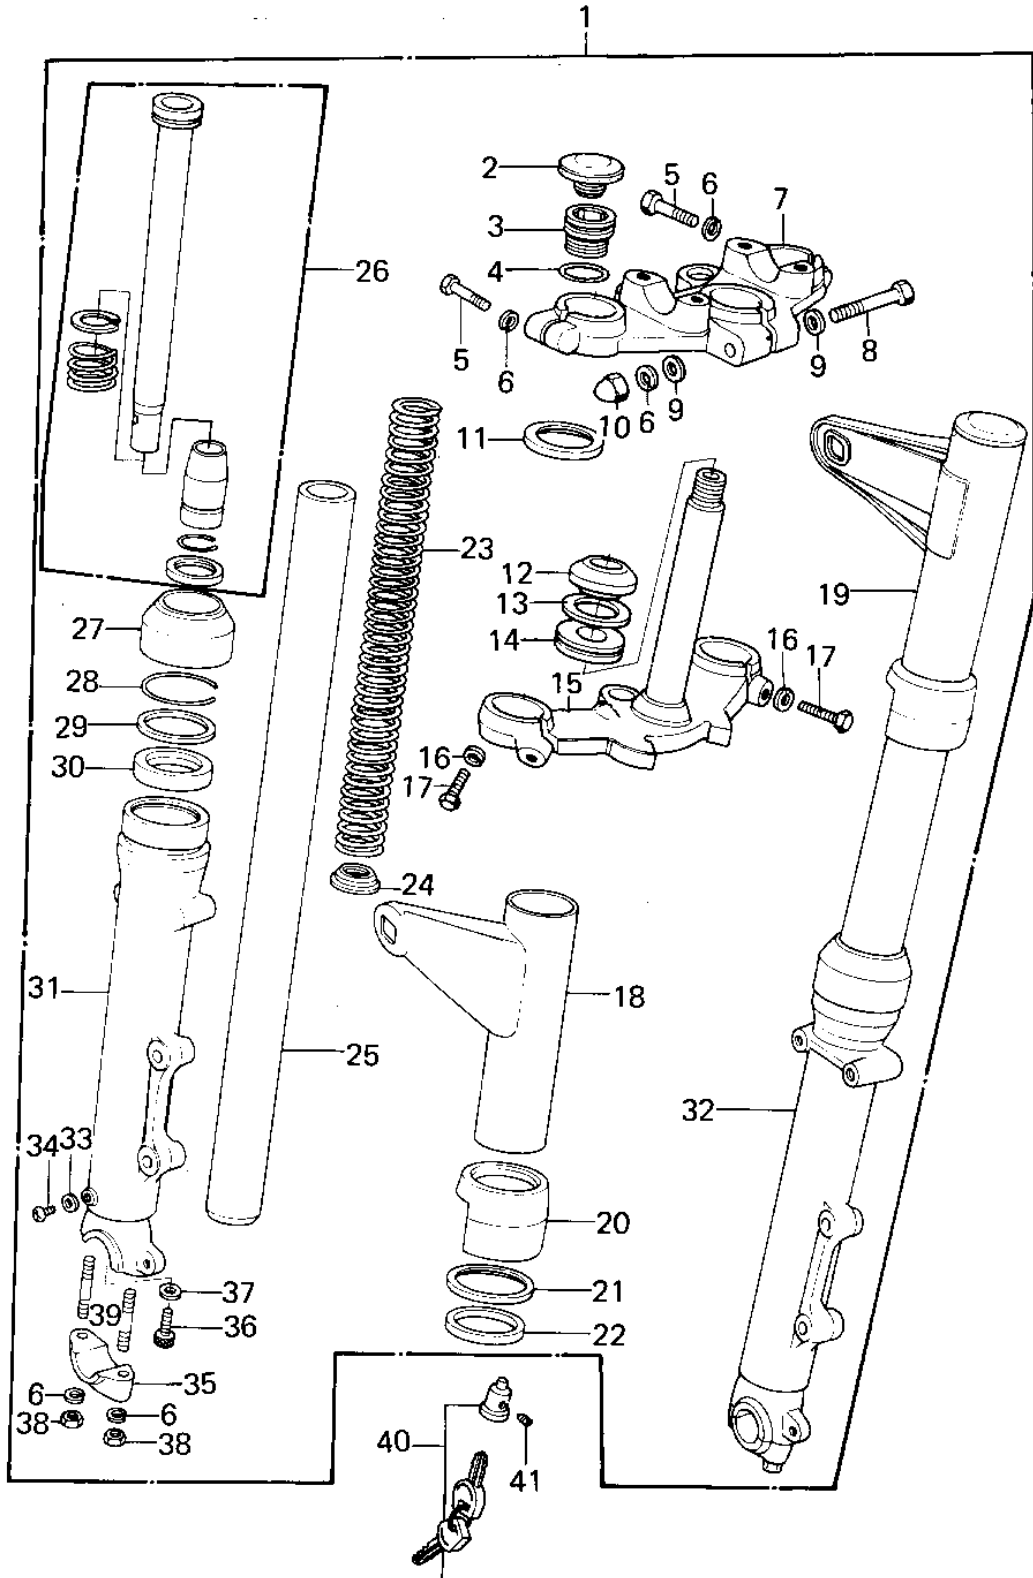

# 1978 KZ1000 PARTS DIAGRAM

FRONT FORK (KZ1000-A2/A2A)

Ref. Ignition Switch

# 1978 KZ1000 PARTS LIST

## FRONT FORK (KZ1000-A2/A2A)

ITEM NAME	PART NUMBER	QUANTITY
FORK-FRONT (Ref # 1)	44001-1007	1
CAP,RUBBER (Ref # 2)	11012-1017	2
CAP,FORK SPRING (Ref # 3)	44029-1003	2
"O" RING,FORK TOP (Ref # 4)	92055-1009	2
BOLT-HEX HEAD.8M/M (Ref # 5)	44041-045	2
WASHER SPRING 8MM (Ref # 6)	461F0800	7
HEAD,STEERING (Ref # 7)	44039-073	1
BOLT-STEERING STEM H (Ref # 8)	44041-042	1
WASHER PLAIN 8MM (Ref # 9)	410B0800	2
NUT FUEL TANK FRONT (Ref # 10)	92020-007	1
WASHER,FORK COVER (Ref # 11)	44064-005	2
CONE,STEERING STEM (Ref # 12)	92047-012	1
WASHER,PLAIN (Ref # 13)	92022-231	1
OIL SEAL,STEERING ST (Ref # 14)	92056-003	1
STEM,STEERING (Ref # 15)	44037-098	1
WASHER SPRING 12MM (Ref # 16)	461F1200	2
BOLT-HEX HEAD,12X36 (Ref # 17)	92003-064	2
COVER,L.H FORK (Ref # 18)	44033-072	1
COVER,R.H FORK (Ref # 19)	44034-072	1
GUIDE,FORK COVER (Ref # 20)	44064-025	2
WASHER,FORK COU GUID (Ref # 21)	44064-008	2
GASKET,FORK COVER (Ref # 22)	44045-038	2
SPRING,FORK (Ref # 23)	44026-1003	2
GUIDE,FORK SPRING (Ref # 24)	44028-1001	2
TUBE,FORK INNER (Ref # 25)	44013-1003	2
CYLINDER-FORK (Ref # 26)	44022-1002	2
DUST SHEILD,FORK (Ref # 27)	44010-032	2
CIRCLIP-OIL SEAL FIT (Ref # 28)	44044-012	2
WASHER-OIL SEAL FIT (Ref # 29)	44043-044	2

### FRONT FORK (KZ1000-A2/A2A)

ITEM NAME	PART NUMBER	QUANTITY
OIL SEAL,FORK (Ref # 30)	44009-024	2
TUBE,LH,FORK OUTER (Ref # 31)	44005-1031	1
TUBE,RH,FORK OUTER (Ref # 32)	44006-1031	1
GASKET FORK DRAIN PL (Ref # 33)	44045-002	2
SCREW PAN HEAD 4X8 (Ref # 34)	220B0408	2
SCREW PAN HEAD 4X8 (Ref # 35)	220B0408	2
BOLT-FORK CYLINDER (Ref # 36)	44041-040	2
GASKET,FORK CYLINDER (Ref # 37)	44045-057	2
NUT,LOCK,8MM (Ref # 38)	92017-013	4
STUD,8X35 (Ref # 39)	92004-1009	4
LOCK,STEERING (Ref # 40)	27016-048	1
UNAVAILABLE IN PRICE BOOK (Ref # 41)	92014016	1