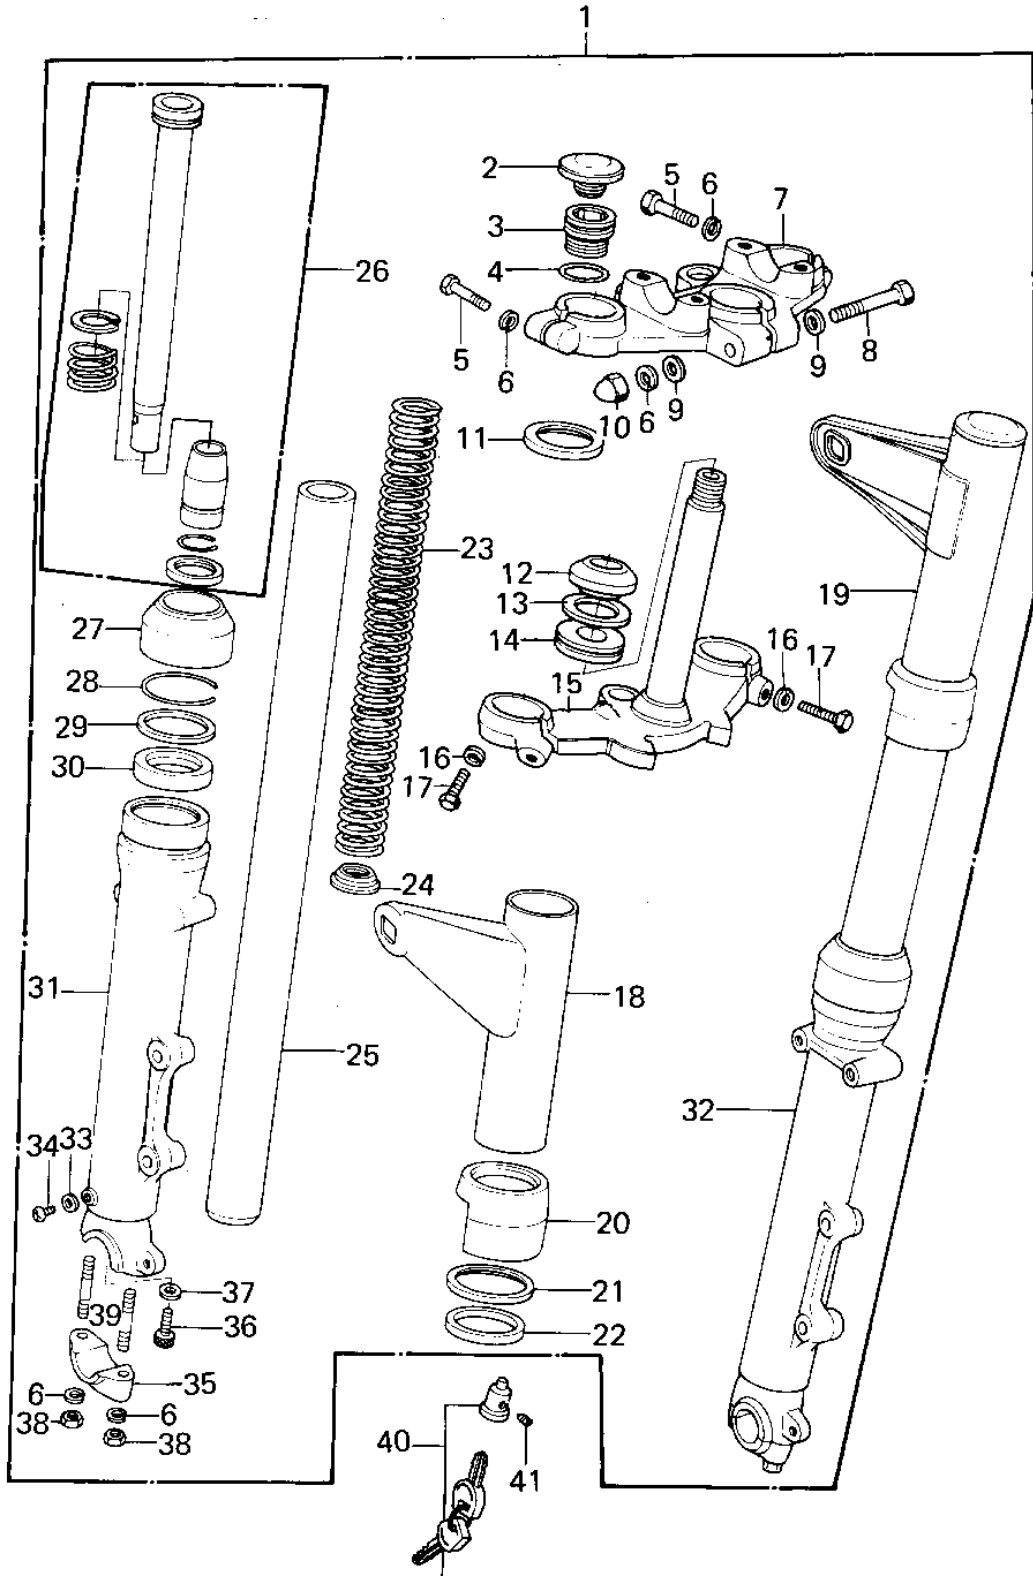

1978 KZ1000 PARTS DIAGRAM

FRONT FORK (KZ1000-A2/A2A)

Ref. Ignition Switch

1978 KZ1000 PARTS LIST

FRONT FORK (KZ1000-A2/A2A)

ITEM NAME	PART NUMBER	QUANTITY
FORK-FRONT (Ref # 1)	44001-1007	1
CAP,RUBBER (Ref # 2)	11012-1017	2
CAP,FORK SPRING (Ref # 3)	44029-1003	2
"O" RING,FORK TOP (Ref # 4)	92055-1009	2
BOLT-HEX HEAD.8M/M (Ref # 5)	44041-045	2
WASHER SPRING 8MM (Ref # 6)	461F0800	7
HEAD,STEERING (Ref # 7)	44039-073	1
BOLT-STEERING STEM H (Ref # 8)	44041-042	1
WASHER PLAIN 8MM (Ref # 9)	410B0800	2
NUT FUEL TANK FRONT (Ref # 10)	92020-007	1
WASHER,FORK COVER (Ref # 11)	44064-005	2
CONE,STEERING STEM (Ref # 12)	92047-012	1
WASHER,PLAIN (Ref # 13)	92022-231	1
OIL SEAL,STEERING ST (Ref # 14)	92056-003	1
STEM,STEERING (Ref # 15)	44037-098	1
WASHER SPRING 12MM (Ref # 16)	461F1200	2
BOLT-HEX HEAD,12X36 (Ref # 17)	92003-064	2
COVER,L.H FORK (Ref # 18)	44033-072	1
COVER,R.H FORK (Ref # 19)	44034-072	1
GUIDE,FORK COVER (Ref # 20)	44064-025	2
WASHER,FORK COU GUID (Ref # 21)	44064-008	2
GASKET,FORK COVER (Ref # 22)	44045-038	2
SPRING,FORK (Ref # 23)	44026-1003	2
GUIDE,FORK SPRING (Ref # 24)	44028-1001	2
TUBE,FORK INNER (Ref # 25)	44013-1003	2
CYLINDER-FORK (Ref # 26)	44022-1002	2
DUST SHEILD,FORK (Ref # 27)	44010-032	2
CIRCLIP-OIL SEAL FIT (Ref # 28)	44044-012	2
WASHER-OIL SEAL FIT (Ref # 29)	44043-044	2

1978 KZ1000 PARTS LIST

FRONT FORK (KZ1000-A2/A2A)

ITEM NAME	PART NUMBER	QUANTITY
OIL SEAL,FORK (Ref # 30)	44009-024	2
TUBE,LH,FORK OUTER (Ref # 31)	44005-1031	1
TUBE,RH,FORK OUTER (Ref # 32)	44006-1031	1
GASKET FORK DRAIN PL (Ref # 33)	44045-002	2
SCREW PAN HEAD 4X8 (Ref # 34)	220B0408	2
SCREW PAN HEAD 4X8 (Ref # 35)	220B0408	2
BOLT-FORK CYLINDER (Ref # 36)	44041-040	2
GASKET,FORK CYLINDER (Ref # 37)	44045-057	2
NUT,LOCK,8MM (Ref # 38)	92017-013	4
STUD,8X35 (Ref # 39)	92004-1009	4
LOCK,STEERING (Ref # 40)	27016-048	1
UNAVAILABLE IN PRICE BOOK (Ref # 41)	92014016	1