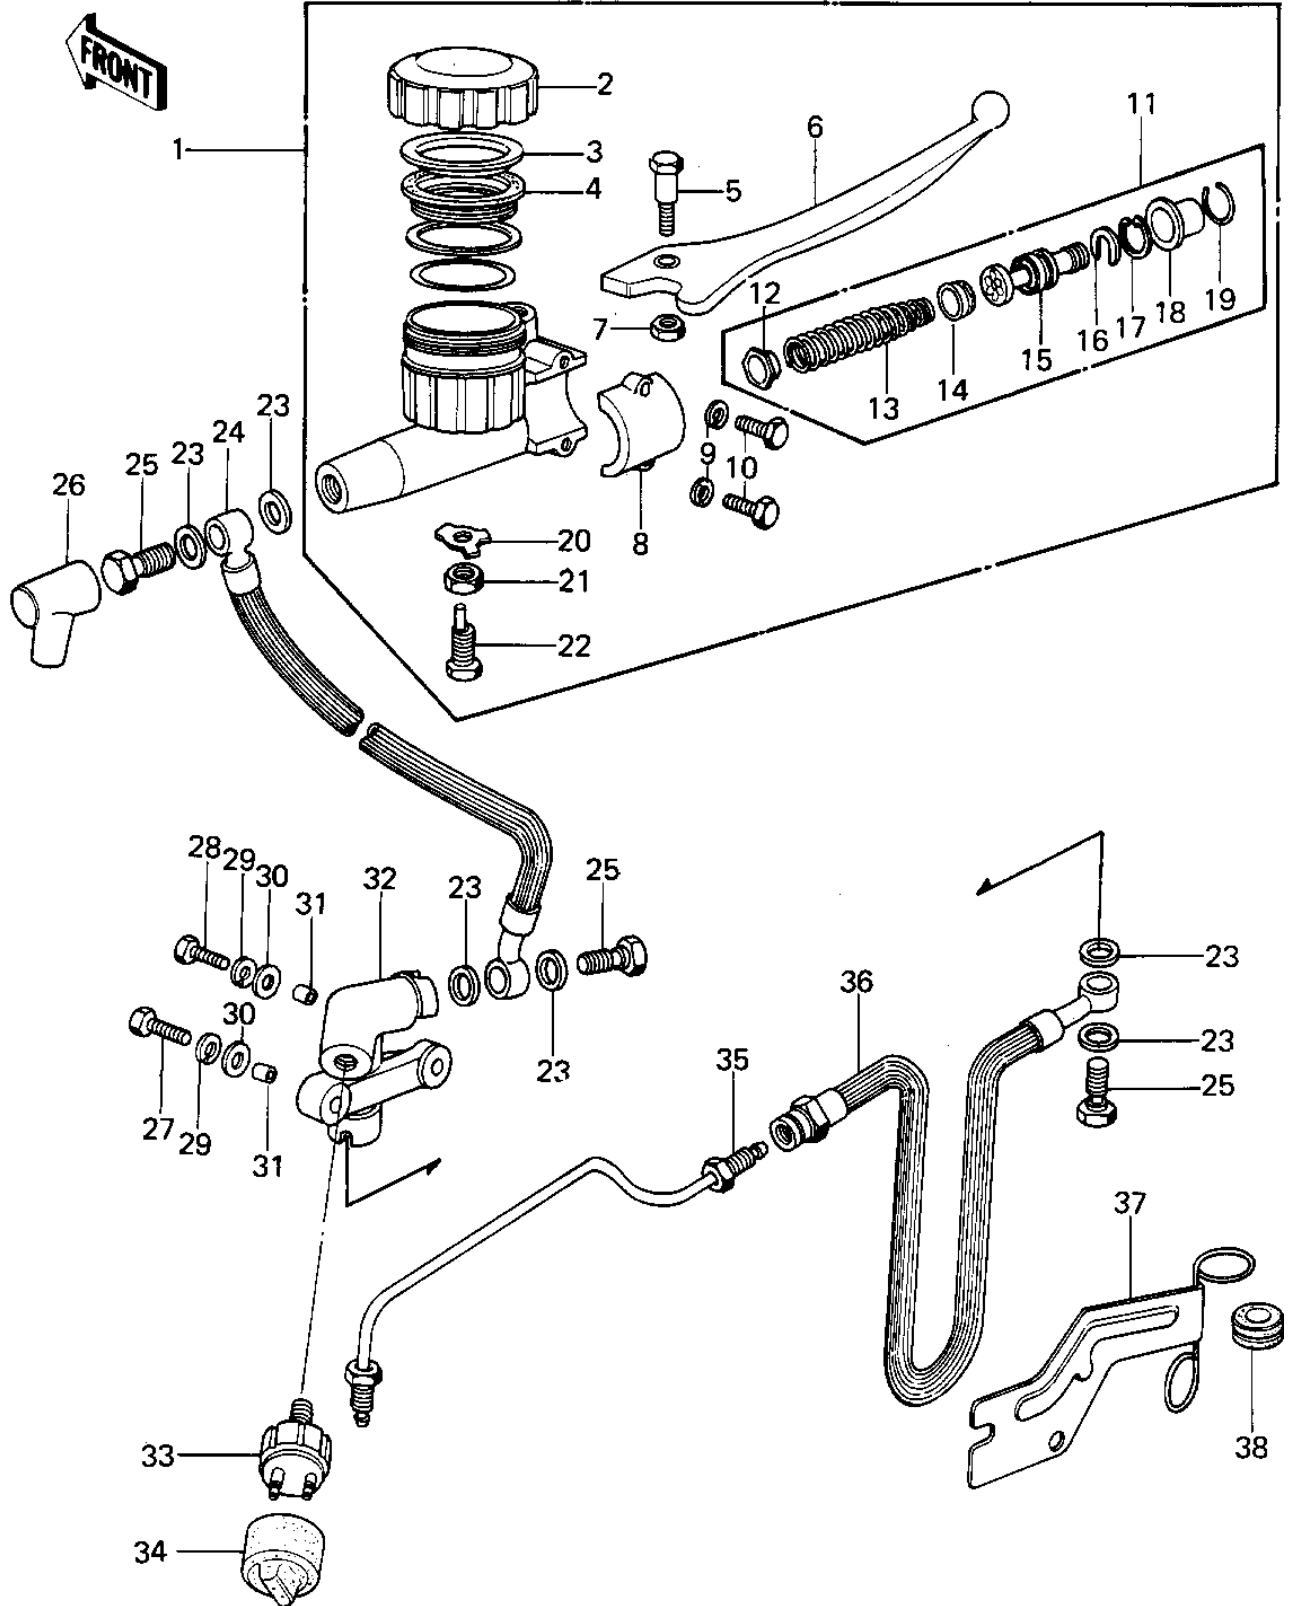

1977 KZ1000 PARTS DIAGRAM

FRONT MASTER CYLINDER (KZ1000-A1)

1977 KZ1000 PARTS LIST

FRONT MASTER CYLINDER (KZ1000-A1)

ITEM NAME	PART NUMBER	QUANTITY
CYL ASSY,MASTER,FRON (Ref # 1)	43015-027	1
CAP,OIL CUP (Ref # 2)	43026-003	1
PLATE-MASTER CYLINDE (Ref # 3)	43027-001	1
DIAPHRAGM (Ref # 4)	43028-003	1
BOLT-LEVER FITTING (Ref # 5)	43033-001	1
NUT 6MM (Ref # 7)	312B0600	1
1HOLDER-MASTER CYL (Ref # 8)	43034-001	1
WASHER PLAIN 6MM (Ref # 9)	411B0600	2
BOLT HEX HEAD 6X25 (Ref # 10)	110N0625	2
REPAIR SET-MASTER CY (Ref # 11)	43073-001	1
VALVE ASSY-CHECK (Ref # 12)	43017-001	1
SPRING ASSY-RETURN (Ref # 13)	43018-001	1
CUP-PRIMARY (Ref # 14)	43019-001	1
PISTON ASSY (Ref # 15)	43072-001	1
STOPPER-PISTON (Ref # 16)	43022-001	1
CIRCLIP,18MM (Ref # 17)	481J1800	1
BOOTS (Ref # 18)	43024-001	1
STOPPER-BOOTS (Ref # 19)	43025-001	1
WASHER-LOCK,8MM (Ref # 20)	43031-001	1
BOLT,LEVER ADJUSTING (Ref # 22)	43030-003	1
WASHER-OIL BOLT (Ref # 23)	43067-001	6
HOSE,FRONT BRAKE (Ref # 24)	43059-007	1
3BOLT,OIL,L=23 (Ref # 25)	92002-1888	1
BOOT,DUST (Ref # 26)	49006-1041	1
BOOT,DUST (Ref # 26)	49006-1041	1
BOLT,HEX HEAD,6X45 (Ref # 27)	110N0645	1
BOLT HEX HEAD 6X36 (Ref # 28)	110N0636	1
WASHER PLAIN 6MM (Ref # 30)	411B0600	2
COLLAR (Ref # 31)	92027-241	2

1977 KZ1000 PARTS LIST

FRONT MASTER CYLINDER (KZ1000-A1)

ITEM NAME	PART NUMBER	QUANTITY
JOINT,THREE WAY (Ref # 32)	43061-002	1
SWITCH-FRONT BRAKE (Ref # 33)	43065-001	1
CAP,FRONT BRK SWITCH (Ref # 34)	11012-1037	1
PIPE,BRIDGE (Ref # 35)	43060-021	1
BRACKET-BRAKE HOSE (Ref # 37)	43063-001	1
GROMMET-HOSE BRACKET (Ref # 38)	43064-001	1