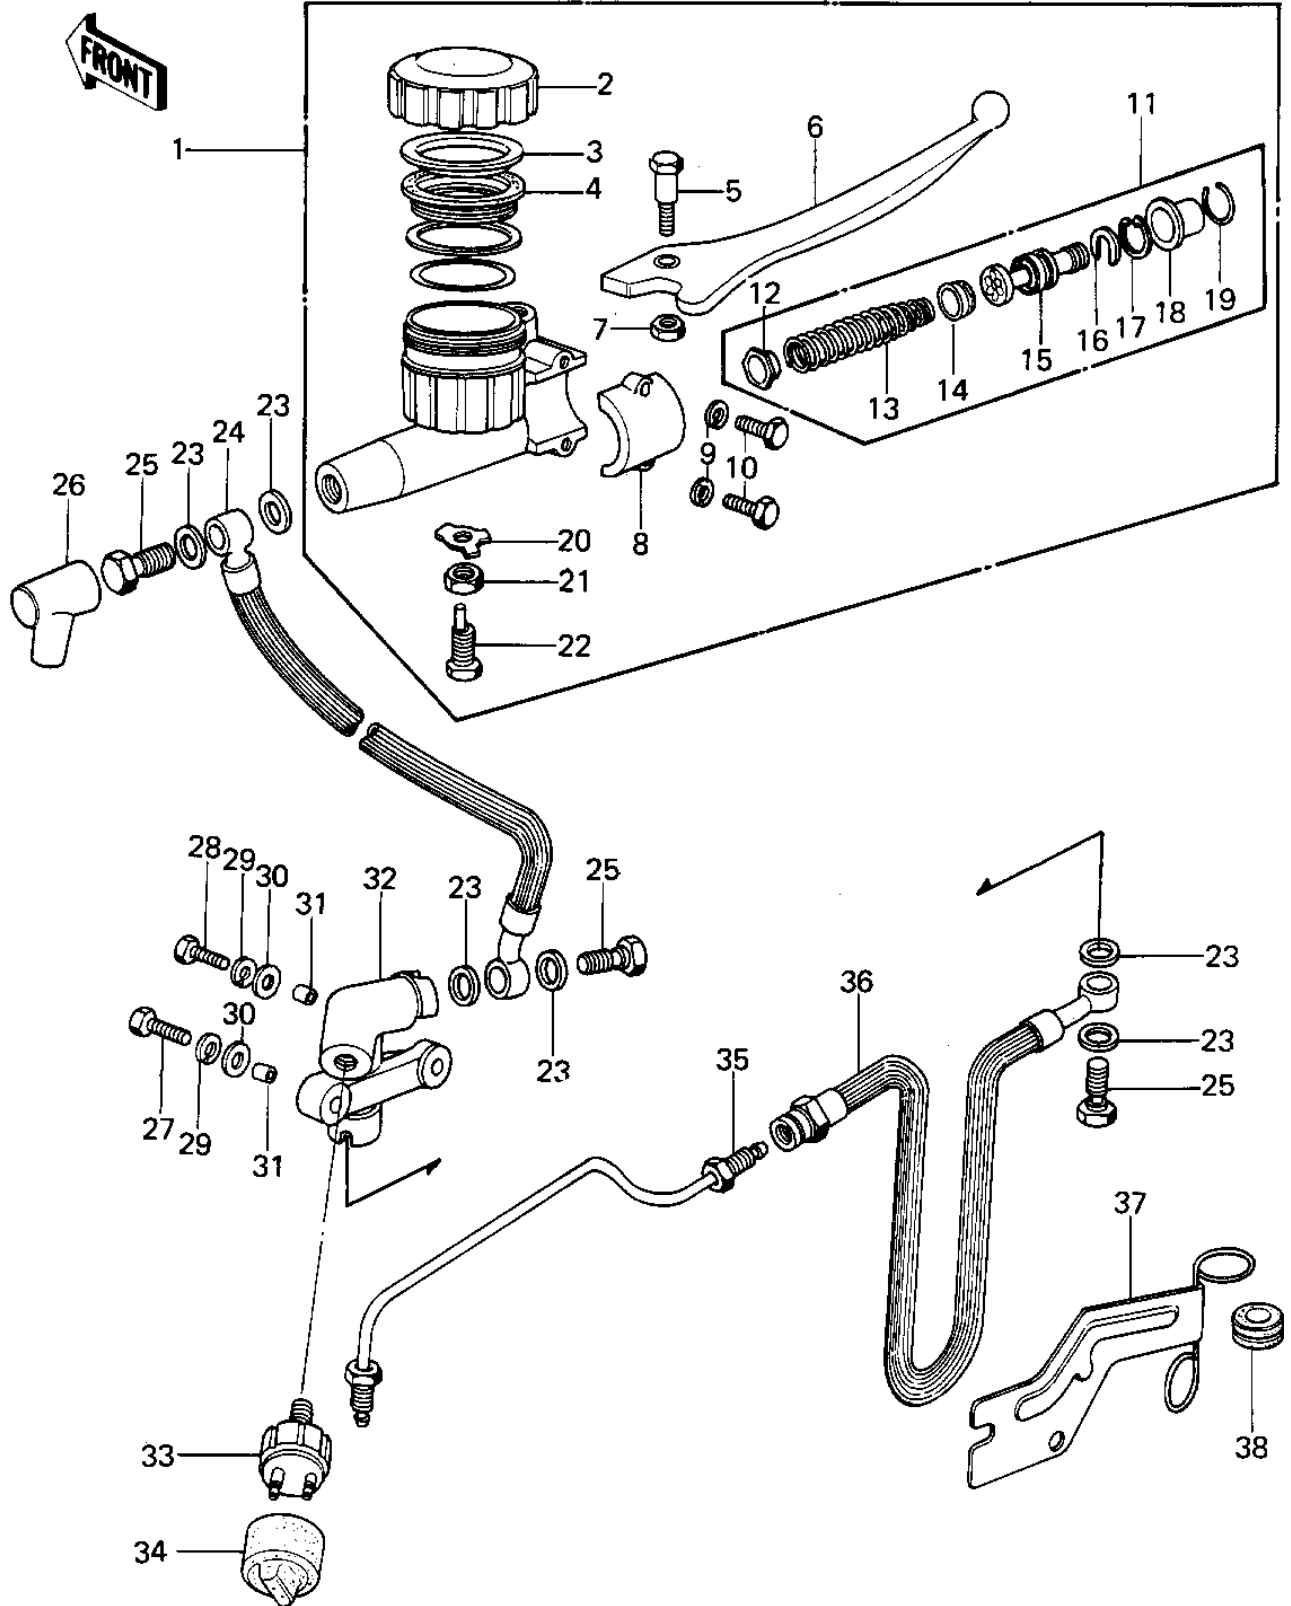

1978 KZ1000 PARTS DIAGRAM

FRONT MASTER CYLINDER (KZ1000-A1)

1978 KZ1000 PARTS LIST

FRONT MASTER CYLINDER (KZ1000-A1)

ITEM NAME	PART NUMBER	QUANTITY
CYL ASSY,MASTER,FRON (Ref # 1)	43015-027	1
CAP,OIL CUP (Ref # 2)	43026-003	1
PLATE-MASTER CYLINDE (Ref # 3)	43027-001	1
DIAPHRAGM (Ref # 4)	43028-003	1
BOLT-LEVER FITTING (Ref # 5)	43033-001	1
NUT 6MM (Ref # 7)	312B0600	1
1HOLDER-MASTER CYL (Ref # 8)	43034-001	1
WASHER PLAIN 6MM (Ref # 9)	411B0600	2
BOLT HEX HEAD 6X25 (Ref # 10)	110N0625	2
REPAIR SET-MASTER CY (Ref # 11)	43073-001	1
VALVE ASSY-CHECK (Ref # 12)	43017-001	1
SPRING ASSY-RETURN (Ref # 13)	43018-001	1
CUP-PRIMARY (Ref # 14)	43019-001	1
PISTON ASSY (Ref # 15)	43072-001	1
STOPPER-PISTON (Ref # 16)	43022-001	1
CIRCLIP,18MM (Ref # 17)	481J1800	1
BOOTS (Ref # 18)	43024-001	1
STOPPER-BOOTS (Ref # 19)	43025-001	1
WASHER-LOCK,8MM (Ref # 20)	43031-001	1
BOLT,LEVER ADJUSTING (Ref # 22)	43030-003	1
WASHER-OIL BOLT (Ref # 23)	43067-001	6
HOSE,FRONT BRAKE (Ref # 24)	43059-007	1
3BOLT,OIL,L=23 (Ref # 25)	92002-1888	1
BOOT,DUST (Ref # 26)	49006-1041	1
BOOT,DUST (Ref # 26)	49006-1041	1
BOLT,HEX HEAD,6X45 (Ref # 27)	110N0645	1
BOLT HEX HEAD 6X36 (Ref # 28)	110N0636	1
WASHER PLAIN 6MM (Ref # 30)	411B0600	2
COLLAR (Ref # 31)	92027-241	2

1978 KZ1000 PARTS LIST

FRONT MASTER CYLINDER (KZ1000-A1)

ITEM NAME	PART NUMBER	QUANTITY
JOINT,THREE WAY (Ref # 32)	43061-002	1
SWITCH-FRONT BRAKE (Ref # 33)	43065-001	1
CAP,FRONT BRK SWITCH (Ref # 34)	11012-1037	1
PIPE,BRIDGE (Ref # 35)	43060-021	1
BRACKET-BRAKE HOSE (Ref # 37)	43063-001	1
GROMMET-HOSE BRACKET (Ref # 38)	43064-001	1