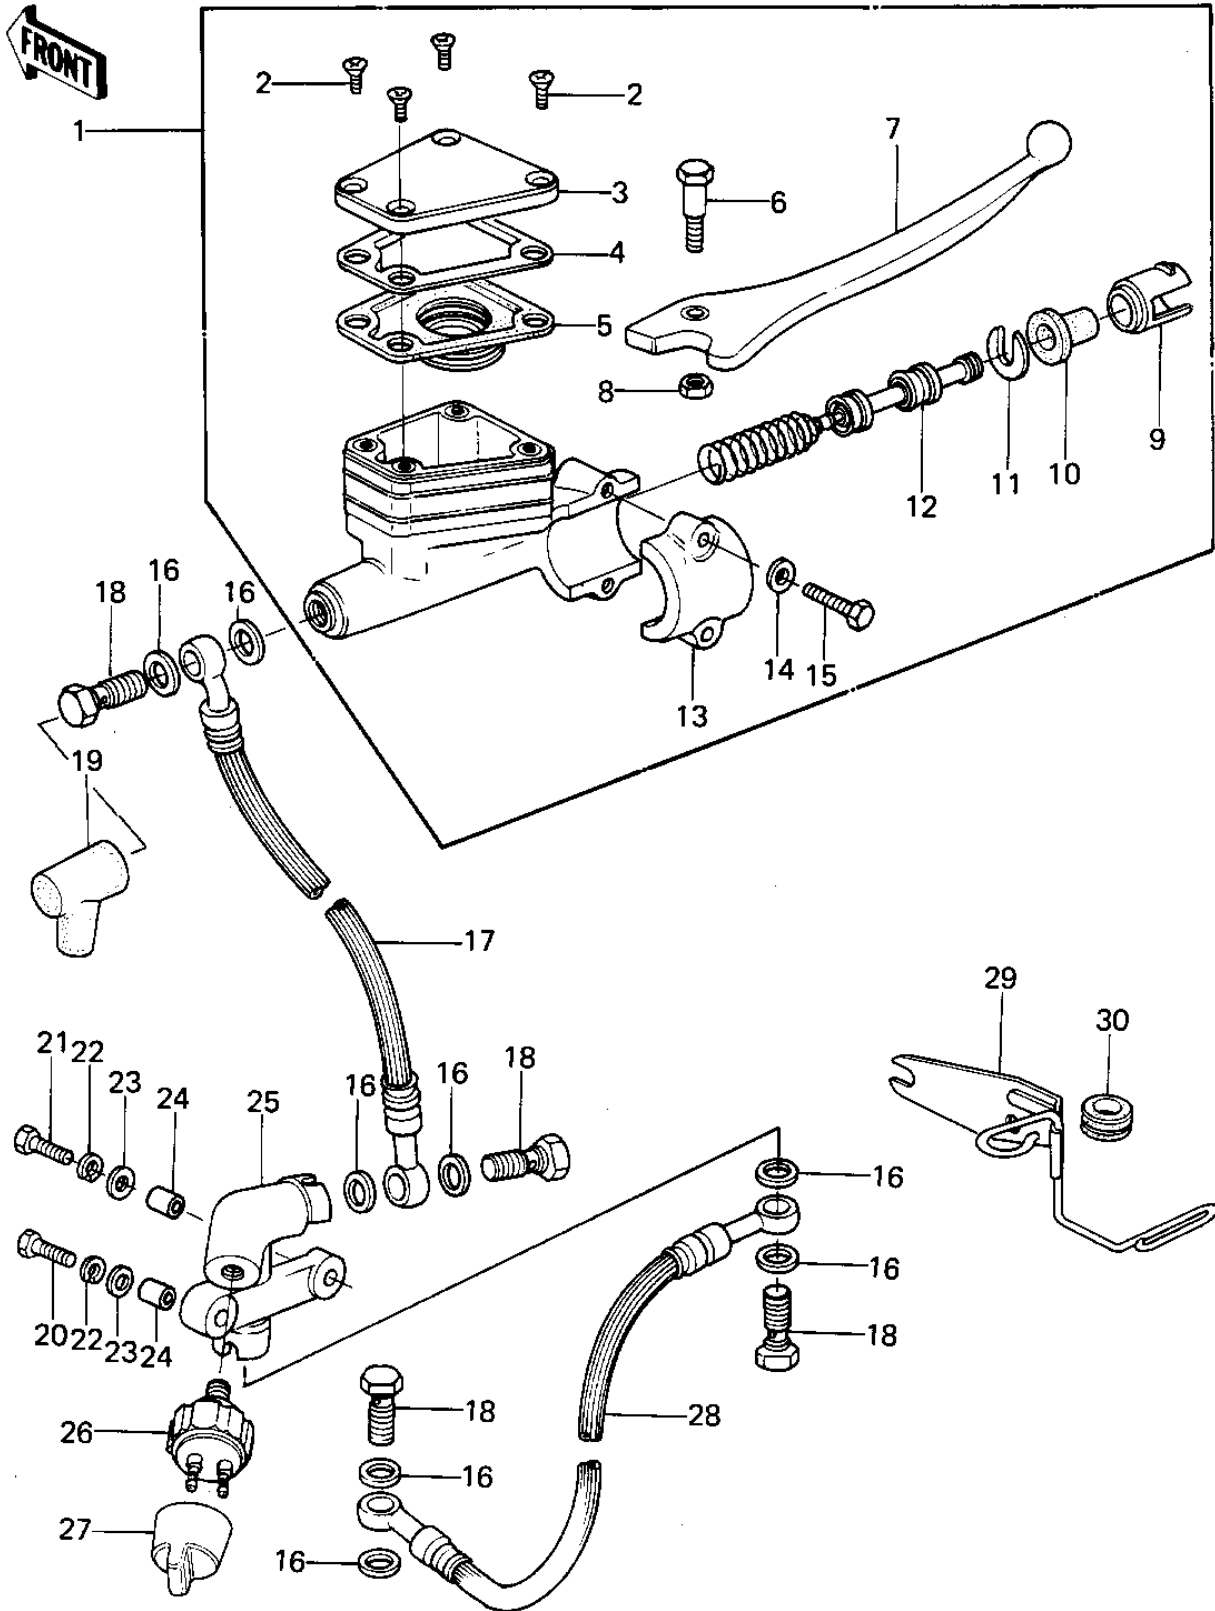

# 1978 KZ1000 PARTS DIAGRAM

## FRONT MASTER CYLINDER (KZ1000-A2/A2A)

# 1978 KZ1000 PARTS LIST

## FRONT MASTER CYLINDER (KZ1000-A2/A2A)

ITEM NAME	PART NUMBER	QUANTITY
CYLINDER ASSY,MASTER (Ref # 1)	43015-1007	1
SCREW,COUNTERSUNK HE (Ref # 2)	92001-1055	4
CAP,OIL CUP (Ref # 3)	43026-1003	1
PLATE,DIAPHRAGM (Ref # 4)	43027-1002	1
DIAPHRAGM (Ref # 5)	43028-1002	1
BOLT,CLUTCH LEV FITT (Ref # 6)	92001-1056	1
LEVER,FRONT BRAKE (Ref # 7)	46092-1002	1
NUT 6MM (Ref # 8)	312B0600	1
LINER,PISTON (Ref # 9)	14008-1007	1
DUST COVER (Ref # 10)	49016-1010	1
STOPER,PISTON (Ref # 11)	43022-1001	1
PISTON ASSY (Ref # 12)	43020-1002	1
HOLDER,MASTER CYLIND (Ref # 13)	43034-1001	1
WASHER PLAIN 6MM (Ref # 14)	411B0600	2
BOLT HEX HEAD 6X25 (Ref # 15)	110N0625	2
WASHER-OIL BOLT (Ref # 16)	43067-001	8
HOSE,FRONT BRAKE (Ref # 17)	43059-007	1
BOLT,OIL,L=23 (Ref # 18)	92002-1888	1
BOOT,DUST (Ref # 19)	49006-1041	1
BOLT,HEX HEAD,6X45 (Ref # 20)	110N0645	1
BOLT HEX HEAD 6X36 (Ref # 21)	110N0636	1
WASHER SPRING 6MM (Ref # 22)	461F0600	2
WASHER PLAIN 6MM (Ref # 23)	411B0600	2
COLLAR (Ref # 24)	92027-241	2
JOINT,THREE WAY (Ref # 25)	43061-002	1
SWITCH-FRONT BRAKE (Ref # 26)	43065-001	1
CAP,FRONT BRK SWITCH (Ref # 27)	11012-1037	1
HOSE,CALIPER BRAKE (Ref # 28)	43059-033	1
BRACKET (Ref # 29)	11034-1041	1