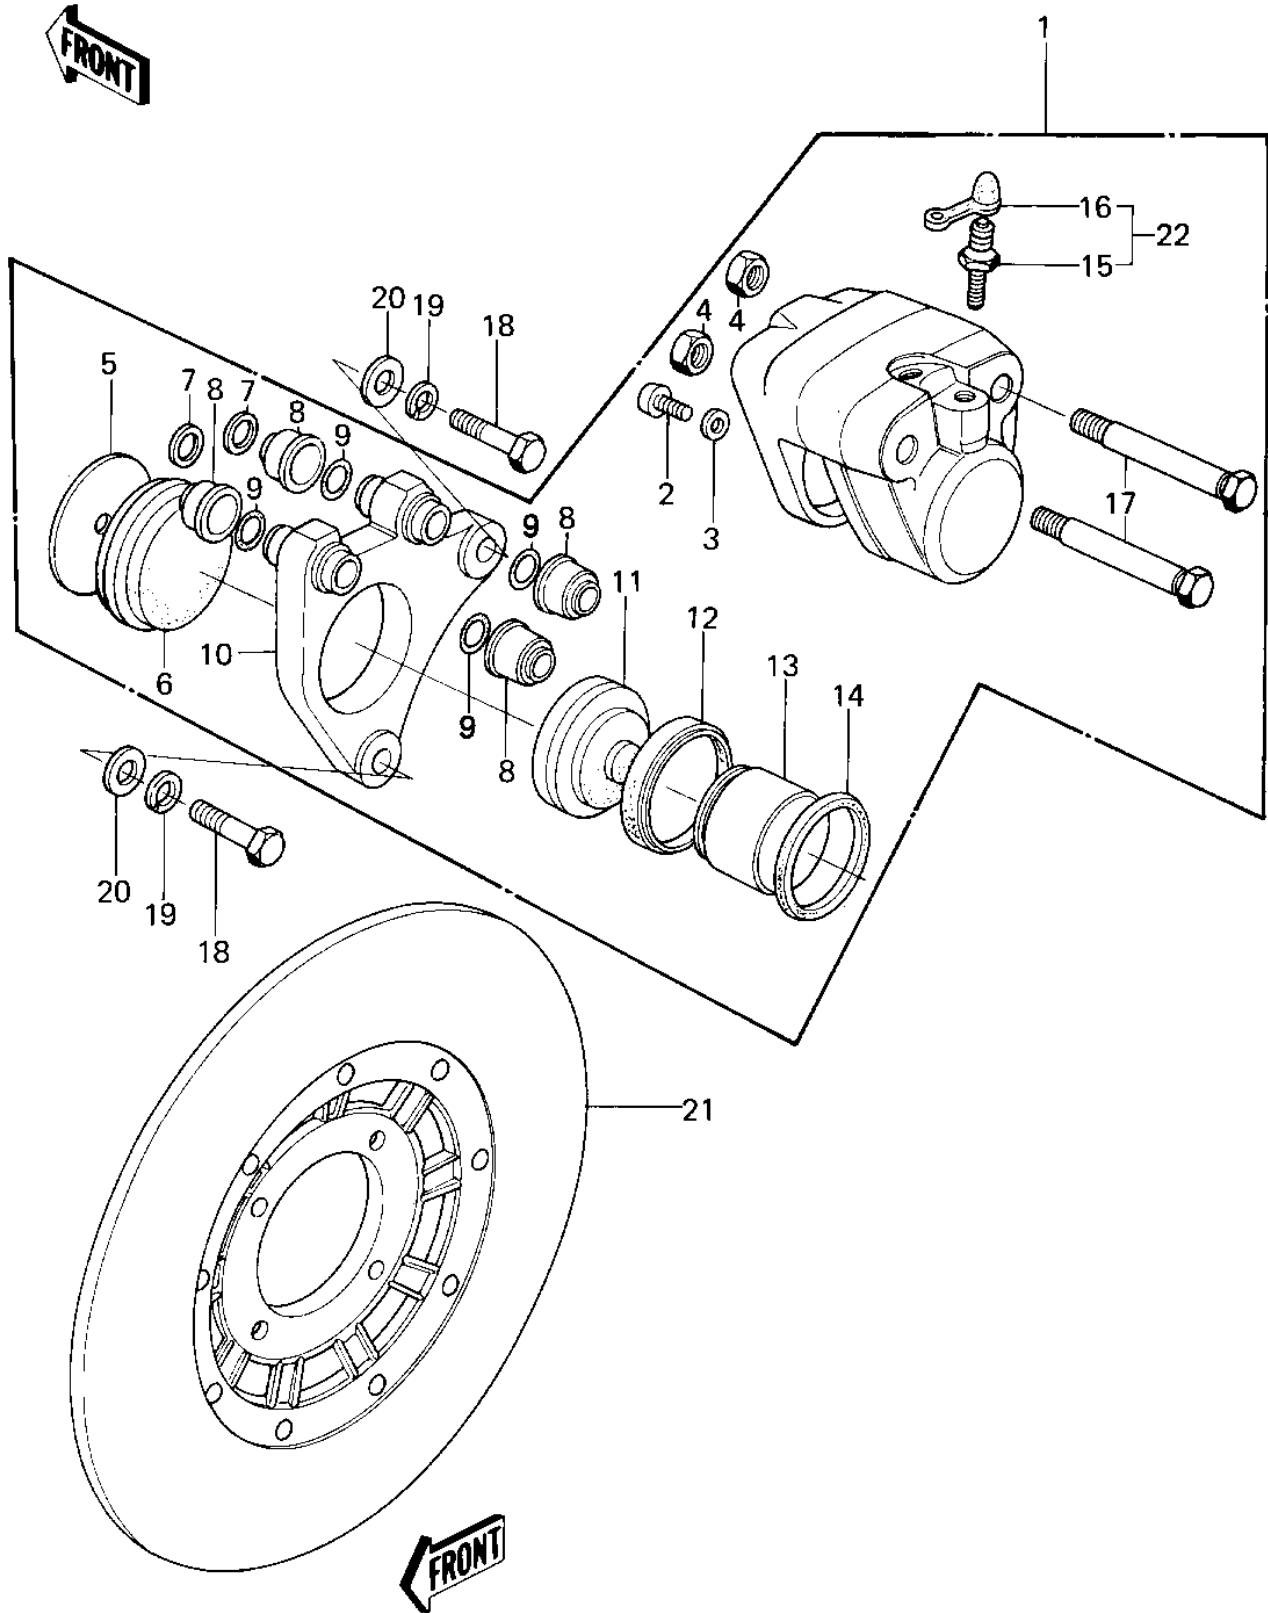

# 1977 KZ1000 PARTS DIAGRAM

FRONT BRAKE ('77-'78 A1/A2/A2A)

## FRONT BRAKE ('77-'78 A1/A2/A2A)

ITEM NAME	PART NUMBER	QUANTITY
CALIPER ASSY,FRONT (Ref # 1)	43041-029	1
CALIPER ASSY,FNT L.H (Ref # 1)	43041-1008	1
SCREW PAN HEAD 6X12 (Ref # 2)	220B0612	1
WASHER SPRING 6MM (Ref # 3)	461F0600	1
NUT 10MM (Ref # 4)	315B1000	2
SPACER (Ref # 5)	43040-004	1
PAD B (Ref # 6)	43050-1005	1
PLUG (Ref # 7)	43088-002	2
DUST SHILD,SHAFT (Ref # 8)	43052-005	4
"O" RING (Ref # 9)	43053-006	4
HOLDER,CALIPER (Ref # 10)	43044-008	1
HOLDER,CALIPER (Ref # 10)	43044-009	1
PAD A (Ref # 11)	43050-1004	1
DUST SEALD,RUBBER (Ref # 12)	43054-003	1
PISTON,FRONT CALIPER (Ref # 13)	43048-009	1
RING,PISTON SEAL (Ref # 14)	43049-002	1
BREEDER (Ref # 15)	43056-003	1
CAP,BREEDER (Ref # 16)	43057-003	1
BOLT (Ref # 17)	43045-006	2
BOLT (Ref # 18)	92007-032	2
WASHER SPRING 10MM (Ref # 19)	461F1000	2
WASHER PLAIN 10MM (Ref # 20)	410B1000	2
DISC PLATE,FRONT (Ref # 21)	41080-005	1
BLEEDER SET (Ref # 22)	43085-001	1