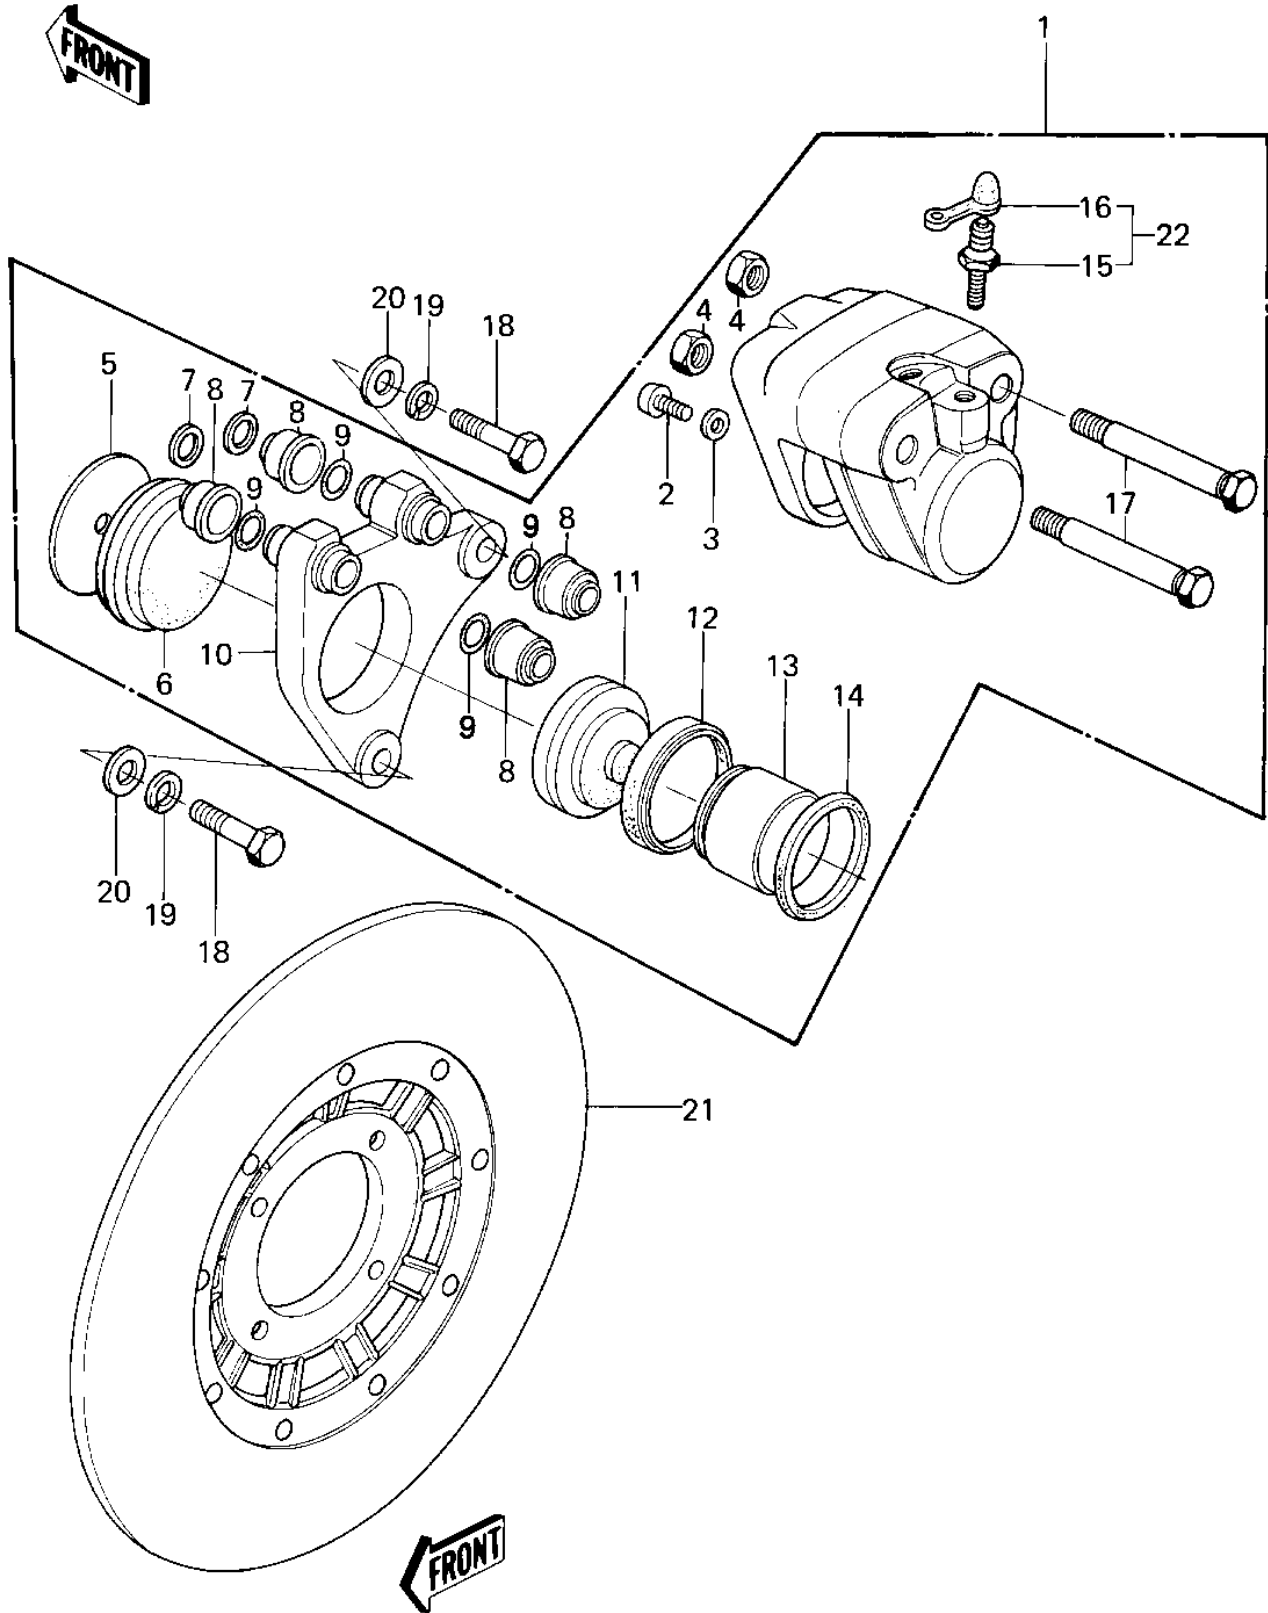

1978 KZ1000 PARTS DIAGRAM

FRONT BRAKE ('77-'78 A1/A2/A2A)

1978 KZ1000 PARTS LIST

FRONT BRAKE ('77-'78 A1/A2/A2A)

ITEM NAME	PART NUMBER	QUANTITY
CALIPER ASSY,FRONT (Ref # 1)	43041-029	1
CALIPER ASSY,FNT L.H (Ref # 1)	43041-1008	1
SCREW PAN HEAD 6X12 (Ref # 2)	220B0612	1
WASHER SPRING 6MM (Ref # 3)	461F0600	1
NUT 10MM (Ref # 4)	315B1000	2
SPACER (Ref # 5)	43040-004	1
PAD B (Ref # 6)	43050-1005	1
PLUG (Ref # 7)	43088-002	2
DUST SHILD,SHAFT (Ref # 8)	43052-005	4
"O" RING (Ref # 9)	43053-006	4
HOLDER,CALIPER (Ref # 10)	43044-008	1
HOLDER,CALIPER (Ref # 10)	43044-009	1
PAD A (Ref # 11)	43050-1004	1
DUST SEALD,RUBBER (Ref # 12)	43054-003	1
PISTON,FRONT CALIPER (Ref # 13)	43048-009	1
RING,PISTON SEAL (Ref # 14)	43049-002	1
BREEDER (Ref # 15)	43056-003	1
CAP,BREEDER (Ref # 16)	43057-003	1
BOLT (Ref # 17)	43045-006	2
BOLT (Ref # 18)	92007-032	2
WASHER SPRING 10MM (Ref # 19)	461F1000	2
WASHER PLAIN 10MM (Ref # 20)	410B1000	2
DISC PLATE,FRONT (Ref # 21)	41080-005	1
BLEEDER SET (Ref # 22)	43085-001	1