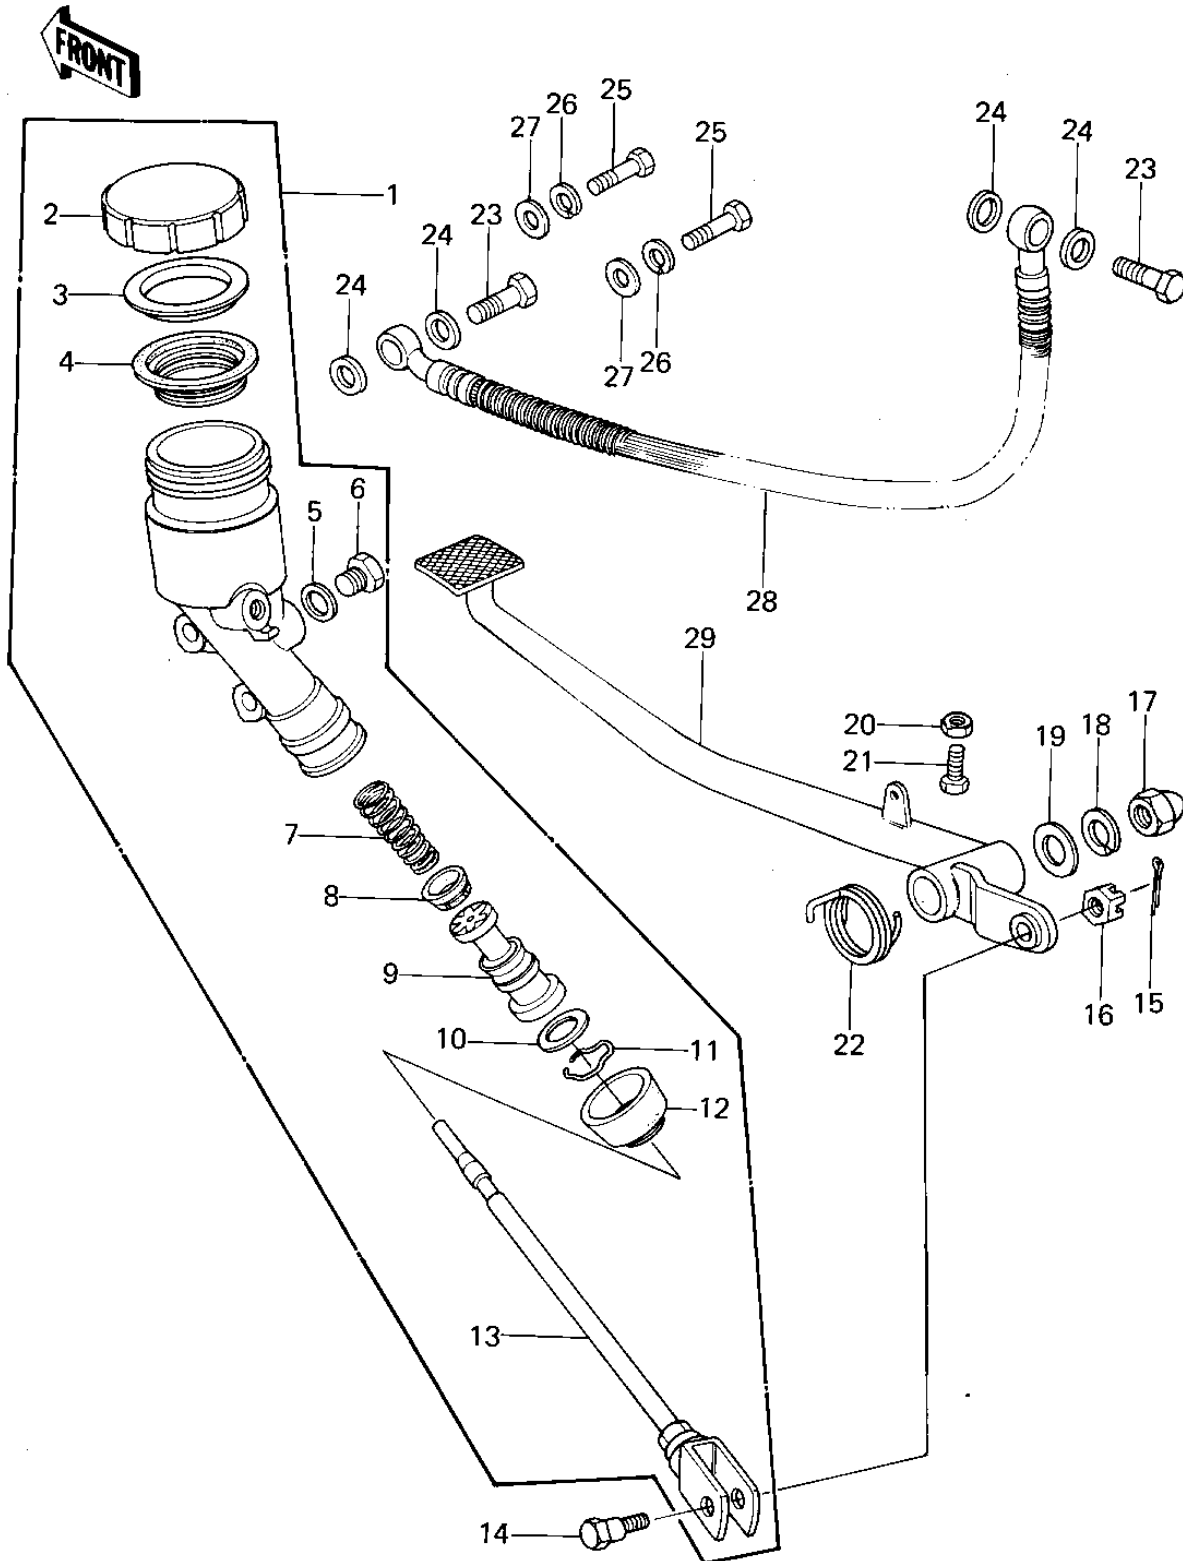

1978 KZ1000 PARTS DIAGRAM

REAR MASTER CYLINDER/BRAKE PEDAL ('77-'7)

1978 KZ1000 PARTS LIST

REAR MASTER CYLINDER/BRAKE PEDAL ('77-'7)

ITEM NAME	PART NUMBER	QUANTITY
CYLINDER ASSY,REAR (Ref # 1)	43015-033	1
CAP,OIL CUP (Ref # 2)	43026-004	1
PLATE-MASTER CYLINDE (Ref # 3)	43027-001	1
DIAPHRAGM (Ref # 4)	43028-003	1
'O'RING (Ref # 5)	43079-002	1
BOLT (Ref # 6)	43070-003	1
SPRING ASSY, RETURN (Ref # 7)	43018-002	1
CUP, PRIMARY (Ref # 8)	43019-002	1
PISTON ASSY (Ref # 9)	43072-004	1
STOPPER,PISTON (Ref # 10)	43022-002	1
RING,DUST SEAL (Ref # 11)	43058-004	1
DUST COVER (Ref # 12)	43024-003	1
ROD,BRAKE (Ref # 13)	43010-021	1
BOLT (Ref # 14)	92003-198	1
PIN COTTER 2.0X20 (Ref # 15)	550D2020	1
NUT CASTLE (Ref # 16)	321B0800	1
NUT,CAP AND LOCK,8MM (Ref # 17)	92019-013	1
WASHER SPRING 8MM (Ref # 18)	461F0800	1
WASHER,8.5X20X1.6 (Ref # 19)	92022-1561	1
NUT 6MM (Ref # 20)	311B0600	1
BOLT-UPSET,6X20 (Ref # 21)	112G0620	1
SPRING,BRAKE PEDAL (Ref # 22)	43005-037	1
BOLT,OIL,L=23 (Ref # 23)	92002-1888	2
WASHER-OIL BOLT (Ref # 24)	43067-001	4
BOLT,10X45 (Ref # 25)	92001-1182	2
WASHER SPRING 8MM (Ref # 26)	461F0800	2
WASHER PLAIN 8MM (Ref # 27)	410B0800	2
HOSE,REAR MASTER CYL (Ref # 28)	43059-031	1
PEDAL,BRAKE (Ref # 29)	43001-074	1