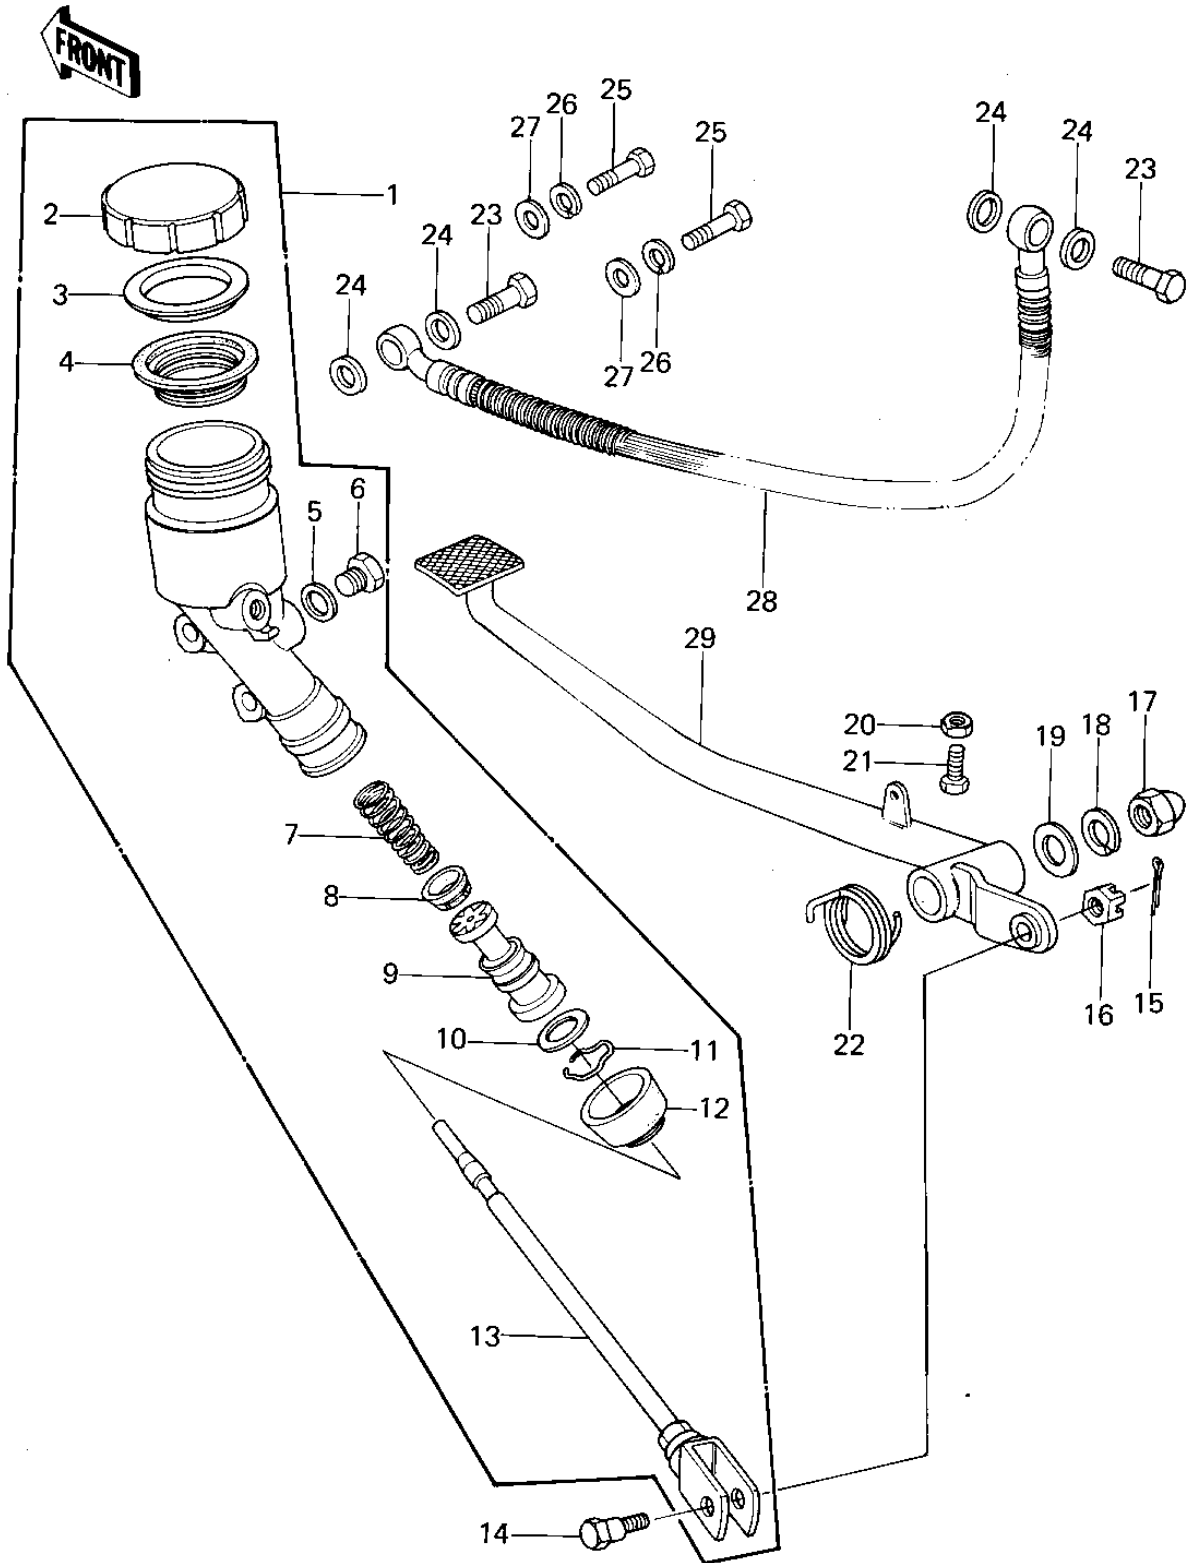

1978 KZ1000 PARTS DIAGRAM

REAR MASTER CYLINDER/BRAKE PEDAL ('77-'7)

1978 KZ1000 PARTS LIST

REAR MASTER CYLINDER/BRAKE PEDAL ('77-'7)

ITEM NAME	PART NUMBER	QUANTITY
CYLINDER ASSY,REAR (Ref # 1)	43015-033	1
CAP,OIL CUP (Ref # 2)	43026-004	1
PLATE-MASTER CYLINDE (Ref # 3)	43027-001	1
DIAPHRAGM (Ref # 4)	43028-003	1
'O'RING (Ref # 5)	43079-002	1
BOLT (Ref # 6)	43070-003	1
SPRING ASSY, RETURN (Ref # 7)	43018-002	1
CUP, PRIMARY (Ref # 8)	43019-002	1
PISTON ASSY (Ref # 9)	43072-004	1
STOPPER,PISTON (Ref # 10)	43022-002	1
RING,DUST SEAL (Ref # 11)	43058-004	1
DUST COVER (Ref # 12)	43024-003	1
ROD,BRAKE (Ref # 13)	43010-021	1
BOLT (Ref # 14)	92003-198	1
PIN COTTER 2.0X20 (Ref # 15)	550D2020	1
NUT CASTLE (Ref # 16)	321B0800	1
NUT,CAP AND LOCK,8MM (Ref # 17)	92019-013	1
WASHER SPRING 8MM (Ref # 18)	461F0800	1
WASHER,8.5X20X1.6 (Ref # 19)	92022-1561	1
NUT 6MM (Ref # 20)	311B0600	1
BOLT-UPSET,6X20 (Ref # 21)	112G0620	1
SPRING,BRAKE PEDAL (Ref # 22)	43005-037	1
BOLT,OIL,L=23 (Ref # 23)	92002-1888	2
WASHER-OIL BOLT (Ref # 24)	43067-001	4
BOLT,10X45 (Ref # 25)	92001-1182	2
WASHER SPRING 8MM (Ref # 26)	461F0800	2
WASHER PLAIN 8MM (Ref # 27)	410B0800	2
HOSE,REAR MASTER CYL (Ref # 28)	43059-031	1
PEDAL,BRAKE (Ref # 29)	43001-074	1