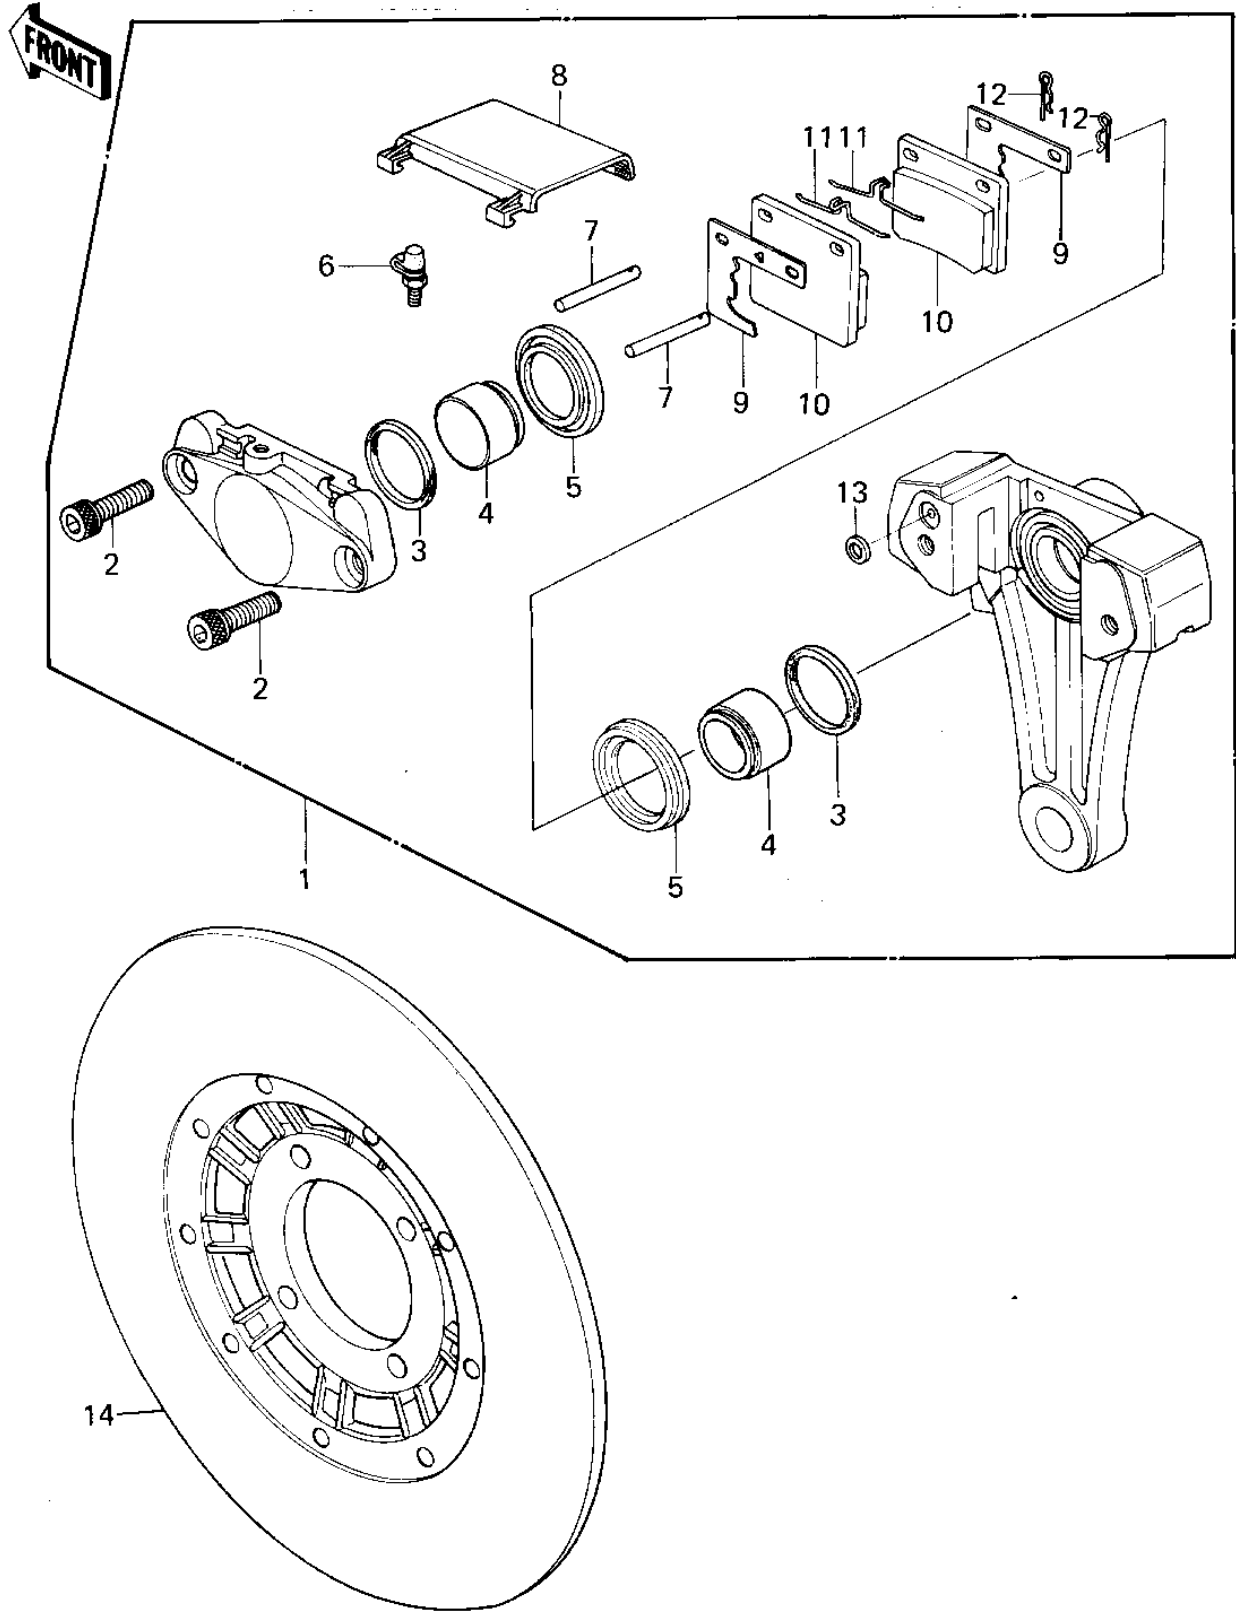

# 1977 KZ1000 PARTS DIAGRAM

REAR BRAKE ('77-'78 A1/A2/A2A)

### REAR BRAKE ('77-'78 A1/A2/A2A)

ITEM NAME	PART NUMBER	QUANTITY
CALIPER ASSY,REAR (Ref # 1)	43041-025	1
BOLT,REAR CALIPER (Ref # 2)	43033-005	2
RING,PISTON SEAL (Ref # 3)	43049-002	2
PISTON,REAR CALIPER (Ref # 4)	43048-008	2
DUST SEAL,PISTON (Ref # 5)	43054-004	2
BLEEDER SET (Ref # 6)	43085-001	1
PIN (Ref # 7)	43045-007	2
CAP (Ref # 8)	43024-004	1
SHIM (Ref # 9)	43076-004	2
PAD (Ref # 10)	43050-010	2
SPRING (Ref # 11)	43086-002	2
CLIP (Ref # 12)	43084-003	2
RING,SEAL (Ref # 13)	43053-008	1
DISC PLATE,REAR DISC (Ref # 14)	41080-010	1