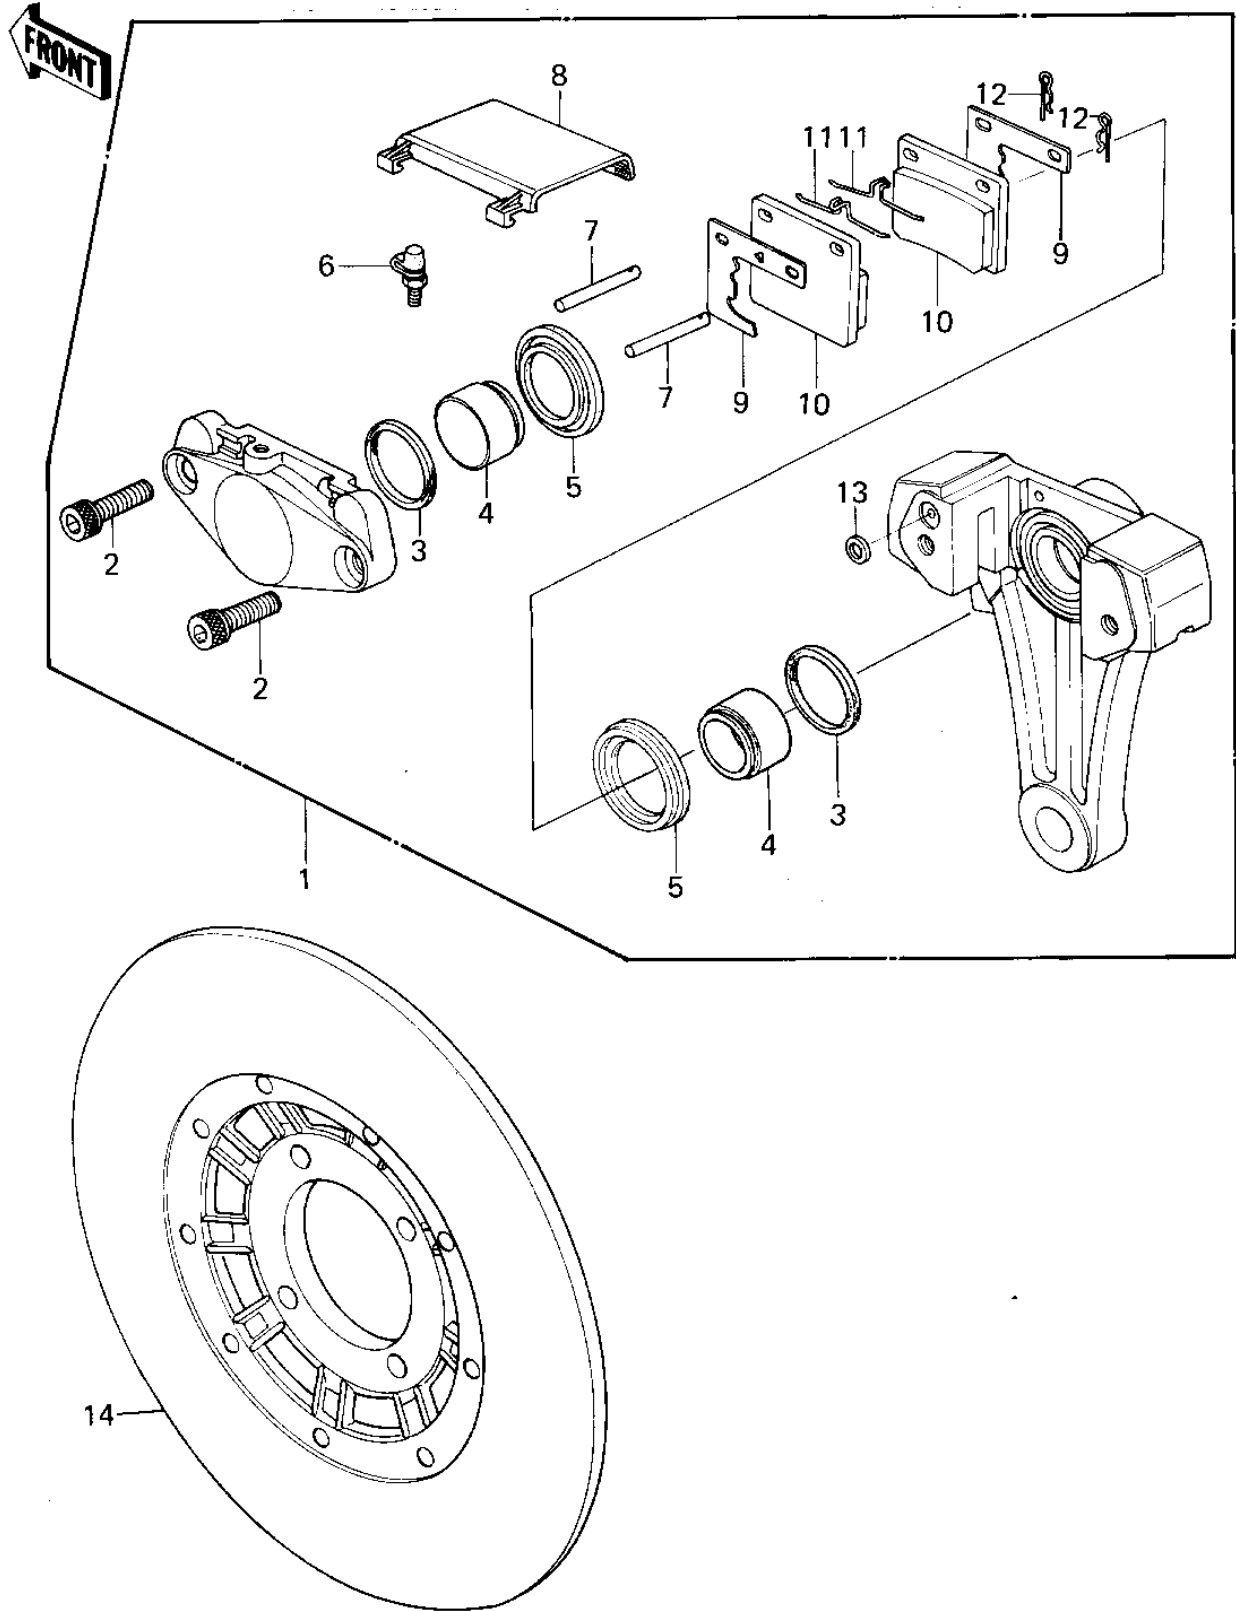

1978 KZ1000 PARTS DIAGRAM

REAR BRAKE ('77-78 A1/A2/A2A)

1978 KZ1000 PARTS LIST

REAR BRAKE ('77-'78 A1/A2/A2A)

ITEM NAME	PART NUMBER	QUANTITY
CALIPER ASSY,REAR (Ref # 1)	43041-025	1
BOLT,REAR CALIPER (Ref # 2)	43033-005	2
RING,PISTON SEAL (Ref # 3)	43049-002	2
PISTON,REAR CALIPER (Ref # 4)	43048-008	2
DUST SEAL,PISTON (Ref # 5)	43054-004	2
BLEEDER SET (Ref # 6)	43085-001	1
PIN (Ref # 7)	43045-007	2
CAP (Ref # 8)	43024-004	1
SHIM (Ref # 9)	43076-004	2
PAD (Ref # 10)	43050-010	2
SPRING (Ref # 11)	43086-002	2
CLIP (Ref # 12)	43084-003	2
RING,SEAL (Ref # 13)	43053-008	1
DISC PLATE,REAR DISC (Ref # 14)	41080-010	1