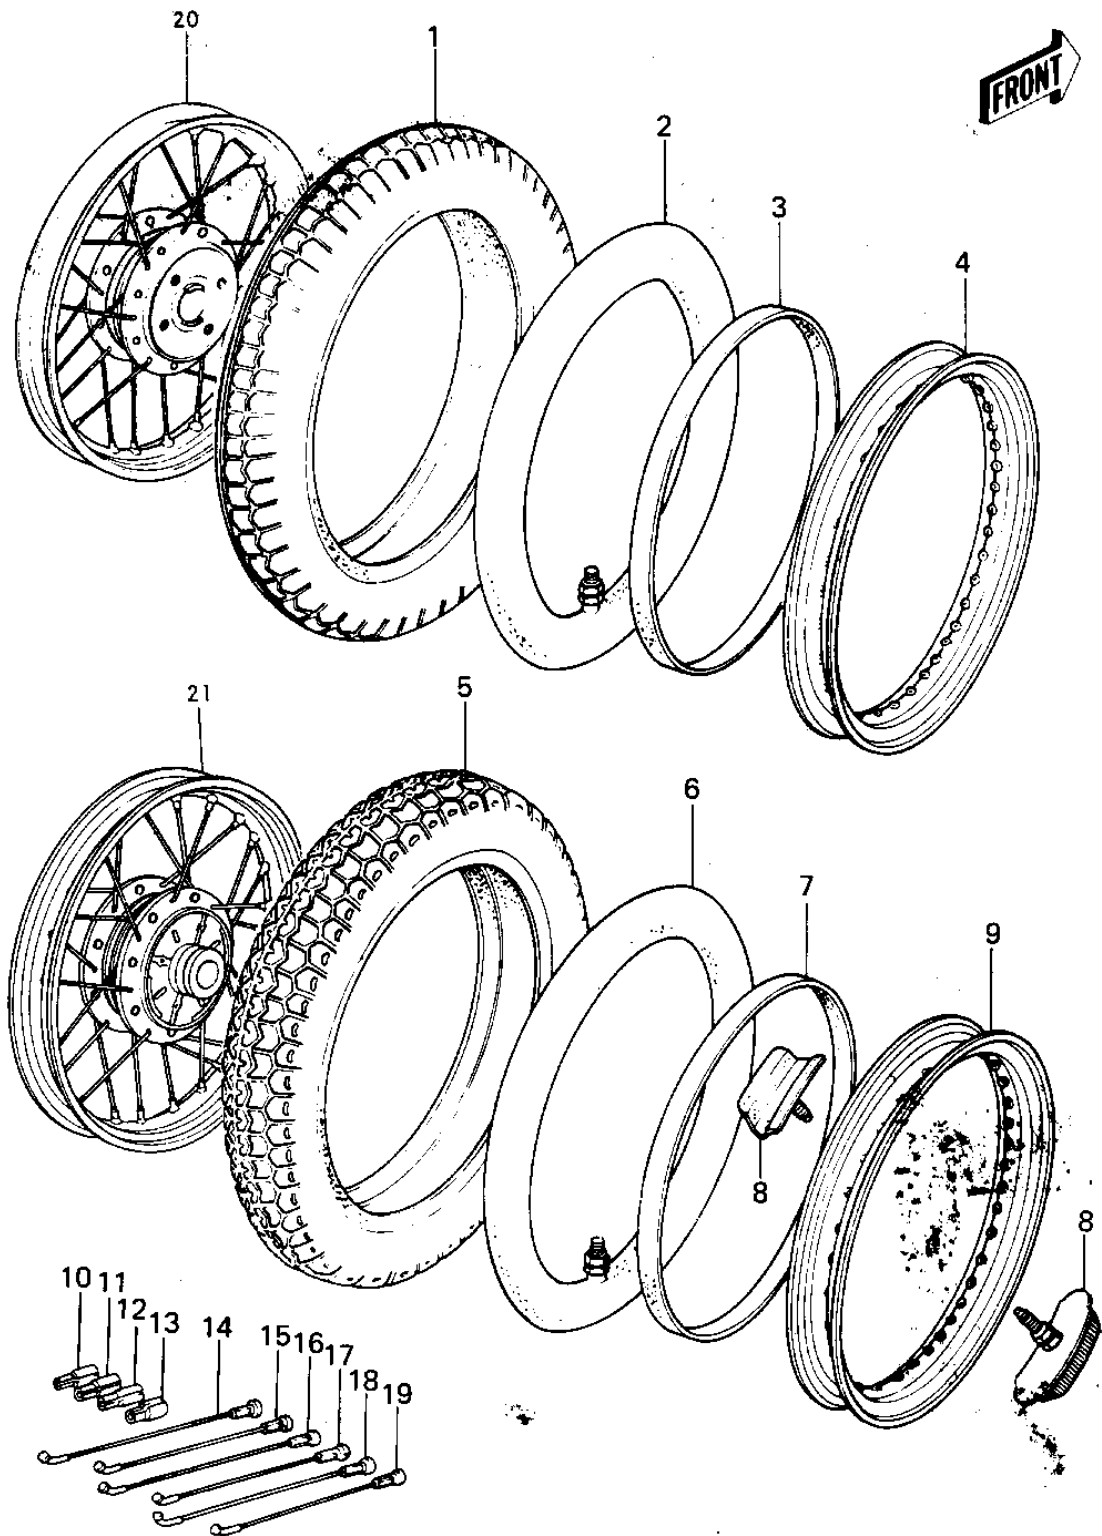

# 1978 KZ1000 PARTS DIAGRAM

WHEELS/TIRES (77-'78 A1/A2/A2A)

# 1978 KZ1000 PARTS LIST

## WHEELS/TIRES ('77-'78 A1/A2/A2A)

ITEM NAME	PART NUMBER	QUANTITY
TIRE 325H-19 F6B (Ref # 1)	41021-038	1
*** N.L.A.*** (Canada) (Ref # 2)	41022-030	1
BAND RIM (Ref # 3)	41023-015	1
RIM (Ref # 4)	41025-085	1
TIRE 400H-18 K87 (Ref # 5)	41021-039	1
TUBE 350/375/410-18 (Ref # 6)	41022-031	1
BAND,RIM,4.00/5.10-1 (Ref # 7)	41023-1006	1
PROTECTOR-BEAD,2.15B (Ref # 8)	41024-008	2
RIM (Ref # 9)	41025-086	1
RIM,REAR,2.15X18 (Ref # 9)	41025-1006	1
WEIGHT,BALANCE,5G (Ref # 10)	41075-1010	AR
WEIGHT,BALANCE,5G (Ref # 10)	41075-1010	AR
WEIGHT,BALANCE,10G (Ref # 11)	41075-1007	AR
WEIGHT,BALANCE,10G (Ref # 11)	41075-1007	AR
WEIGHT,BALANCE,20G (Ref # 12)	41075-1008	AR
WEIGHT,BALANCE,20G (Ref # 12)	41075-1008	AR
WEIGHT,BALANCE,30G (Ref # 13)	41075-1009	AR
WEIGHT,BALANCE,30G (Ref # 13)	41075-1009	AR
SPOKE-ASY,FR INNER (Ref # 14)	41027-085	20
SPOKE-ASY,FR OUTER (Ref # 15)	41028-084	20
SPOKE-ASY,RR INNER R (Ref # 16)	41027-1009	10
SPOKE-ASY,RR INNER R (Ref # 16)	41027-1009	10
SPOKE-ASY,RR OUTER R (Ref # 17)	41028-1007	10
SPOKE-ASY,RR OUTER R (Ref # 17)	41028-1007	10
SPOKE-ASY,RR INNER L (Ref # 18)	41027-1010	10
SPOKE-ASY,RR INNER L (Ref # 18)	41027-1010	10
SPOKE-ASY,RR OUTER L (Ref # 49)	41028-1008	10
SPOKE-ASY,RR OUTER L (Ref # 49)	41028-1008	10
WHEEL ASSY FRONT (Ref # 20)	41074-047	1