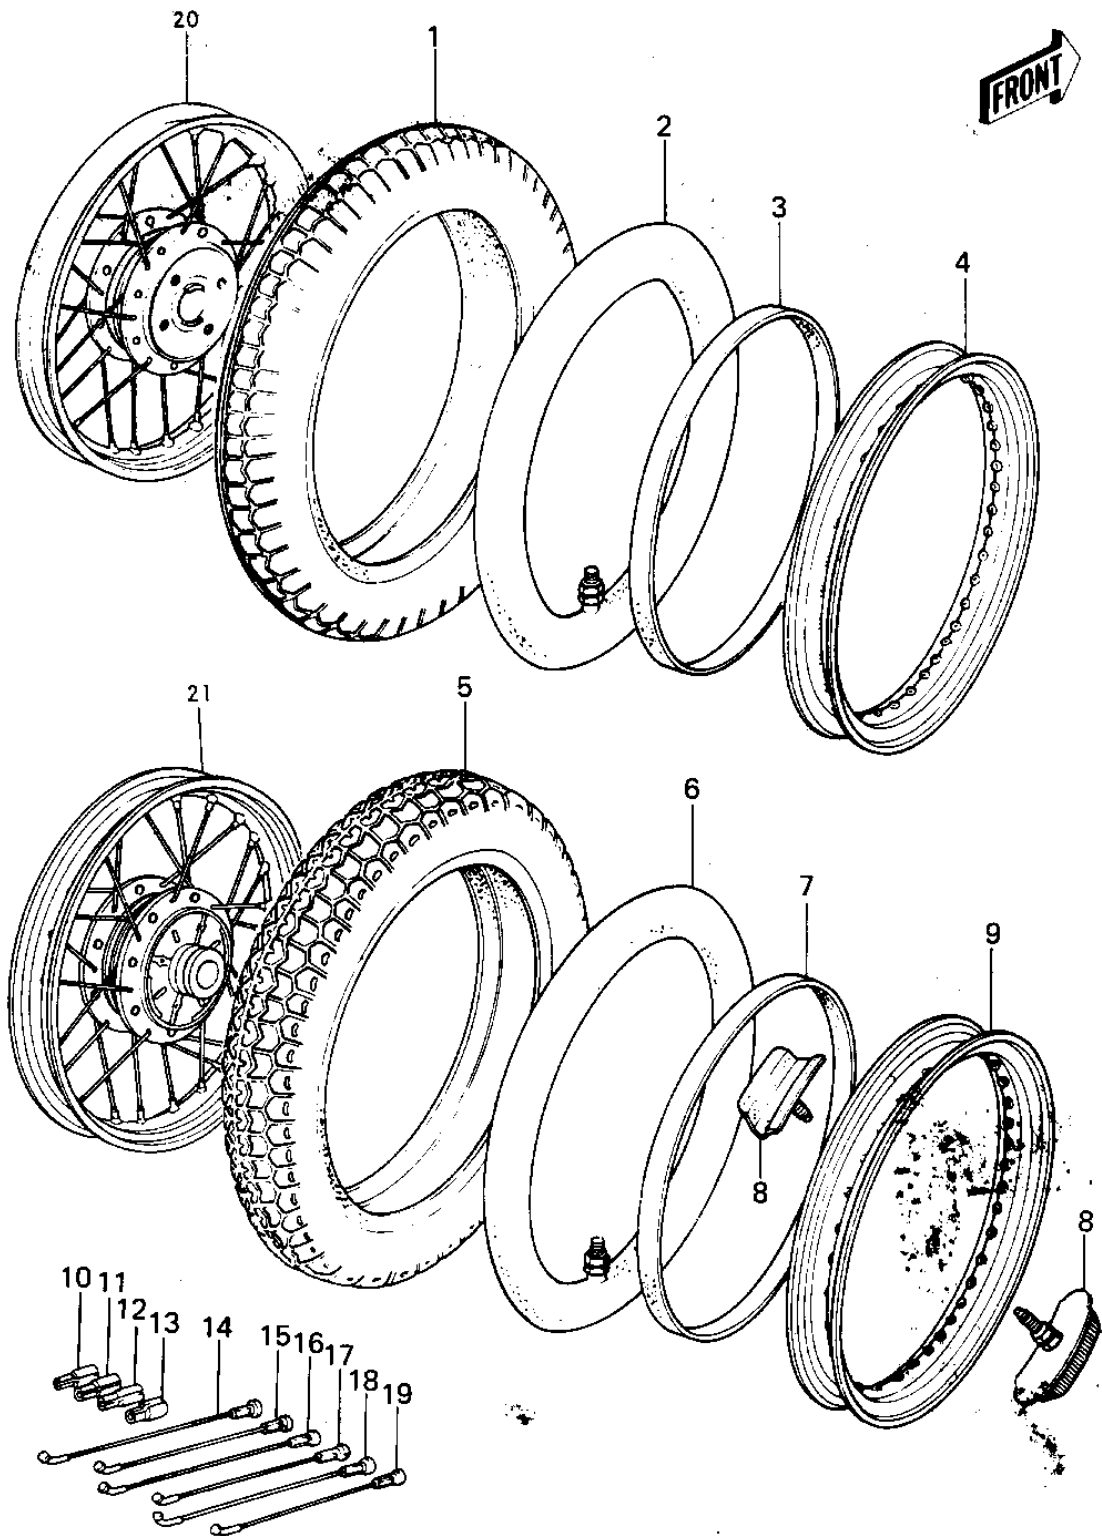

1978 KZ1000 PARTS DIAGRAM

WHEELS/TIRES (77-'78 A1/A2/A2A)

1978 KZ1000 PARTS LIST

WHEELS/TIRES ('77-'78 A1/A2/A2A)

ITEM NAME	PART NUMBER	QUANTITY
TIRE 325H-19 F6B (Ref # 1)	41021-038	1
*** N.L.A.*** (Canada) (Ref # 2)	41022-030	1
BAND RIM (Ref # 3)	41023-015	1
RIM (Ref # 4)	41025-085	1
TIRE 400H-18 K87 (Ref # 5)	41021-039	1
TUBE 350/375/410-18 (Ref # 6)	41022-031	1
BAND,RIM,4.00/5.10-1 (Ref # 7)	41023-1006	1
PROTECTOR-BEAD,2.15B (Ref # 8)	41024-008	2
RIM (Ref # 9)	41025-086	1
RIM,REAR,2.15X18 (Ref # 9)	41025-1006	1
WEIGHT,BALANCE,5G (Ref # 10)	41075-1010	AR
WEIGHT,BALANCE,5G (Ref # 10)	41075-1010	AR
WEIGHT,BALANCE,10G (Ref # 11)	41075-1007	AR
WEIGHT,BALANCE,10G (Ref # 11)	41075-1007	AR
WEIGHT,BALANCE,20G (Ref # 12)	41075-1008	AR
WEIGHT,BALANCE,20G (Ref # 12)	41075-1008	AR
WEIGHT,BALANCE,30G (Ref # 13)	41075-1009	AR
WEIGHT,BALANCE,30G (Ref # 13)	41075-1009	AR
SPOKE-ASY,FR INNER (Ref # 14)	41027-085	20
SPOKE-ASY,FR OUTER (Ref # 15)	41028-084	20
SPOKE-ASY,RR INNER R (Ref # 16)	41027-1009	10
SPOKE-ASY,RR INNER R (Ref # 16)	41027-1009	10
SPOKE-ASY,RR OUTER R (Ref # 17)	41028-1007	10
SPOKE-ASY,RR OUTER R (Ref # 17)	41028-1007	10
SPOKE-ASY,RR INNER L (Ref # 18)	41027-1010	10
SPOKE-ASY,RR INNER L (Ref # 18)	41027-1010	10
SPOKE-ASY,RR OUTER L (Ref # 49)	41028-1008	10
SPOKE-ASY,RR OUTER L (Ref # 49)	41028-1008	10
WHEEL ASSY FRONT (Ref # 20)	41074-047	1