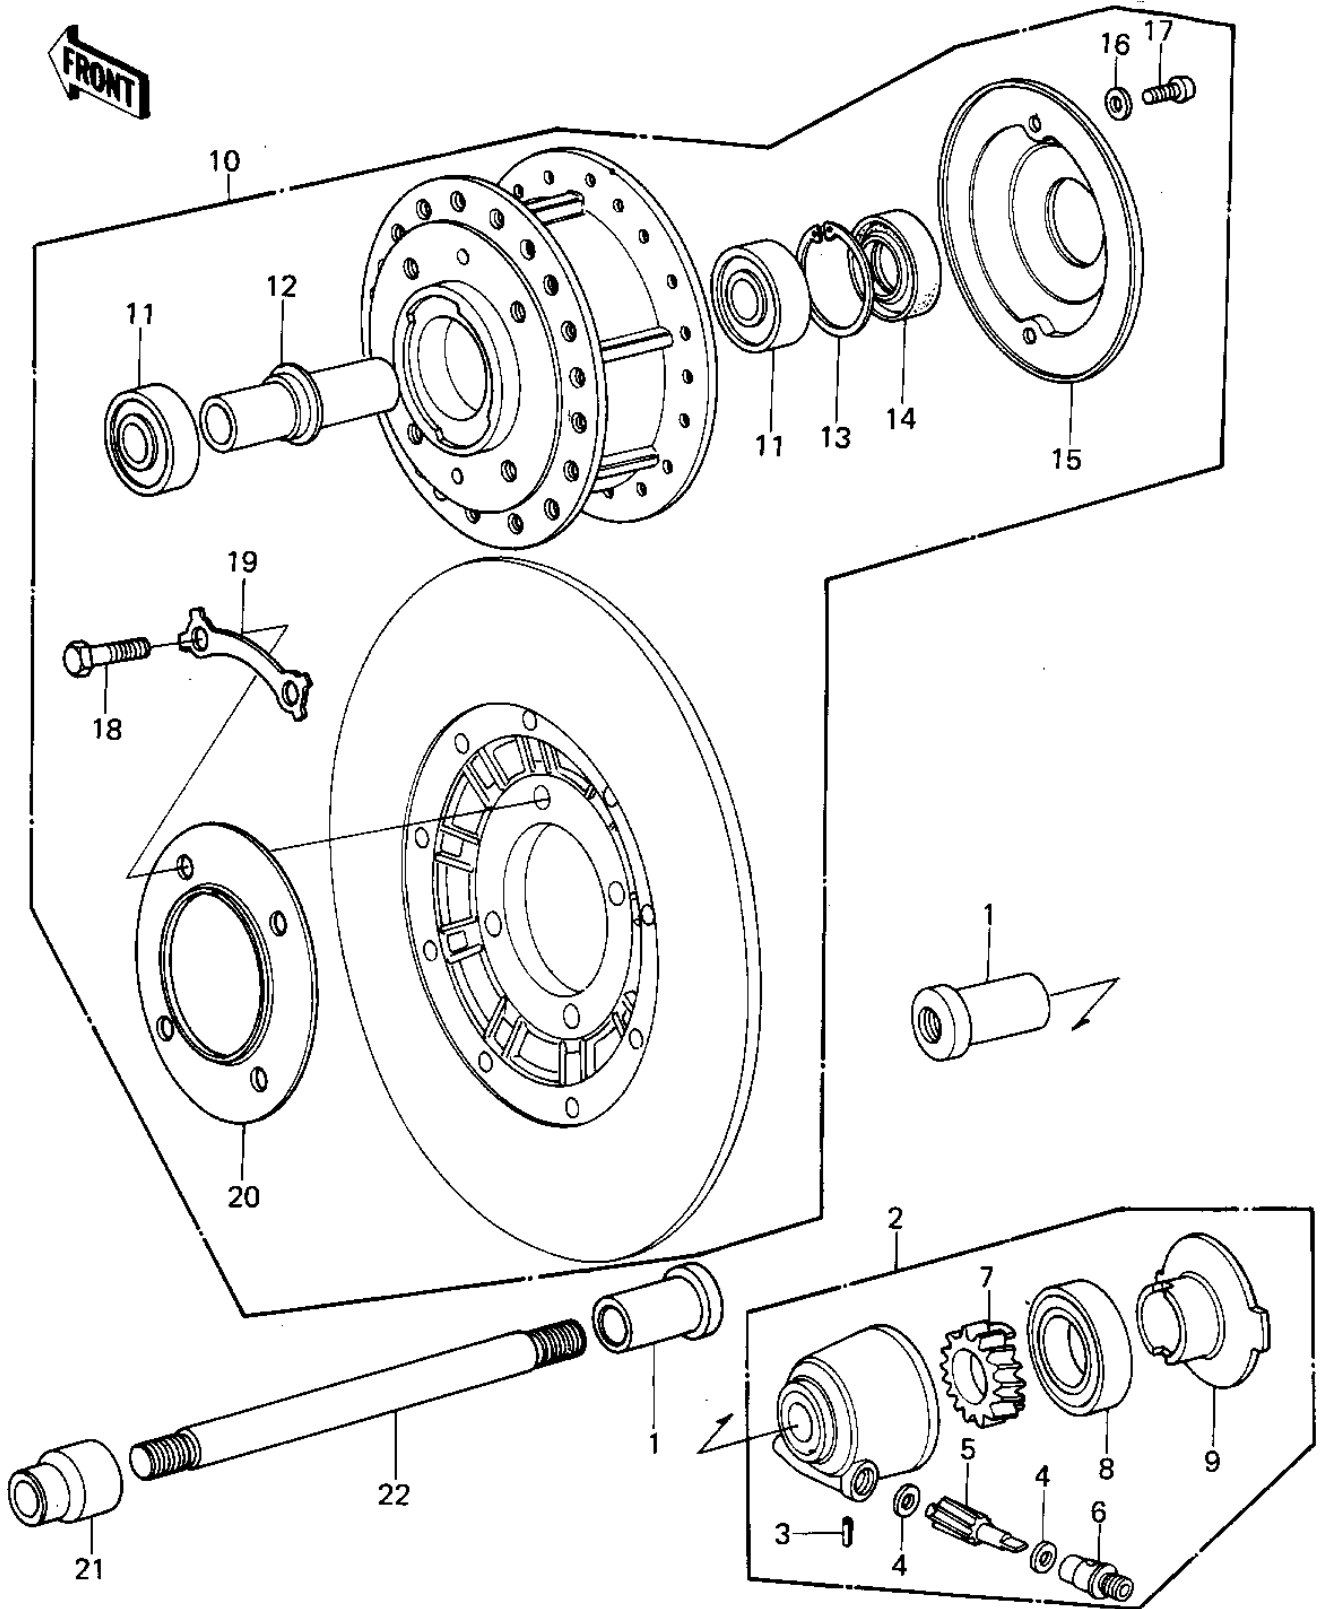

# 1978 KZ1000 PARTS DIAGRAM

FRONT HUB (77-'78 A1/A2/A2A)

# 1978 KZ1000 PARTS LIST

FRONT HUB ('77-'78 A1/A2/A2A)

ITEM NAME	PART NUMBER	QUANTITY
COLLAR,FRONT AXLE (Ref # 1)	41069-033	2
GEAR BOX ASSY (Ref # 2)	41078-008	1
PIN,SPRING (Ref # 3)	41082-001	1
WASHER THRST SPD PIN (Ref # 4)	41063-001	2
PINION,SPEEDOMETER (Ref # 5)	41060-017	1
BUSH,SPEEDMETER CABL (Ref # 6)	41062-005	1
GEAR,SPEEDOMETER (Ref # 7)	41059-026	1
OIL SEAL,BJN30427-C3 (Ref # 8)	92049-1057	1
RECEIVER,GEAR (Ref # 9)	41064-013	1
DRUM-ASSY,FR BRK (Ref # 10)	41034-041	1
BEARING BALL #6203 (Ref # 11)	601B6203	2
COLLAR,BRG (Ref # 12)	41039-028	1
RING, SNAP,43.5M/M (Ref # 13)	92033-1040	1
OIL SEAL (Ref # 14)	654A254008	1
DUST COVER (Ref # 15)	41042-016	1
WASHER PLAIN 5MM (Ref # 16)	411B0500	2
SCREW PAN HEAD 5X12 (Ref # 17)	220B0512	2
BOLT (Ref # 18)	92001-158	4
WASHER,LOCK (Ref # 19)	92088-023	2
DUST COVER (Ref # 20)	41042-014	1
COLLAR,FRONT AXLE (Ref # 21)	41069-032	1
AXLE,FRONT (Ref # 22)	41068-049	1