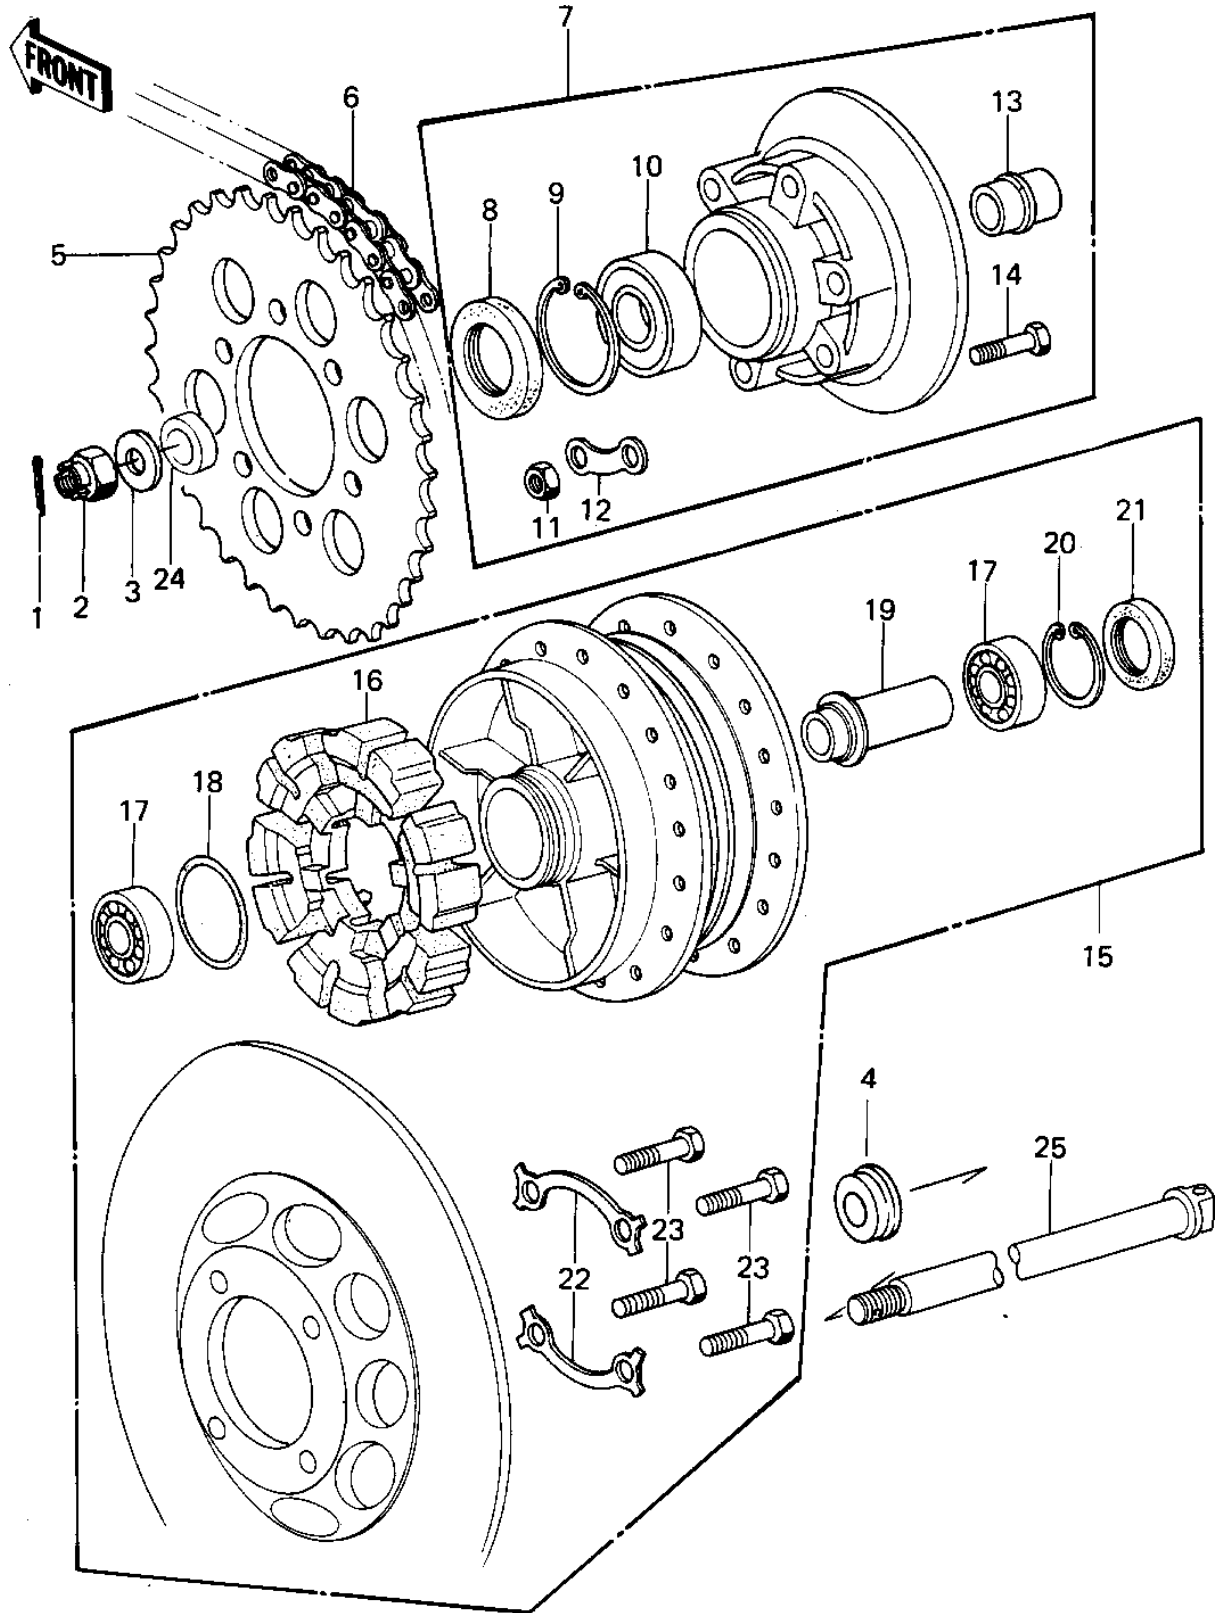

1977 KZ1000 PARTS DIAGRAM

REAR HUB/CHAIN ('77-'78 A1/A2/A2A)

1977 KZ1000 PARTS LIST

REAR HUB/CHAIN ('77-'78 A1/A2/A2A)

| ITEM NAME | PART NUMBER | QUANTITY |
|---------------------------------|-------------|----------|
| PIN-COTTER,4.0X35 (Ref # 1) | 550D4035 | 1 |
| NUT CASTLE,18MM (Ref # 2) | 42045-018 | 1 |
| WASHER,PLAIN,20MM (Ref # 3) | 92022-248 | 1 |
| COLLAR,REAR AXLE (Ref # 4) | 42032-070 | 1 |
| REAR SPROCKET,33T (Ref # 5) | 42041-1010 | 1 |
| DR CHAIN 630X92 (Ref # 6) | 92057-107 | 1 |
| COUPLING ASSY,REAR H (Ref # 7) | 42008-034 | 1 |
| OIL SEAL (Ref # 8) | 92050-027 | 1 |
| CIRCLIP,62M/M (Ref # 9) | 92033-1044 | 1 |
| BALL BEARING,#6206 (Ref # 10) | 601B6206 | 1 |
| NUT 10MM (Ref # 11) | 42045-005 | 6 |
| WASHER LOCK (Ref # 12) | 92088-007 | 3 |
| SLEEVE (Ref # 13) | 42036-024 | 1 |
| BOLT,TORQUE ROD FRON (Ref # 14) | 92001-1208 | 6 |
| DRUM ASSY,REAR BRAKE (Ref # 15) | 42005-053 | 1 |
| SHOCK DAMPER,REAR HU (Ref # 16) | 42014-028 | 1 |
| BEARING BALL #6304 (Ref # 17) | 601B6304 | 2 |
| "O" RING,60MM (Ref # 18) | 671B2560 | 1 |
| COLLAR,BRG (Ref # 19) | 42010-030 | 1 |
| RING,SNAP,56.2M/M (Ref # 20) | 92033-1043 | 1 |
| OIL SEAL WTC35527 (Ref # 21) | 92052-006 | 1 |
| WASHER,LOCK (Ref # 22) | 92088-023 | 2 |
| BOLT (Ref # 23) | 92001-158 | 4 |
| COLLAR,REAR AXLE (Ref # 24) | 42032-071 | 1 |
| AXLE,REAR (Ref # 25) | 42031-034 | 1 |