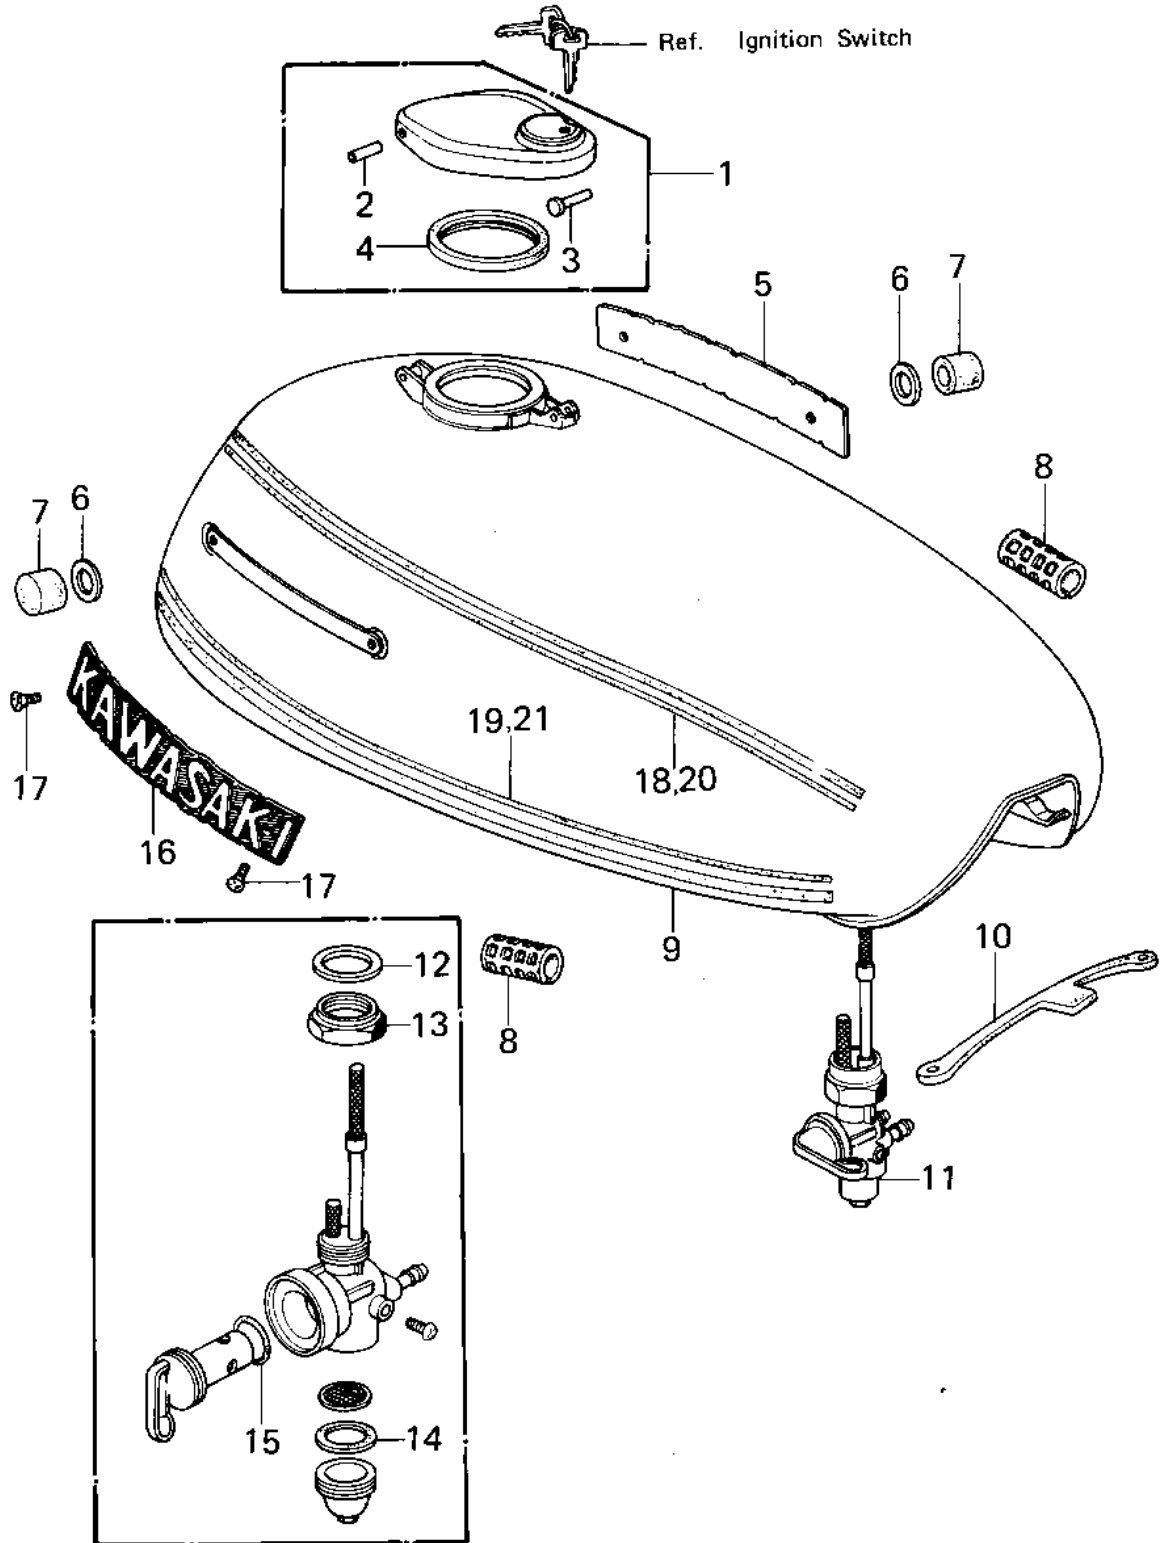

# 1977 KZ1000 PARTS DIAGRAM

FUEL TANK (KZ1000-A1)

# 1977 KZ1000 PARTS LIST

## FUEL TANK (KZ1000-A1)

ITEM NAME	PART NUMBER	QUANTITY
CAP,FUEL TANK (Ref # 1)	51048-012	1
PIN,CAP HINGE (Ref # 2)	92043-127	1
PIN,HOOK (Ref # 3)	92043-126	1
GASKET-FUEL TANK CAP (Ref # 4)	51059-008	1
EMBLEM,FUEL TANK (Ref # 5)	56014-1006	1
WASHER-PL-10.5X26X2. (Ref # 6)	92022-044	2
DAMPER RUBBER,FL TAN (Ref # 7)	92075-125	2
DAMPER RUBBER (Ref # 8)	92075-084	2
TANK-FUEL,D.WINE RED (Ref # 9)	51001-1008-4H	1
TANK-FUEL,D.WINE RED (Ref # 9)	51001-1008-4H	1
TANK-FUEL,D.SKY BLUE (Ref # 9)	51001-1008-4J	1
TANK-FUEL,D.SKY BLUE (Ref # 9)	51001-1008-4J	1
BAND,FUEL TANK (Ref # 10)	92072-042	1
TAP ASSY,FUEL (Ref # 11)	51023-1021	1
GASKET-FUEL COCK JNT (Ref # 12)	92065-081	1
FUEL COCK JOINT NUT (Ref # 13)	51035-009	1
GASKET FUEL COCK CUP (Ref # 14)	51037-010	1
"O" RING, 10MM (Ref # 15)	670B2010	1
EMBLEM,FUEL TANK (Ref # 16)	56014-1006	1
SCREW-CSK-CROS (Ref # 17)	221C0306	4