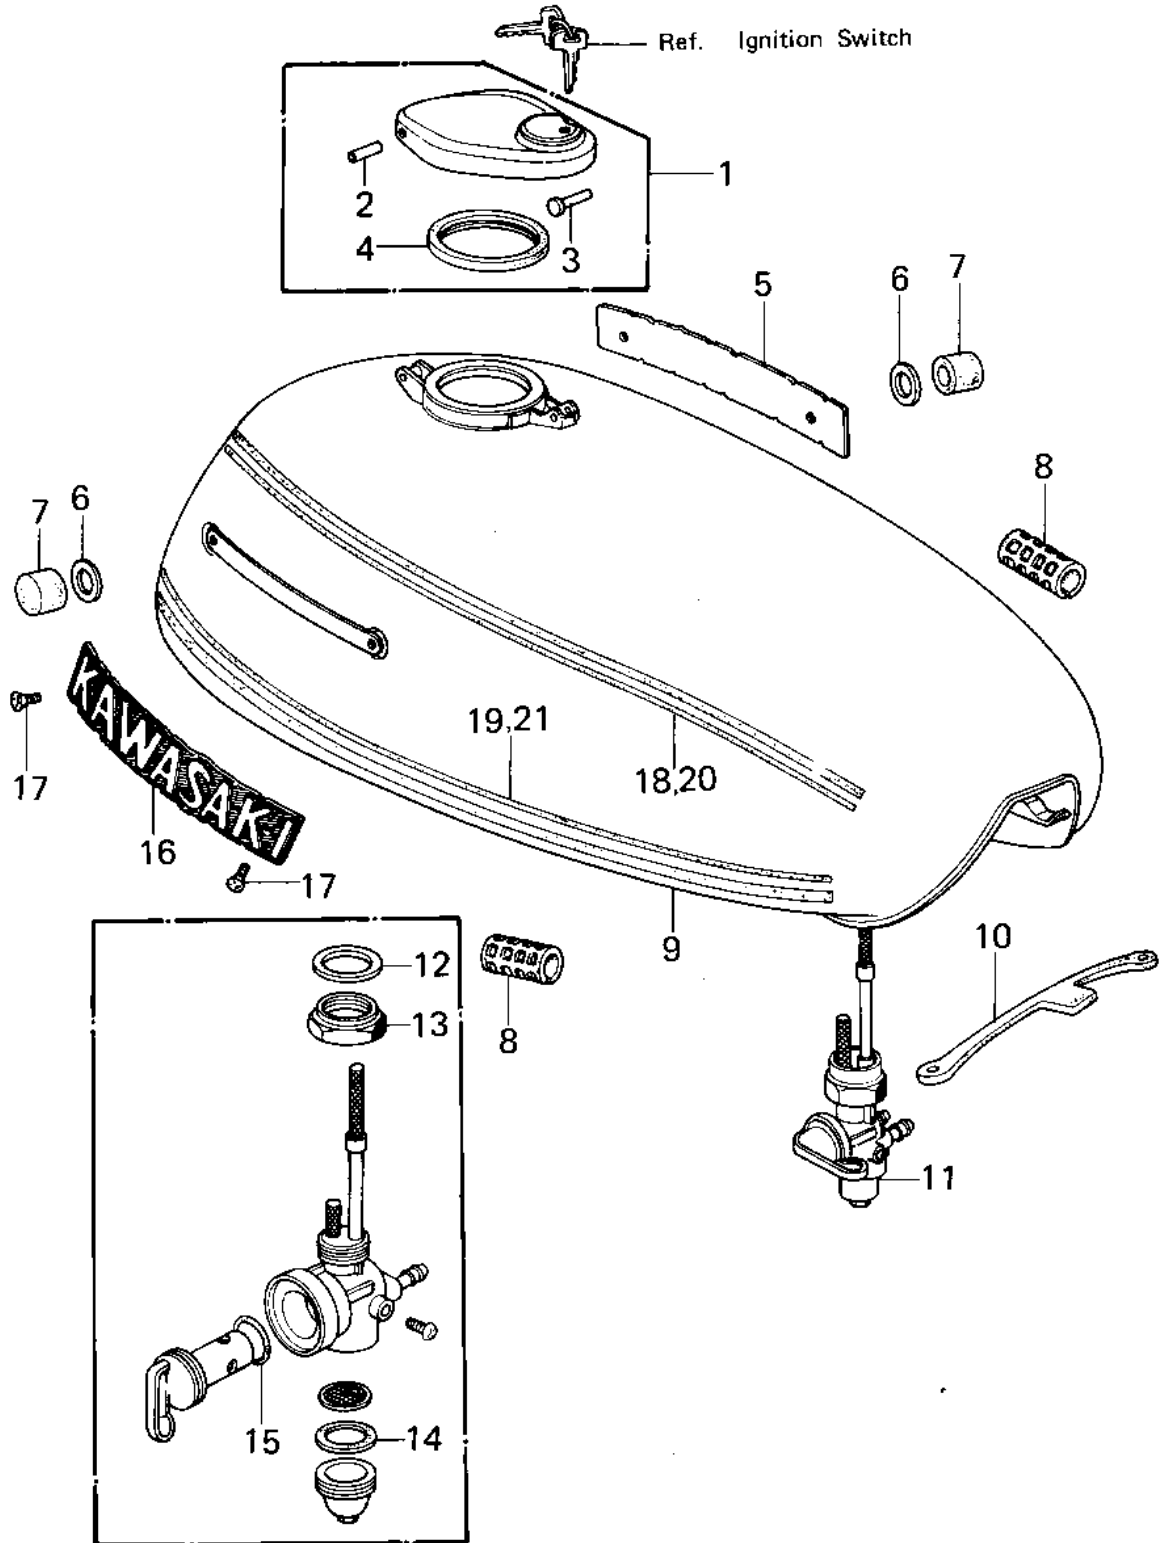

1978 KZ1000 PARTS DIAGRAM

FUEL TANK (KZ1000-A1)

1978 KZ1000 PARTS LIST

FUEL TANK (KZ1000-A1)

ITEM NAME	PART NUMBER	QUANTITY
CAP,FUEL TANK (Ref # 1)	51048-012	1
PIN,CAP HINGE (Ref # 2)	92043-127	1
PIN,HOOK (Ref # 3)	92043-126	1
GASKET-FUEL TANK CAP (Ref # 4)	51059-008	1
EMBLEM,FUEL TANK (Ref # 5)	56014-1006	1
WASHER-PL-10.5X26X2. (Ref # 6)	92022-044	2
DAMPER RUBBER,FL TAN (Ref # 7)	92075-125	2
DAMPER RUBBER (Ref # 8)	92075-084	2
TANK-FUEL,D.WINE RED (Ref # 9)	51001-1008-4H	1
TANK-FUEL,D.WINE RED (Ref # 9)	51001-1008-4H	1
TANK-FUEL,D.SKY BLUE (Ref # 9)	51001-1008-4J	1
TANK-FUEL,D.SKY BLUE (Ref # 9)	51001-1008-4J	1
BAND,FUEL TANK (Ref # 10)	92072-042	1
TAP ASSY,FUEL (Ref # 11)	51023-1021	1
GASKET-FUEL COCK JNT (Ref # 12)	92065-081	1
FUEL COCK JOINT NUT (Ref # 13)	51035-009	1
GASKET FUEL COCK CUP (Ref # 14)	51037-010	1
"O" RING, 10MM (Ref # 15)	670B2010	1
EMBLEM,FUEL TANK (Ref # 16)	56014-1006	1
SCREW-CSK-CROS (Ref # 17)	221C0306	4