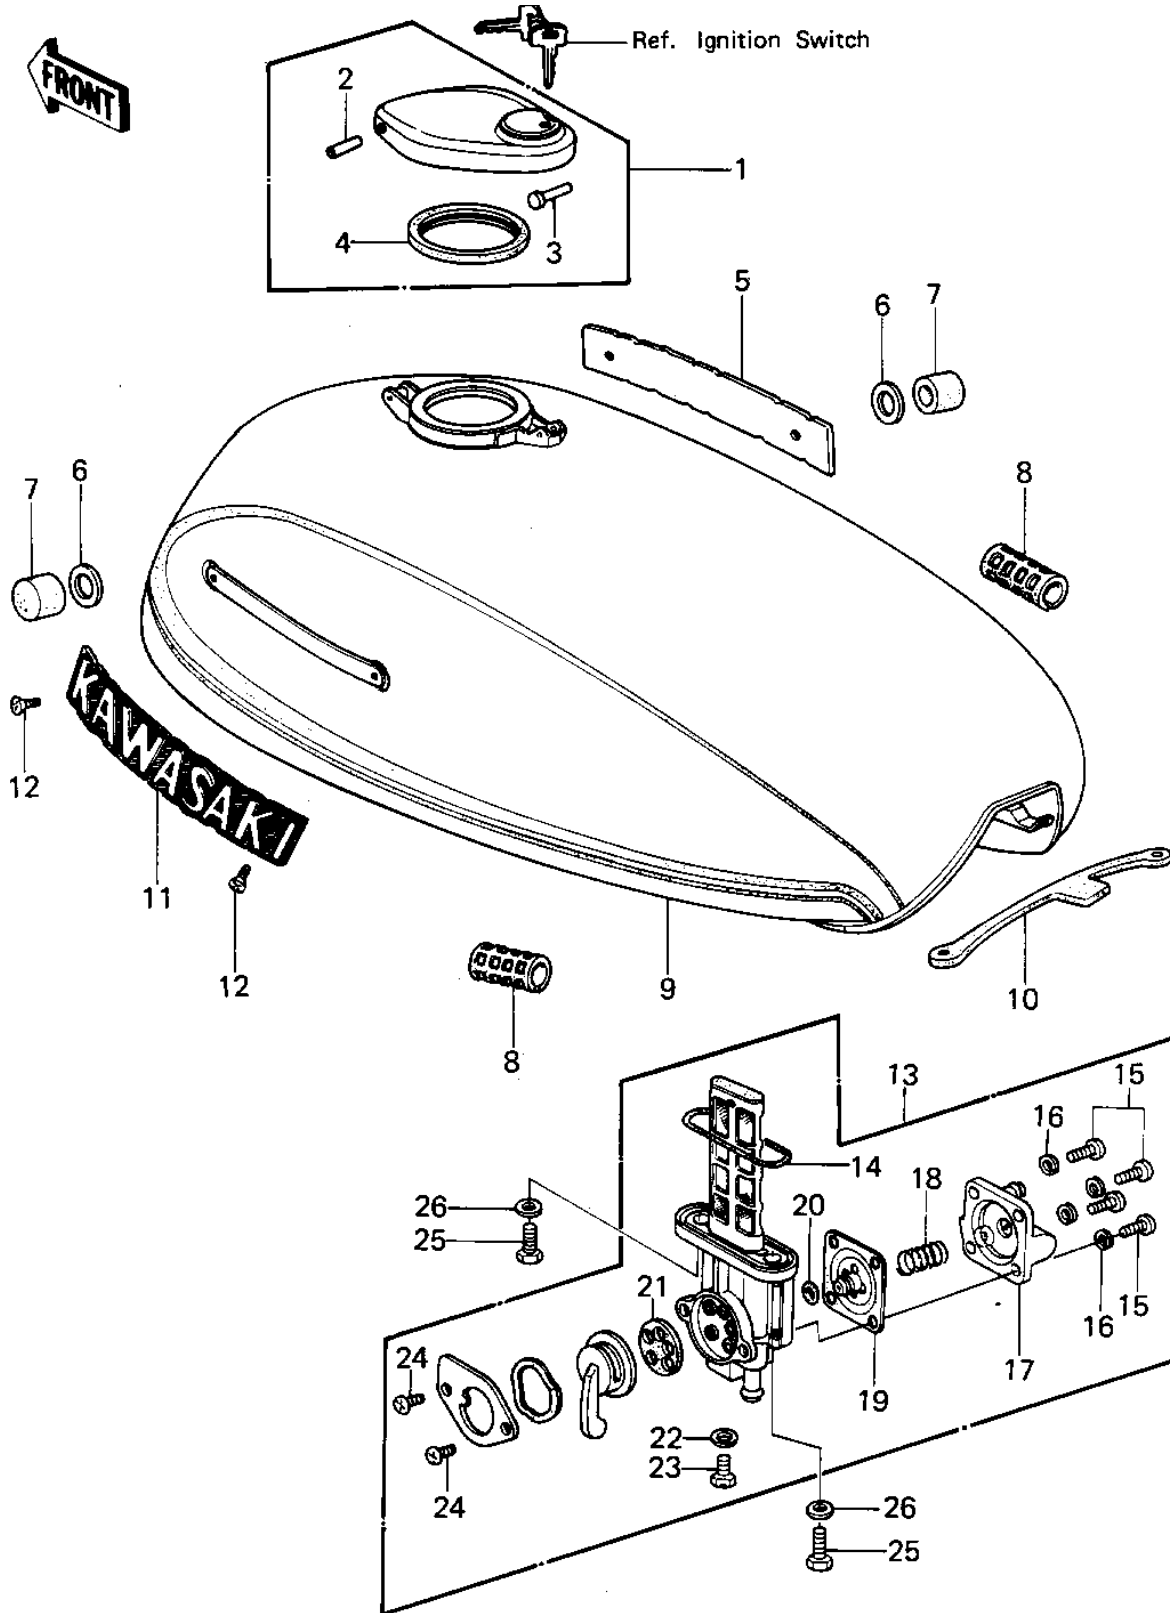

1977 KZ1000 PARTS DIAGRAM

FUEL TANK (KZ1000-A2/A2A)

R
—

2000

1977 KZ1000 PARTS LIST

FUEL TANK (KZ1000-A2/A2A)

ITEM NAME	PART NUMBER	QUANTITY
CAP,FUEL TANK (Ref # 1)	51048-012	1
PIN,CAP HINGE (Ref # 2)	92043-127	1
PIN,HOOK (Ref # 3)	92043-126	1
GASKET-FUEL TANK CAP (Ref # 4)	51059-008	1
EMBLEM,FUEL TANK (Ref # 5)	56014-1006	1
WASHER-PL-10.5X26X2. (Ref # 6)	92022-044	2
DAMPER RUBBER,FL TAN (Ref # 7)	92075-125	2
DAMPER RUBBER (Ref # 8)	92075-084	2
TANK-FUEL,L.GREEN (Ref # 9)	51001-1007-7T	1
TANK-FUEL,L.RED (Ref # 9)	51001-1007-7V	1
TANK-FUEL,EBONY (Ref # 9)	51001-1007-8G	1
BAND,FUEL TANK (Ref # 10)	92072-042	1
EMBLEM,FUEL TANK (Ref # 11)	56014-1006	1
SCREW-CSK-CROS (Ref # 12)	221C0306	4
TAP ASSY,FUEL (Ref # 13)	51023-1018	1
"O" RING (Ref # 14)	43058-1001	1
SCREW-PAN-CRSOSS,4X1 (Ref # 15)	220B0412	4
WASHER SPRING 4MM (Ref # 16)	461F0400	4
COVER ASSY,FUEL TAP (Ref # 17)	51036-1001	1
SPRING,DIAPHRAGM (Ref # 18)	92081-1054	1
DIAPHRAGM VALVE ASSY (Ref # 19)	16126-1011	1
"O" RING,DIAPHRAGM (Ref # 20)	92055-1068	1
GASKET,FUEL TAP (Ref # 21)	11009-1044	1
GASKET,DRAIN BOLT (Ref # 22)	11009-1045	1
BOLT,DRAIN (Ref # 23)	92001-1089	1
SCREW PAN HEAD 4X8 (Ref # 24)	220B0408	2
BOLT-HEX HEAD,6X16 (Ref # 25)	92001-114	2
WASHER-PLAIN (Ref # 26)	92022-183	2