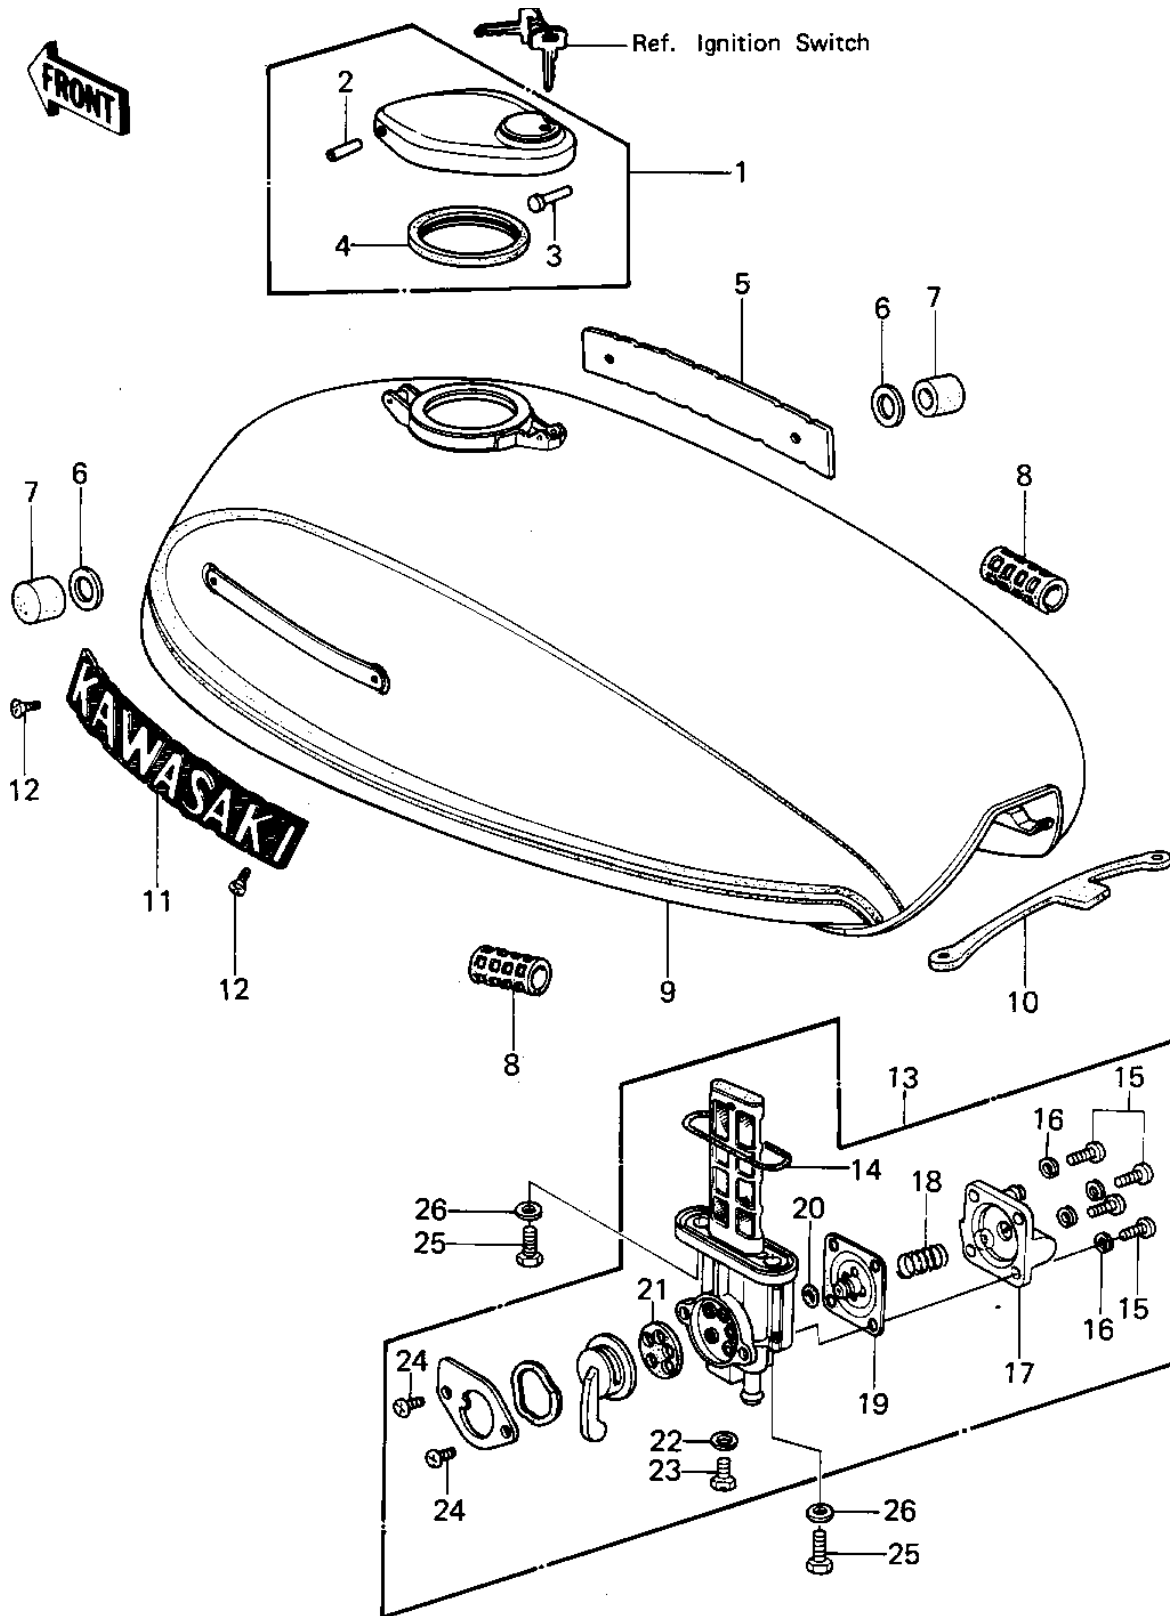

# 1978 KZ1000 PARTS DIAGRAM

FUEL TANK (KZ1000-A2/A2A)

R  
—

2000

## FUEL TANK (KZ1000-A2/A2A)

ITEM NAME	PART NUMBER	QUANTITY
CAP,FUEL TANK (Ref # 1)	51048-012	1
PIN,CAP HINGE (Ref # 2)	92043-127	1
PIN,HOOK (Ref # 3)	92043-126	1
GASKET-FUEL TANK CAP (Ref # 4)	51059-008	1
EMBLEM,FUEL TANK (Ref # 5)	56014-1006	1
WASHER-PL-10.5X26X2. (Ref # 6)	92022-044	2
DAMPER RUBBER,FL TAN (Ref # 7)	92075-125	2
DAMPER RUBBER (Ref # 8)	92075-084	2
TANK-FUEL,L.GREEN (Ref # 9)	51001-1007-7T	1
TANK-FUEL,L.RED (Ref # 9)	51001-1007-7V	1
TANK-FUEL,EBONY (Ref # 9)	51001-1007-8G	1
BAND,FUEL TANK (Ref # 10)	92072-042	1
EMBLEM,FUEL TANK (Ref # 11)	56014-1006	1
SCREW-CSK-CROS (Ref # 12)	221C0306	4
TAP ASSY,FUEL (Ref # 13)	51023-1018	1
"O" RING (Ref # 14)	43058-1001	1
SCREW-PAN-CRSOSS,4X1 (Ref # 15)	220B0412	4
WASHER SPRING 4MM (Ref # 16)	461F0400	4
COVER ASSY,FUEL TAP (Ref # 17)	51036-1001	1
SPRING,DIAPHRAGM (Ref # 18)	92081-1054	1
DIAPHRAGM VALVE ASSY (Ref # 19)	16126-1011	1
"O" RING,DIAPHRAGM (Ref # 20)	92055-1068	1
GASKET,FUEL TAP (Ref # 21)	11009-1044	1
GASKET,DRAIN BOLT (Ref # 22)	11009-1045	1
BOLT,DRAIN (Ref # 23)	92001-1089	1
SCREW PAN HEAD 4X8 (Ref # 24)	220B0408	2
BOLT-HEX HEAD,6X16 (Ref # 25)	92001-114	2
WASHER-PLAIN (Ref # 26)	92022-183	2