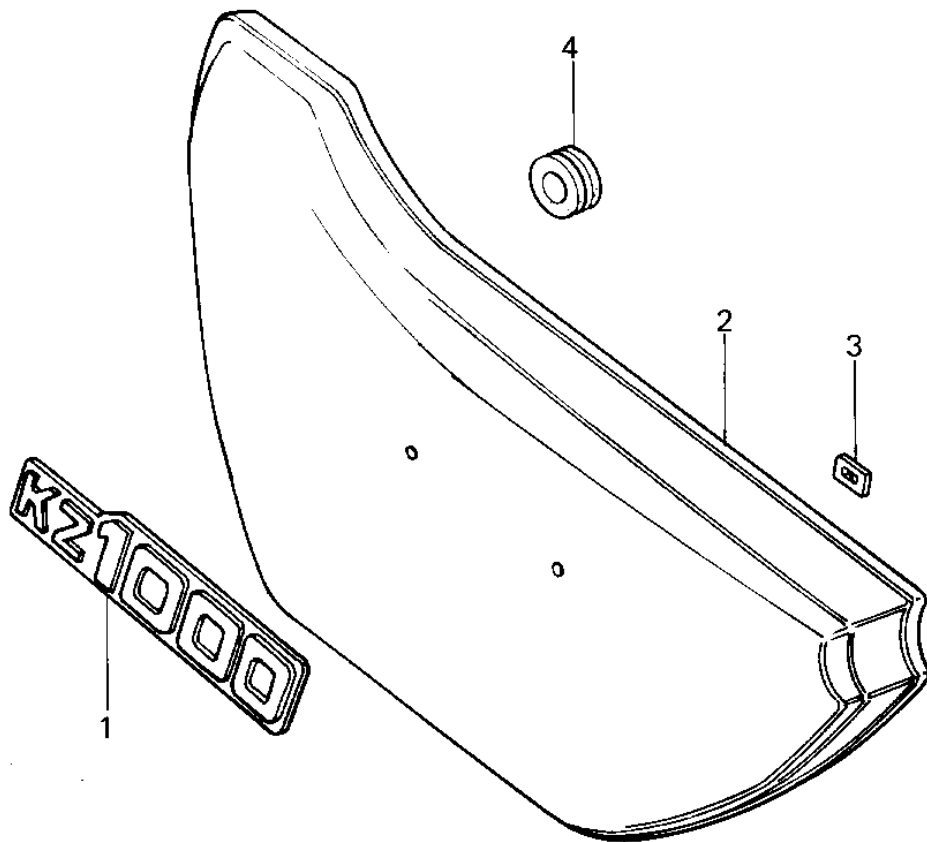

1977 KZ1000 PARTS DIAGRAM

SIDE COVERS (77-78 A1/A2/A2A)

2000

1977 KZ1000 PARTS LIST

SIDE COVERS ('77-'78 A1/A2/A2A)

ITEM NAME	PART NUMBER	QUANTITY
EMBLEM,SIDE COVER (Ref # 1)	56018-261	2
COVER,L.H SIDE,D.W.R (Ref # 2)	36001-054-4H	1
COVER,L.H. SIDE D.BL (Ref # 2)	36001-054-4J	1
COVER,L.H.SIDE,GREEN (Ref # 2)	36001-054-7T	1
COVER,L.H.SIDE,L.RED (Ref # 2)	36001-054-7V	1
NUT,LOCK,3MM (Ref # 3)	92018-005	4
GROMMET (Ref # 4)	92071-056	6
COVER,RH SIDE,D.W.RE (Ref # 5)	36007-058-4H	1
COVER,RH SIDE,D.SKY (Ref # 5)	36007-058-4J	1
COVER,RH SIDE,GREEN (Ref # 5)	36007-058-7T	1
COVER,RH SIDE,L.RED (Ref # 5)	36007-058-7V	1
COVER,RH SIDE,EBONY (Ref # 5)	36007-058-8G	1