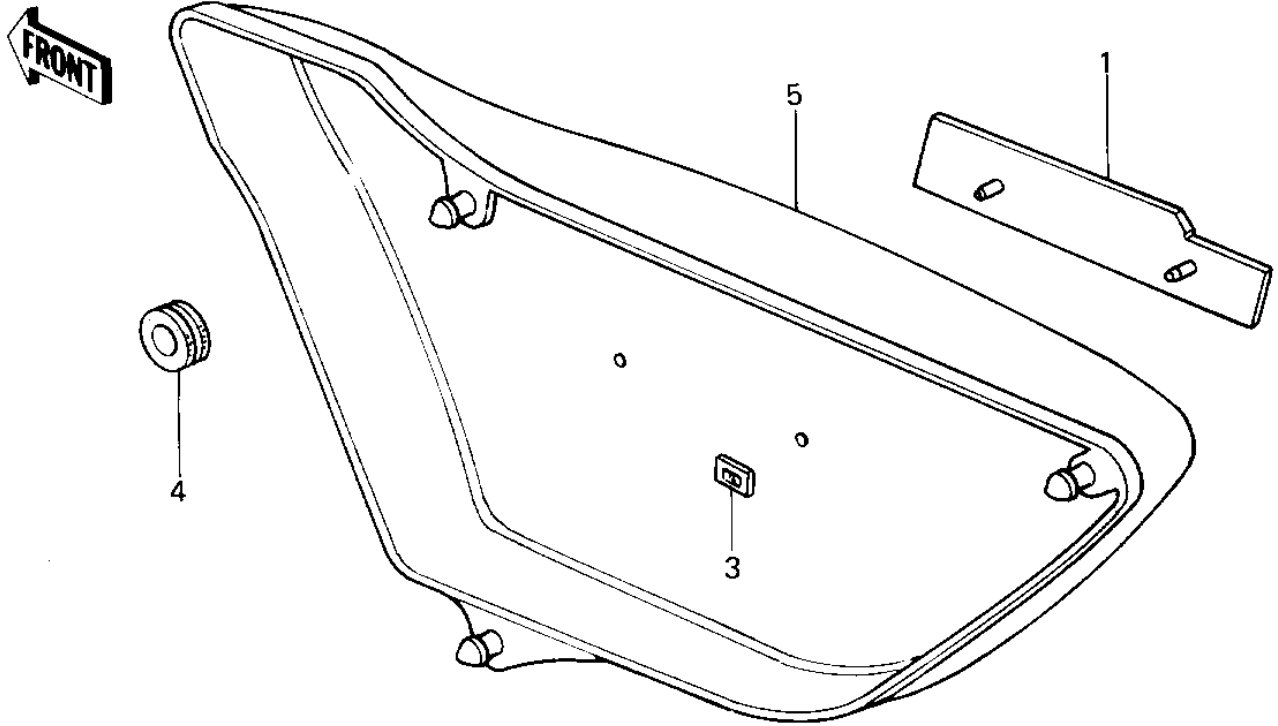

1977 KZ1000 PARTS DIAGRAM

SIDE COVERS (77-78 A1/A2/A2A)

2000

1977 KZ1000 PARTS LIST

SIDE COVERS ('77-'78 A1/A2/A2A)

ITEM NAME	PART NUMBER	QUANTITY
EMBLEM,SIDE COVER (Ref # 1)	56018-261	2
COVER,L.H SIDE,D.W.R (Ref # 2)	36001-054-4H	1
COVER,L.H. SIDE D.BL (Ref # 2)	36001-054-4J	1
COVER,L.H.SIDE,GREEN (Ref # 2)	36001-054-7T	1
COVER,L.H.SIDE,L.RED (Ref # 2)	36001-054-7V	1
NUT,LOCK,3MM (Ref # 3)	92018-005	4
GROMMET (Ref # 4)	92071-056	6
COVER,RH SIDE,D.W.RE (Ref # 5)	36007-058-4H	1
COVER,RH SIDE,D.SKY (Ref # 5)	36007-058-4J	1
COVER,RH SIDE,GREEN (Ref # 5)	36007-058-7T	1
COVER,RH SIDE,L.RED (Ref # 5)	36007-058-7V	1
COVER,RH SIDE,EBONY (Ref # 5)	36007-058-8G	1