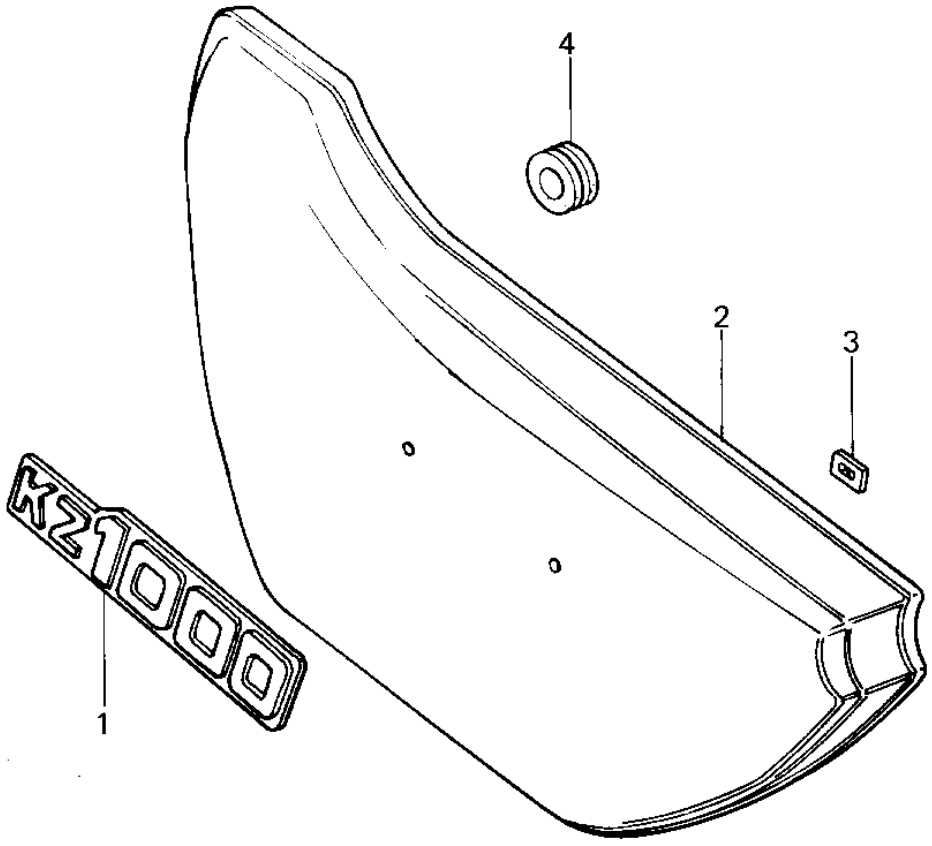

1978 KZ1000 PARTS DIAGRAM

SIDE COVERS (77-78 A1/A2/A2A)

FRONT

R

2000

1978 KZ1000 PARTS LIST

SIDE COVERS ('77-'78 A1/A2/A2A)

ITEM NAME	PART NUMBER	QUANTITY
EMBLEM,SIDE COVER (Ref # 1)	56018-261	2
COVER,L.H SIDE,D.W.R (Ref # 2)	36001-054-4H	1
COVER,L.H. SIDE D.BL (Ref # 2)	36001-054-4J	1
COVER,L.H.SIDE,GREEN (Ref # 2)	36001-054-7T	1
COVER,L.H.SIDE,L.RED (Ref # 2)	36001-054-7V	1
NUT,LOCK,3MM (Ref # 3)	92018-005	4
GROMMET (Ref # 4)	92071-056	6
COVER,RH SIDE,D.W.RE (Ref # 5)	36007-058-4H	1
COVER,RH SIDE,D.SKY (Ref # 5)	36007-058-4J	1
COVER,RH SIDE,GREEN (Ref # 5)	36007-058-7T	1
COVER,RH SIDE,L.RED (Ref # 5)	36007-058-7V	1
COVER,RH SIDE,EBONY (Ref # 5)	36007-058-8G	1