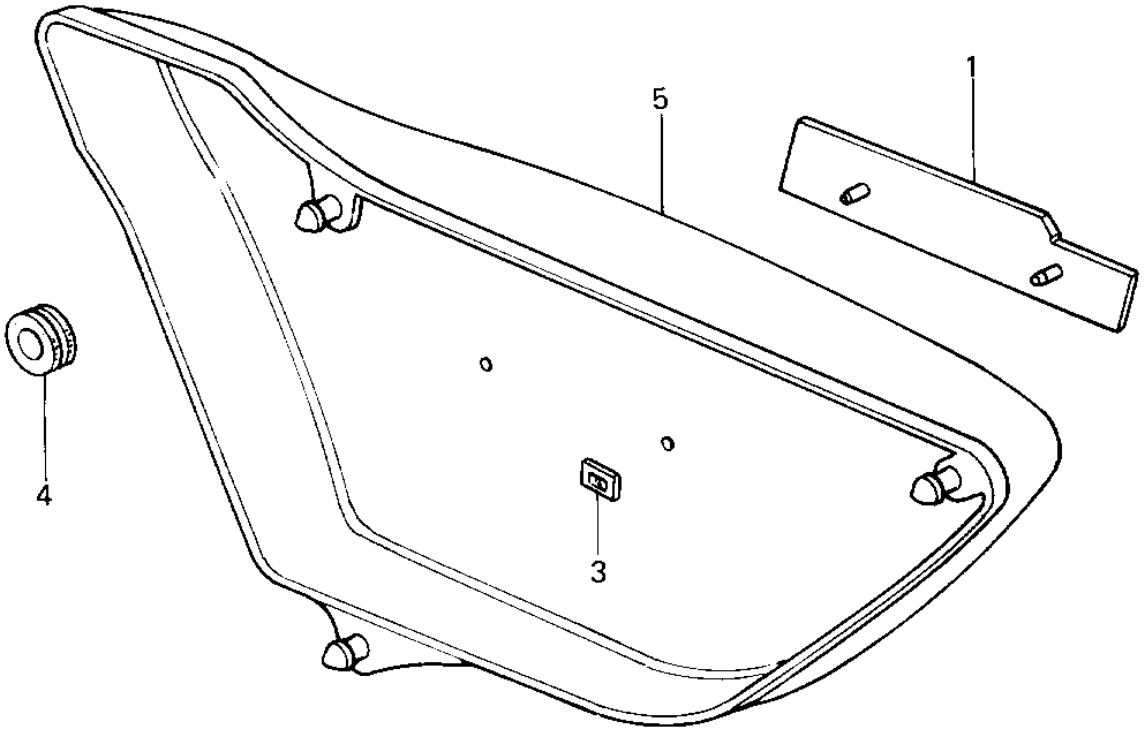

1978 KZ1000 PARTS DIAGRAM

SIDE COVERS (77-78 A1/A2/A2A)

FRONT

R

2000

1978 KZ1000 PARTS LIST

SIDE COVERS ('77-'78 A1/A2/A2A)

ITEM NAME	PART NUMBER	QUANTITY
EMBLEM,SIDE COVER (Ref # 1)	56018-261	2
COVER,L.H SIDE,D.W.R (Ref # 2)	36001-054-4H	1
COVER,L.H. SIDE D.BL (Ref # 2)	36001-054-4J	1
COVER,L.H.SIDE,GREEN (Ref # 2)	36001-054-7T	1
COVER,L.H.SIDE,L.RED (Ref # 2)	36001-054-7V	1
NUT,LOCK,3MM (Ref # 3)	92018-005	4
GROMMET (Ref # 4)	92071-056	6
COVER,RH SIDE,D.W.RE (Ref # 5)	36007-058-4H	1
COVER,RH SIDE,D.SKY (Ref # 5)	36007-058-4J	1
COVER,RH SIDE,GREEN (Ref # 5)	36007-058-7T	1
COVER,RH SIDE,L.RED (Ref # 5)	36007-058-7V	1
COVER,RH SIDE,EBONY (Ref # 5)	36007-058-8G	1