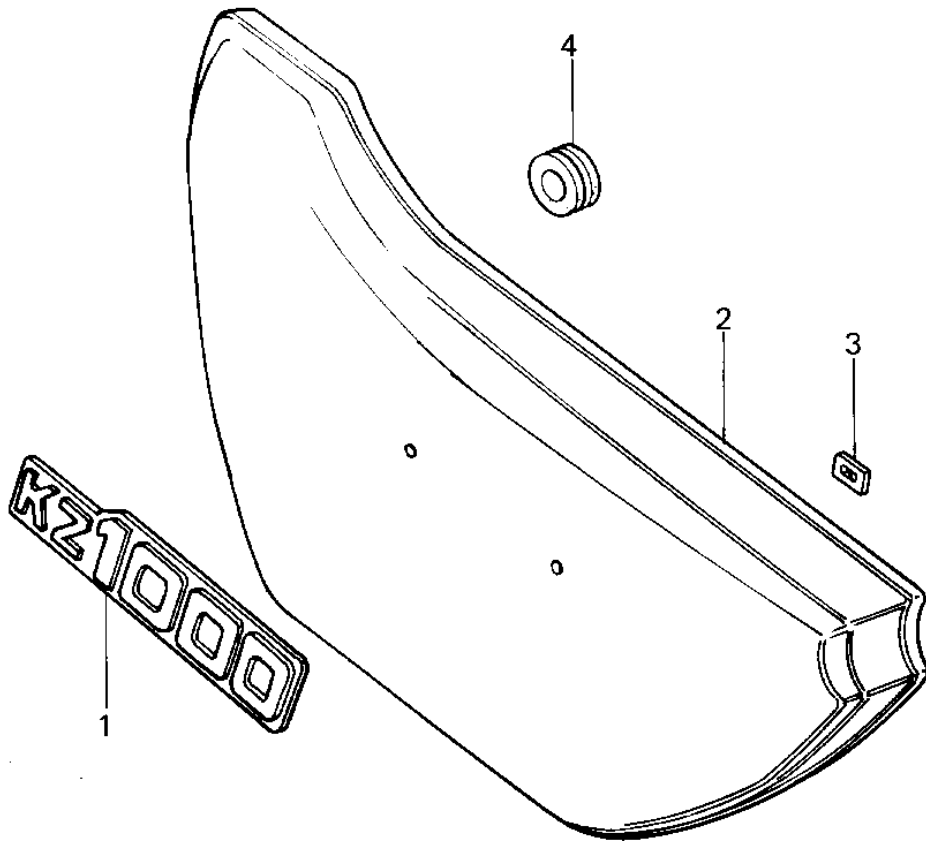

1978 KZ1000 PARTS DIAGRAM

SIDE COVERS (77-78 A1/A2/A2A)

FRONT

R

2000

1978 KZ1000 PARTS LIST

SIDE COVERS ('77-'78 A1/A2/A2A)

ITEM NAME	PART NUMBER	QUANTITY
EMBLEM,SIDE COVER (Ref # 1)	56018-261	2
COVER,L.H SIDE,D.W.R (Ref # 2)	36001-054-4H	1
COVER,L.H. SIDE D.BL (Ref # 2)	36001-054-4J	1
COVER,L.H.SIDE,GREEN (Ref # 2)	36001-054-7T	1
COVER,L.H.SIDE,L.RED (Ref # 2)	36001-054-7V	1
NUT,LOCK,3MM (Ref # 3)	92018-005	4
GROMMET (Ref # 4)	92071-056	6
COVER,RH SIDE,D.W.RE (Ref # 5)	36007-058-4H	1
COVER,RH SIDE,D.SKY (Ref # 5)	36007-058-4J	1
COVER,RH SIDE,GREEN (Ref # 5)	36007-058-7T	1
COVER,RH SIDE,L.RED (Ref # 5)	36007-058-7V	1
COVER,RH SIDE,EBONY (Ref # 5)	36007-058-8G	1