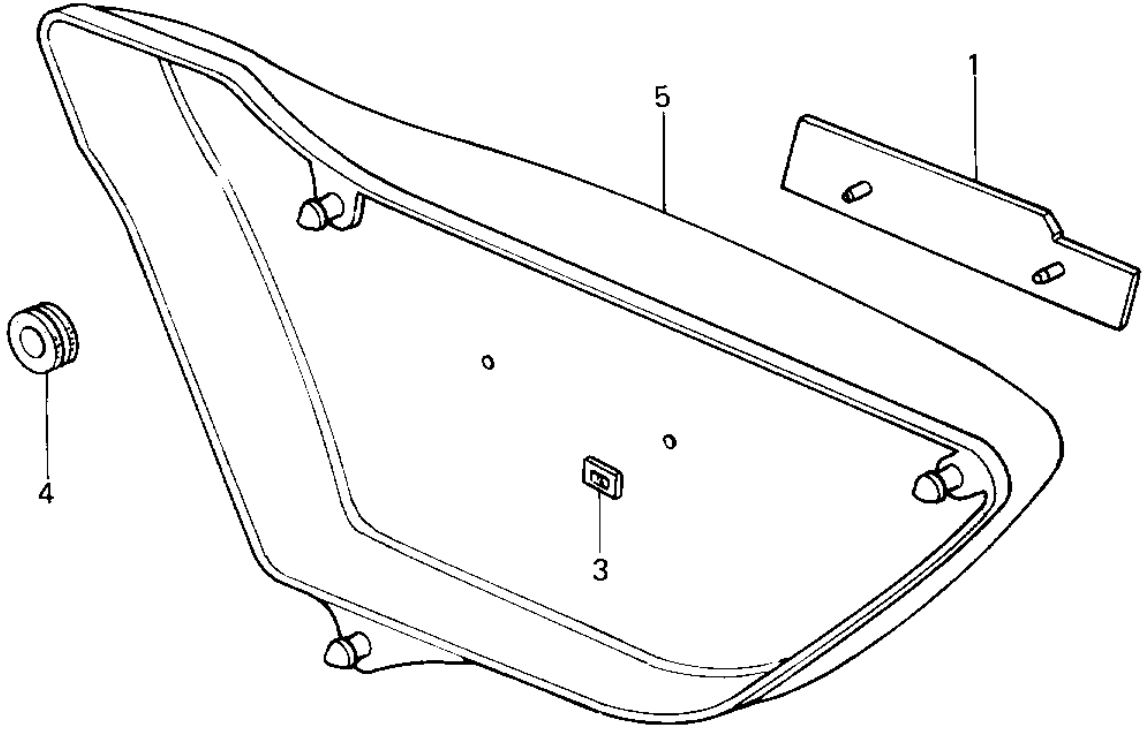

1978 KZ1000 PARTS DIAGRAM

SIDE COVERS (77-78 A1/A2/A2A)

FRONT

R

2000

1978 KZ1000 PARTS LIST

SIDE COVERS ('77-'78 A1/A2/A2A)

ITEM NAME	PART NUMBER	QUANTITY
EMBLEM,SIDE COVER (Ref # 1)	56018-261	2
COVER,L.H SIDE,D.W.R (Ref # 2)	36001-054-4H	1
COVER,L.H. SIDE D.BL (Ref # 2)	36001-054-4J	1
COVER,L.H.SIDE,GREEN (Ref # 2)	36001-054-7T	1
COVER,L.H.SIDE,L.RED (Ref # 2)	36001-054-7V	1
NUT,LOCK,3MM (Ref # 3)	92018-005	4
GROMMET (Ref # 4)	92071-056	6
COVER,RH SIDE,D.W.RE (Ref # 5)	36007-058-4H	1
COVER,RH SIDE,D.SKY (Ref # 5)	36007-058-4J	1
COVER,RH SIDE,GREEN (Ref # 5)	36007-058-7T	1
COVER,RH SIDE,L.RED (Ref # 5)	36007-058-7V	1
COVER,RH SIDE,EBONY (Ref # 5)	36007-058-8G	1