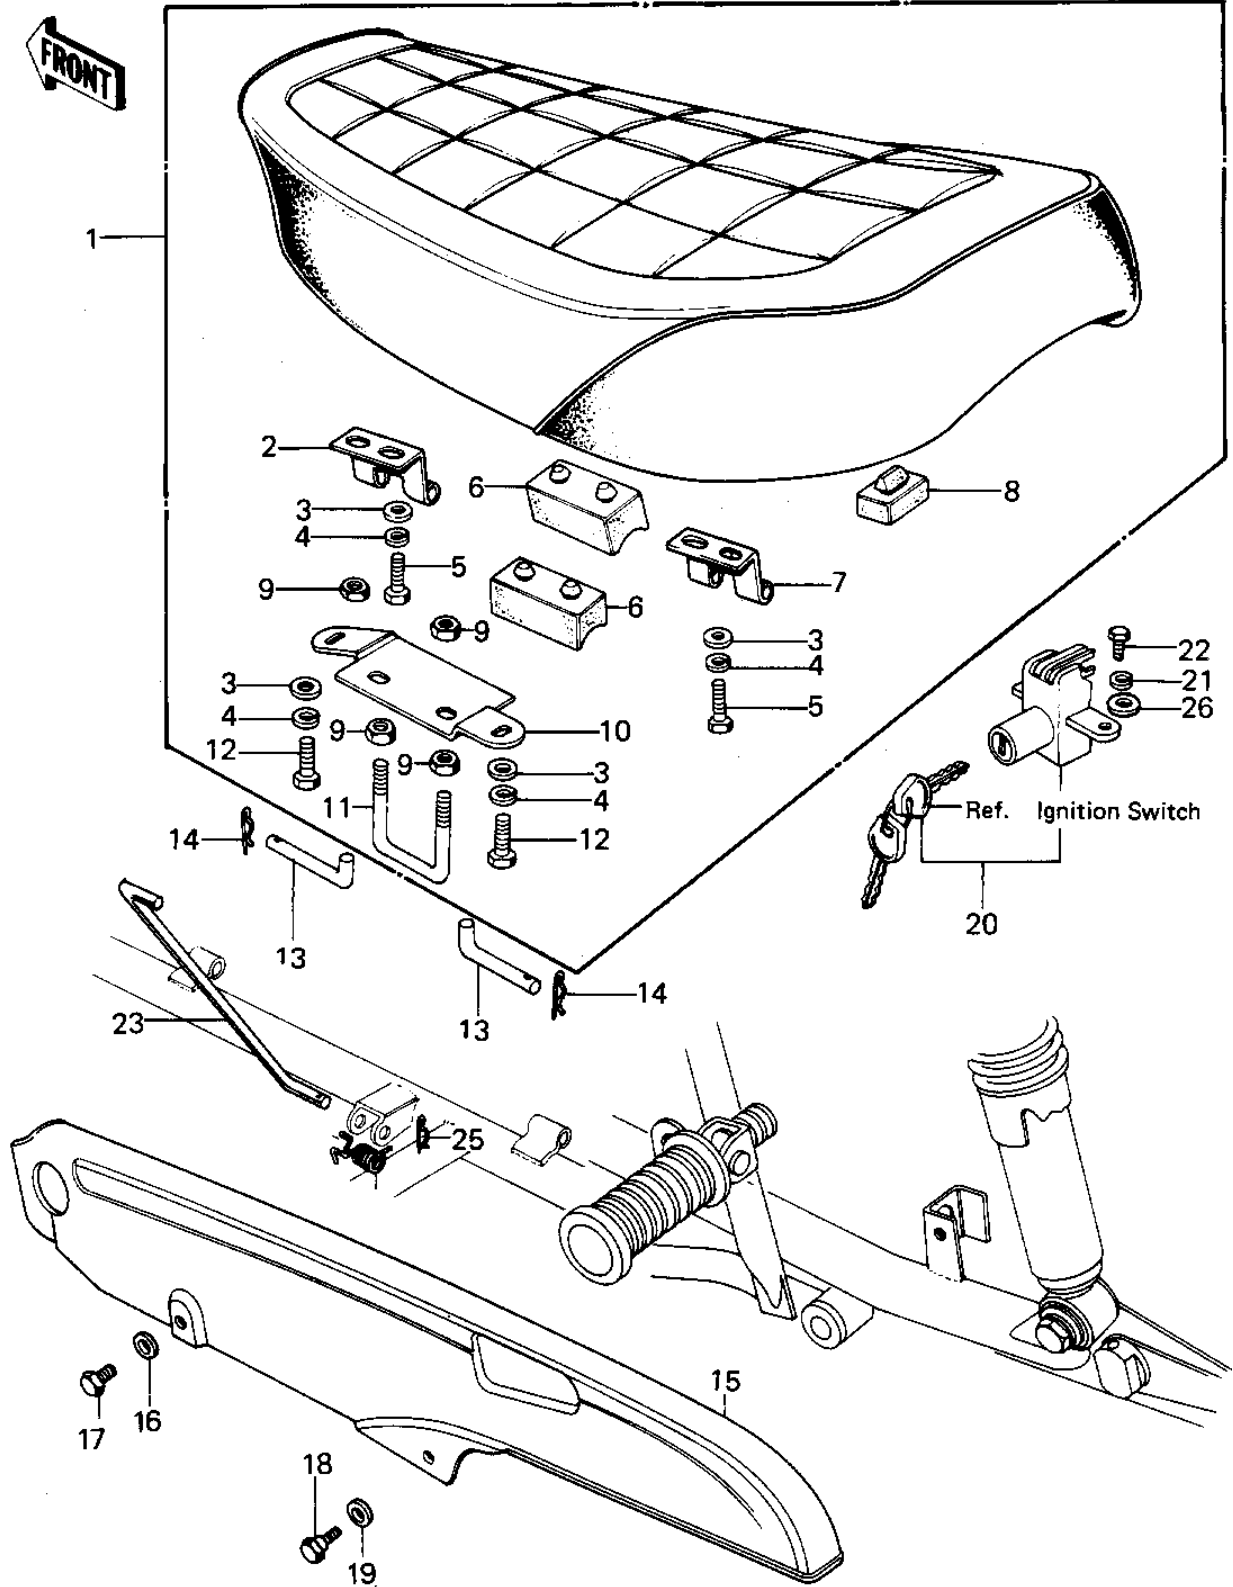

1977 KZ1000 PARTS DIAGRAM

SEAT/CHAIN COVER ('77-'78 A1/A2/A2A)

1977 KZ1000 PARTS LIST

SEAT/CHAIN COVER ('77-'78 A1/A2/A2A)

ITEM NAME	PART NUMBER	QUANTITY
SEAT-ASSY,DUAL (Ref # 1)	53001-119	1
SEAT-ASSY,DUAL (Ref # 1)	53001-1009	1
HINGE,REAR (Ref # 2)	53009-030	1
WASHER PLAIN 6MM (Ref # 3)	411B0600	6
WASHER SPRING 6MM (Ref # 4)	461F0600	6
BOLT-UPSET,6X16 (Ref # 5)	112G0616	4
DAMPER RUBBER,SEAT (Ref # 6)	92075-139	3
HINGE,REAR (Ref # 7)	53009-032	1
SEAT DUAL (Ref # 7)	53001-034	1
DAMPER RUBBER (Ref # 8)	92075-099	1
NUT 6MM (Ref # 9)	311B0600	4
BRACKET,SEAT CATCH (Ref # 10)	53058-003	1
CATCH, SEAT (Ref # 11)	53056-002	1
BOLT-UPSET 6X14 (Ref # 12)	112B0614	2
PIN,DUAL SEAT PIVOT (Ref # 13)	53011-008	2
COTTER PIN (Ref # 14)	92041-003	1
CASE-CHAIN (Ref # 15)	36014-061	1
WASHER 6.5X20X1.6T (Ref # 16)	92022-125	1
BOLT-UPSET (Ref # 17)	112G0618	1
BOLT,HEAX HEAD,6X14 (Ref # 18)	92001-115	1
WASHER,8.5X20X1.6 (Ref # 19)	92022-1561	1
LOCK,SEAT (Ref # 20)	27030-005	1
WASHER SPRING 6MM (Ref # 21)	461F0600	1
BOLT-UPSET 6X14 (Ref # 22)	112B0614	1
HOOK SEAT (Ref # 23)	53054-001	1
SPRING,SEAT HOOK (Ref # 24)	53055-001	1
SPRING,SEAT HOOK (Ref # 24)	92081-1053	1
COTTER PIN (Ref # 25)	92041-003	1
WASHER PLAIN 6MM (Ref # 26)	411B0600	1