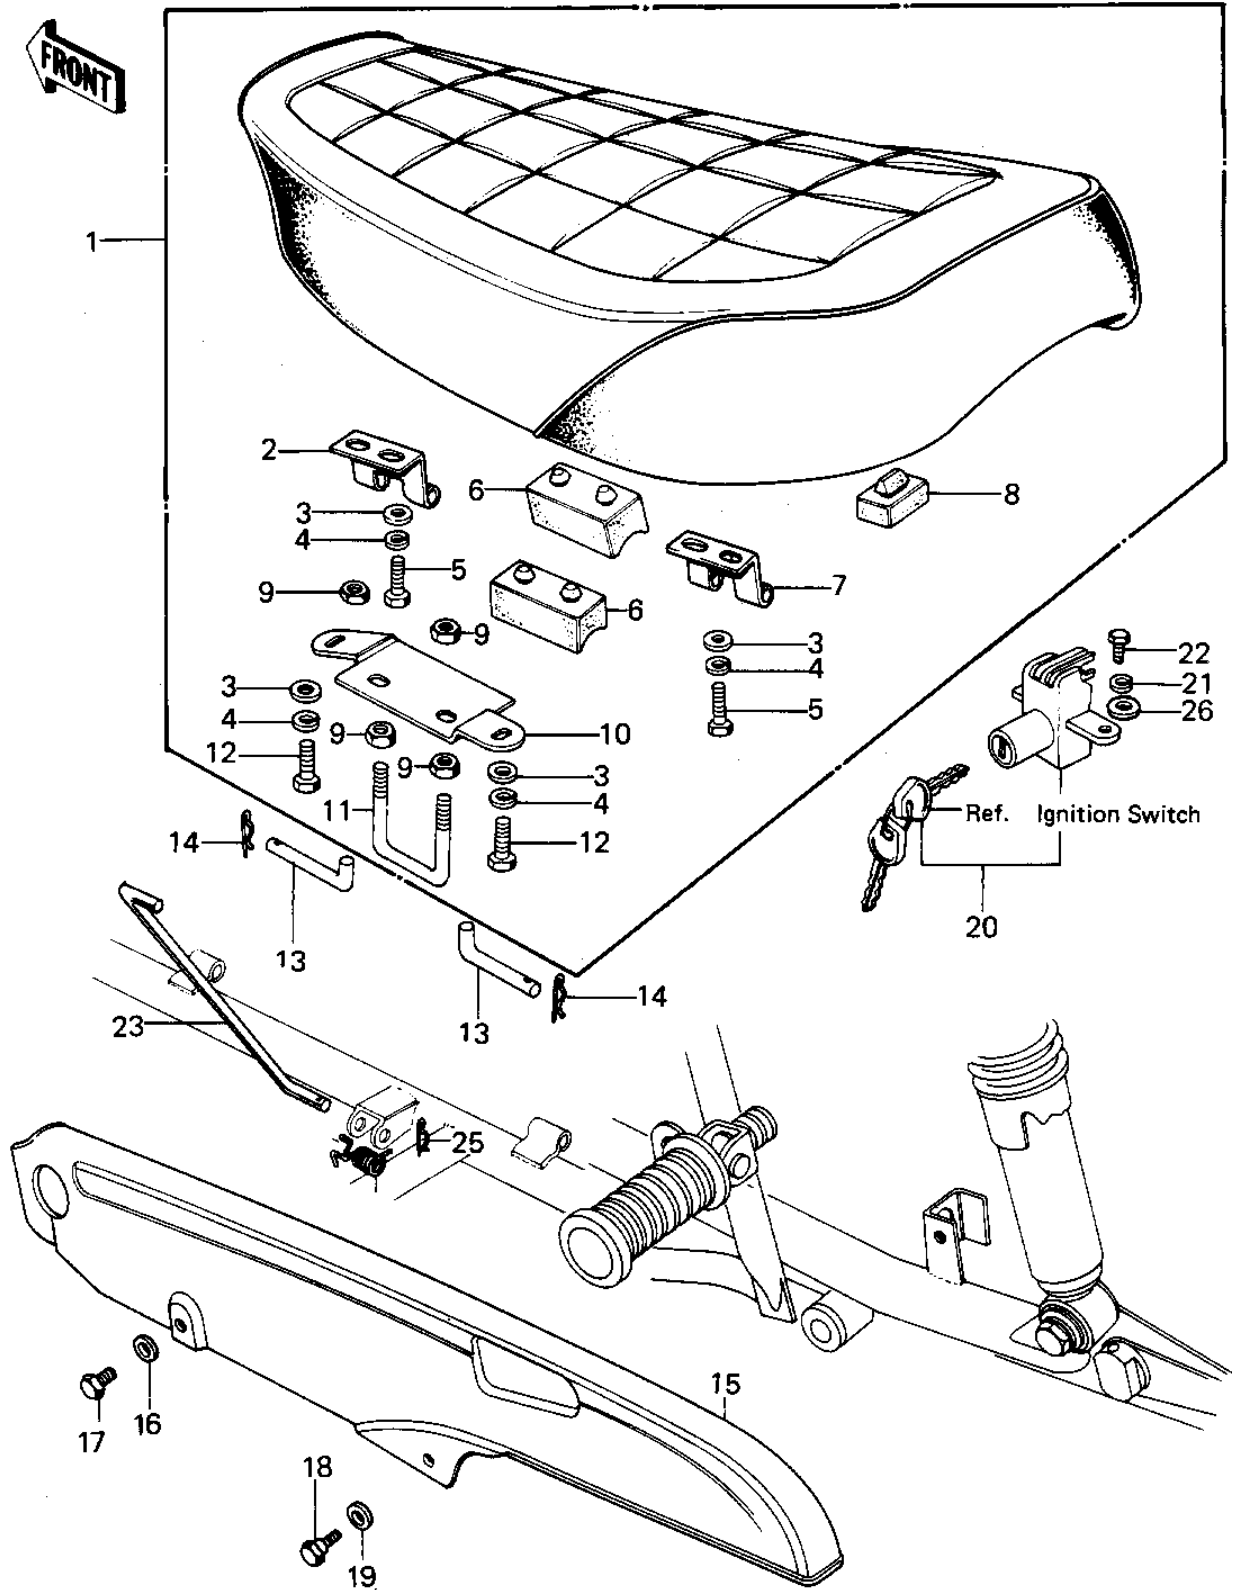

1978 KZ1000 PARTS DIAGRAM

SEAT/CHAIN COVER ('77-'78 A1/A2/A2A)

1978 KZ1000 PARTS LIST

SEAT/CHAIN COVER ('77-'78 A1/A2/A2A)

ITEM NAME	PART NUMBER	QUANTITY
SEAT-ASSY,DUAL (Ref # 1)	53001-119	1
SEAT-ASSY,DUAL (Ref # 1)	53001-1009	1
HINGE,REAR (Ref # 2)	53009-030	1
WASHER PLAIN 6MM (Ref # 3)	411B0600	6
WASHER SPRING 6MM (Ref # 4)	461F0600	6
BOLT-UPSET,6X16 (Ref # 5)	112G0616	4
DAMPER RUBBER,SEAT (Ref # 6)	92075-139	3
HINGE,REAR (Ref # 7)	53009-032	1
SEAT DUAL (Ref # 7)	53001-034	1
DAMPER RUBBER (Ref # 8)	92075-099	1
NUT 6MM (Ref # 9)	311B0600	4
BRACKET,SEAT CATCH (Ref # 10)	53058-003	1
CATCH, SEAT (Ref # 11)	53056-002	1
BOLT-UPSET 6X14 (Ref # 12)	112B0614	2
PIN,DUAL SEAT PIVOT (Ref # 13)	53011-008	2
COTTER PIN (Ref # 14)	92041-003	1
CASE-CHAIN (Ref # 15)	36014-061	1
WASHER 6.5X20X1.6T (Ref # 16)	92022-125	1
BOLT-UPSET (Ref # 17)	112G0618	1
BOLT,HEAX HEAD,6X14 (Ref # 18)	92001-115	1
WASHER,8.5X20X1.6 (Ref # 19)	92022-1561	1
LOCK,SEAT (Ref # 20)	27030-005	1
WASHER SPRING 6MM (Ref # 21)	461F0600	1
BOLT-UPSET 6X14 (Ref # 22)	112B0614	1
HOOK SEAT (Ref # 23)	53054-001	1
SPRING,SEAT HOOK (Ref # 24)	53055-001	1
SPRING,SEAT HOOK (Ref # 24)	92081-1053	1
COTTER PIN (Ref # 25)	92041-003	1
WASHER PLAIN 6MM (Ref # 26)	411B0600	1