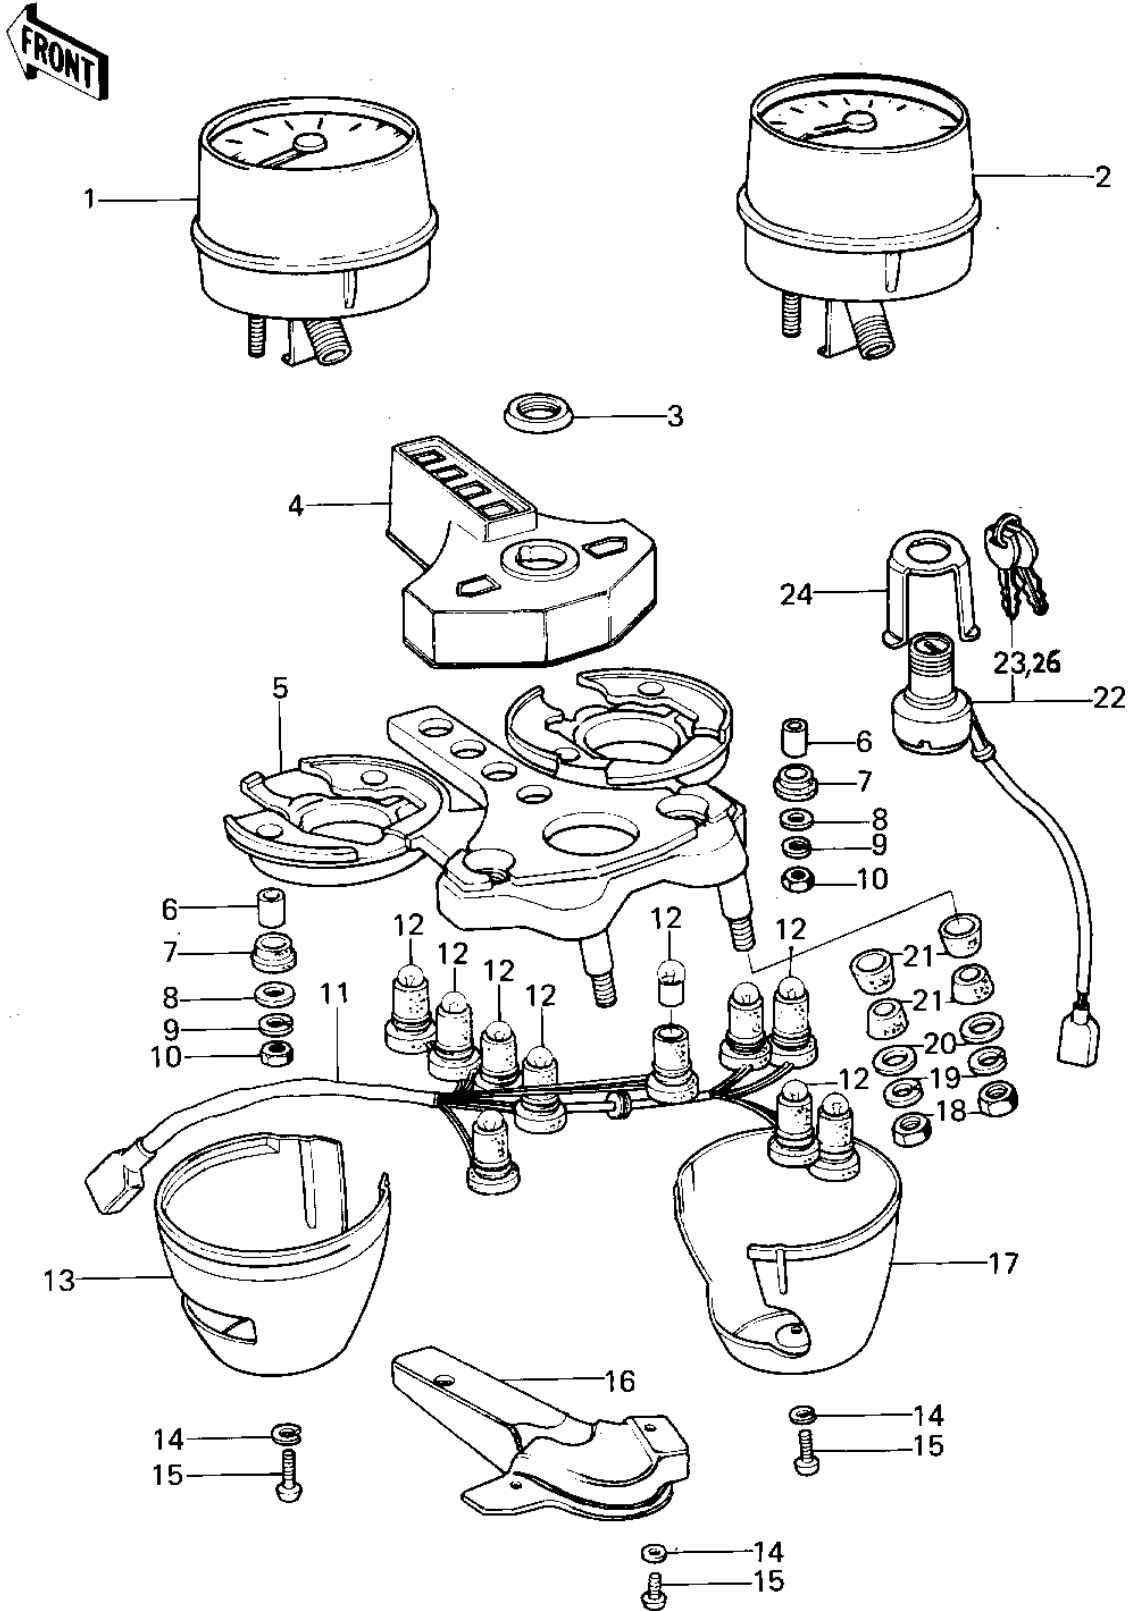

# 1977 KZ1000 PARTS LIST

METERS/IGNITION SWITCH ('77-'78 A1/A2/A2)

ITEM NAME	PART NUMBER	QUANTITY
SPEEDOMETER ASSY,MPH (Ref # 1)	25005-1031	1
SPEEDOMETER,KP4 (Canada) (Ref # 1)	25006-056	1
TACHOMETER ASSY (Ref # 2)	25015-1010	1
TACHOMETER ASSY (Ref # 2)	25015-1010	1
NUT,IGNITION SW LOCK (Ref # 3)	27007-004	1
COVER,METER,INDICATE (Ref # 4)	25023-015	1
BRACKET,METER (Ref # 5)	25008-045	1
COLLAR,METER (Ref # 6)	92027-211	4
RUBBER,METER (Ref # 7)	92075-172	4
WASHER,PLAIN,5MM (Ref # 8)	92022-241	4
WASHER SPRING 5MM (Ref # 9)	461F0500	4
NUT 5MM (Ref # 10)	312B0500	4
SOCKET,SPEEDOMETER (Ref # 11)	25011-049	1
BULB 12V 3W (Ref # 12)	92069-018	10
UNAVAILABLE IN PRICE BOOK (Ref # 13)	25012010	1
WASHER SPRING 3MM (Ref # 14)	461F0300	5
SCREW PAN HEAD 3X8 (Ref # 15)	220B0308	1
COVER,METER BRACKET (Ref # 16)	25024-006	1
COVER,TACHOMETER (Ref # 17)	25012-011	1
NUT,8MM (Ref # 18)	311B0800	2
WASHER SPRING 8MM (Ref # 19)	461F0800	2
WASHER PLAIN 8MM (Ref # 20)	411B0800	2
DAMPER RUBBER (Ref # 21)	92075-080	4
SWITCH ASSY,IGNITION (Ref # 22)	27005-092	1
KEY SET,#751 (Ref # 23)	27008-069-51	1
KEY SET,#752 (Ref # 23)	27008-069-52	1
KEY SET,#753 (Ref # 23)	27008-069-53	1
KEY SET,#754 (Ref # 23)	27008-069-54	1
KEY SET,#755 (Ref # 23)	27008-069-55	1

## 1977 KZ1000 PARTS LIST

METERS/IGNITION SWITCH ('77-'78 A1/A2/A2)

ITEM NAME	PART NUMBER	QUANTITY
KEY SET #785 (Ref # 23)	27008-069-85	1
KEY SET,#786 (Ref # 23)	27008-069-86	1
KEY SET,#787 (Ref # 23)	27008-069-87	1
KEY SET,#788 (Ref # 23)	27008-069-88	1
KEY SET,#789 (Ref # 23)	27008-069-89	1
KEY SET,#790 (Ref # 23)	27008-069-90	1
KEY SET,#791 (Ref # 23)	27008-069-91	1
KEY SET,#792 (Ref # 23)	27008-069-92	1
KEY SET,#793 (Ref # 23)	27008-069-93	1
KEY SET,#794 (Ref # 23)	27008-069-94	1
KEY SET,#795 (Ref # 23)	27008-069-95	1
HOLDER IGNITION SW (Ref # 24)	27019-003	1
WASHER PLAIN 3MM (Ref # 25)	410B0300	3
KEY,BLANK (Ref # 26)	27008-1013	AR