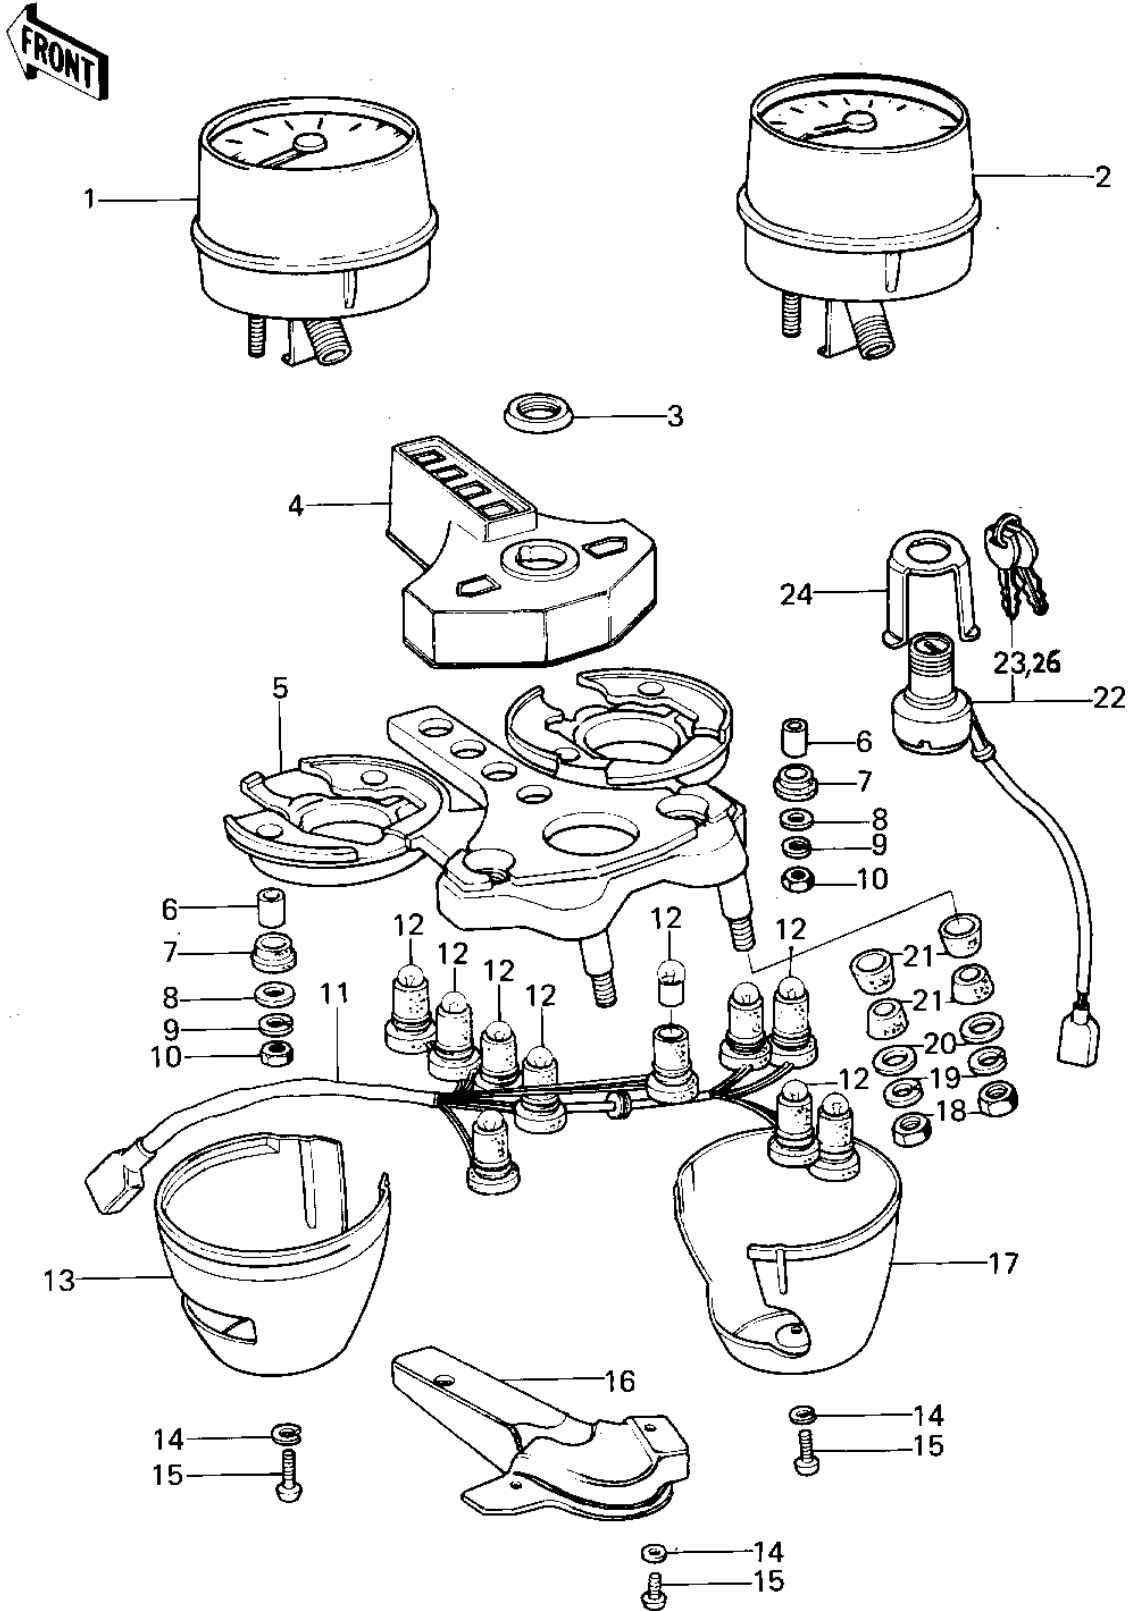

# 1978 KZ1000 PARTS LIST

METERS/IGNITION SWITCH ('77-'78 A1/A2/A2)

ITEM NAME	PART NUMBER	QUANTITY
SPEEDOMETER ASSY,MPH (Ref # 1)	25005-1031	1
SPEEDOMETER,KP4 (Canada) (Ref # 1)	25006-056	1
TACHOMETER ASSY (Ref # 2)	25015-1010	1
TACHOMETER ASSY (Ref # 2)	25015-1010	1
NUT,IGNITION SW LOCK (Ref # 3)	27007-004	1
COVER,METER,INDICATE (Ref # 4)	25023-015	1
BRACKET,METER (Ref # 5)	25008-045	1
COLLAR,METER (Ref # 6)	92027-211	4
RUBBER,METER (Ref # 7)	92075-172	4
WASHER,PLAIN,5MM (Ref # 8)	92022-241	4
WASHER SPRING 5MM (Ref # 9)	461F0500	4
NUT 5MM (Ref # 10)	312B0500	4
SOCKET,SPEEDOMETER (Ref # 11)	25011-049	1
BULB 12V 3W (Ref # 12)	92069-018	10
UNAVAILABLE IN PRICE BOOK (Ref # 13)	25012010	1
WASHER SPRING 3MM (Ref # 14)	461F0300	5
SCREW PAN HEAD 3X8 (Ref # 15)	220B0308	1
COVER,METER BRACKET (Ref # 16)	25024-006	1
COVER,TACHOMETER (Ref # 17)	25012-011	1
NUT,8MM (Ref # 18)	311B0800	2
WASHER SPRING 8MM (Ref # 19)	461F0800	2
WASHER PLAIN 8MM (Ref # 20)	411B0800	2
DAMPER RUBBER (Ref # 21)	92075-080	4
SWITCH ASSY,IGNITION (Ref # 22)	27005-092	1
KEY SET,#751 (Ref # 23)	27008-069-51	1
KEY SET,#752 (Ref # 23)	27008-069-52	1
KEY SET,#753 (Ref # 23)	27008-069-53	1
KEY SET,#754 (Ref # 23)	27008-069-54	1
KEY SET,#755 (Ref # 23)	27008-069-55	1

# 1978 KZ1000 PARTS LIST

METERS/IGNITION SWITCH ('77-'78 A1/A2/A2)

ITEM NAME	PART NUMBER	QUANTITY
KEY SET #785 (Ref # 23)	27008-069-85	1
KEY SET,#786 (Ref # 23)	27008-069-86	1
KEY SET,#787 (Ref # 23)	27008-069-87	1
KEY SET,#788 (Ref # 23)	27008-069-88	1
KEY SET,#789 (Ref # 23)	27008-069-89	1
KEY SET,#790 (Ref # 23)	27008-069-90	1
KEY SET,#791 (Ref # 23)	27008-069-91	1
KEY SET,#792 (Ref # 23)	27008-069-92	1
KEY SET,#793 (Ref # 23)	27008-069-93	1
KEY SET,#794 (Ref # 23)	27008-069-94	1
KEY SET,#795 (Ref # 23)	27008-069-95	1
HOLDER IGNITION SW (Ref # 24)	27019-003	1
WASHER PLAIN 3MM (Ref # 25)	410B0300	3
KEY,BLANK (Ref # 26)	27008-1013	AR