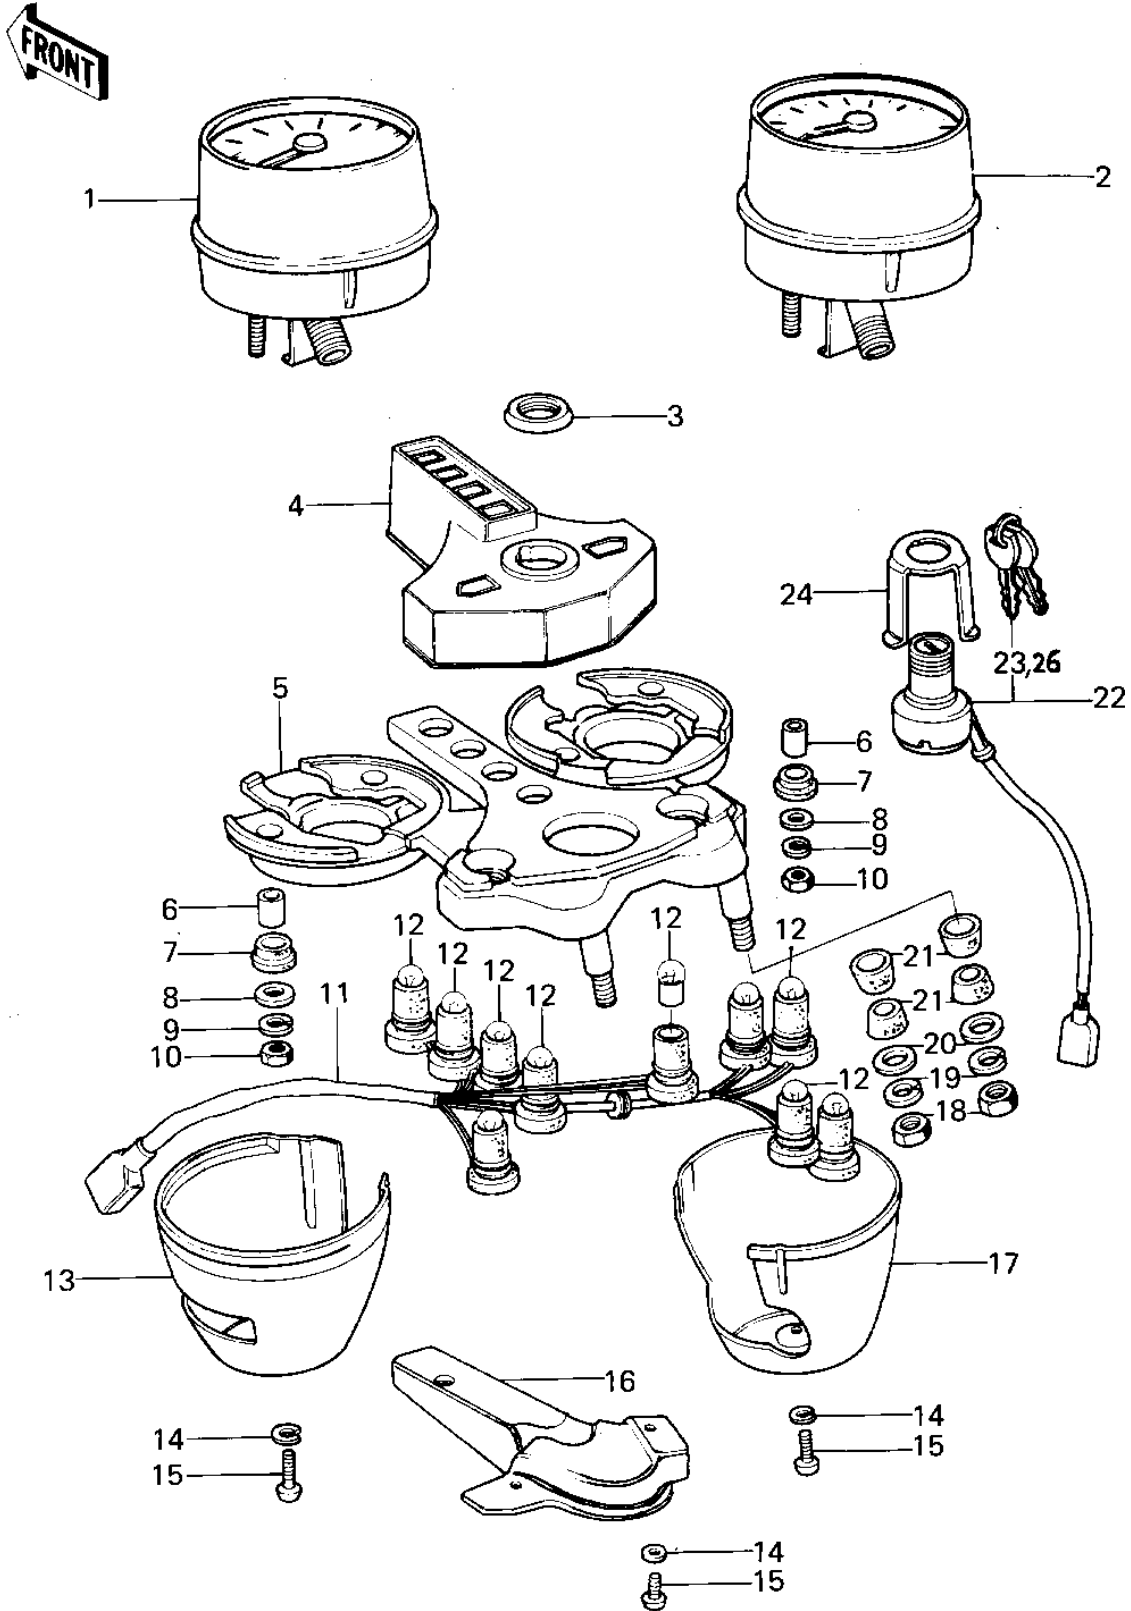

1978 KZ1000 PARTS DIAGRAM

METERS/IGNITION SWITCH ('77-'78 A1/A2/A2)

1978 KZ1000 PARTS LIST

METERS/IGNITION SWITCH ('77-'78 A1/A2/A2)

ITEM NAME	PART NUMBER	QUANTITY
SPEEDOMETER ASSY,MPH (Ref # 1)	25005-1031	1
SPEEDOMETER,KP4 (Canada) (Ref # 1)	25006-056	1
TACHOMETER ASSY (Ref # 2)	25015-1010	1
TACHOMETER ASSY (Ref # 2)	25015-1010	1
NUT,IGNITION SW LOCK (Ref # 3)	27007-004	1
COVER,METER,INDICATE (Ref # 4)	25023-015	1
BRACKET,METER (Ref # 5)	25008-045	1
COLLAR,METER (Ref # 6)	92027-211	4
RUBBER,METER (Ref # 7)	92075-172	4
WASHER,PLAIN,5MM (Ref # 8)	92022-241	4
WASHER SPRING 5MM (Ref # 9)	461F0500	4
NUT 5MM (Ref # 10)	312B0500	4
SOCKET,SPEEDOMETER (Ref # 11)	25011-049	1
BULB 12V 3W (Ref # 12)	92069-018	10
UNAVAILABLE IN PRICE BOOK (Ref # 13)	25012010	1
WASHER SPRING 3MM (Ref # 14)	461F0300	5
SCREW PAN HEAD 3X8 (Ref # 15)	220B0308	1
COVER,METER BRACKET (Ref # 16)	25024-006	1
COVER,TACHOMETER (Ref # 17)	25012-011	1
NUT,8MM (Ref # 18)	311B0800	2
WASHER SPRING 8MM (Ref # 19)	461F0800	2
WASHER PLAIN 8MM (Ref # 20)	411B0800	2
DAMPER RUBBER (Ref # 21)	92075-080	4
SWITCH ASSY,IGNITION (Ref # 22)	27005-092	1
KEY SET,#751 (Ref # 23)	27008-069-51	1
KEY SET,#752 (Ref # 23)	27008-069-52	1
KEY SET,#753 (Ref # 23)	27008-069-53	1
KEY SET,#754 (Ref # 23)	27008-069-54	1
KEY SET,#755 (Ref # 23)	27008-069-55	1

1978 KZ1000 PARTS LIST

METERS/IGNITION SWITCH ('77-'78 A1/A2/A2)

ITEM NAME	PART NUMBER	QUANTITY
KEY SET #785 (Ref # 23)	27008-069-85	1
KEY SET,#786 (Ref # 23)	27008-069-86	1
KEY SET,#787 (Ref # 23)	27008-069-87	1
KEY SET,#788 (Ref # 23)	27008-069-88	1
KEY SET,#789 (Ref # 23)	27008-069-89	1
KEY SET,#790 (Ref # 23)	27008-069-90	1
KEY SET,#791 (Ref # 23)	27008-069-91	1
KEY SET,#792 (Ref # 23)	27008-069-92	1
KEY SET,#793 (Ref # 23)	27008-069-93	1
KEY SET,#794 (Ref # 23)	27008-069-94	1
KEY SET,#795 (Ref # 23)	27008-069-95	1
HOLDER IGNITION SW (Ref # 24)	27019-003	1
WASHER PLAIN 3MM (Ref # 25)	410B0300	3
KEY,BLANK (Ref # 26)	27008-1013	AR