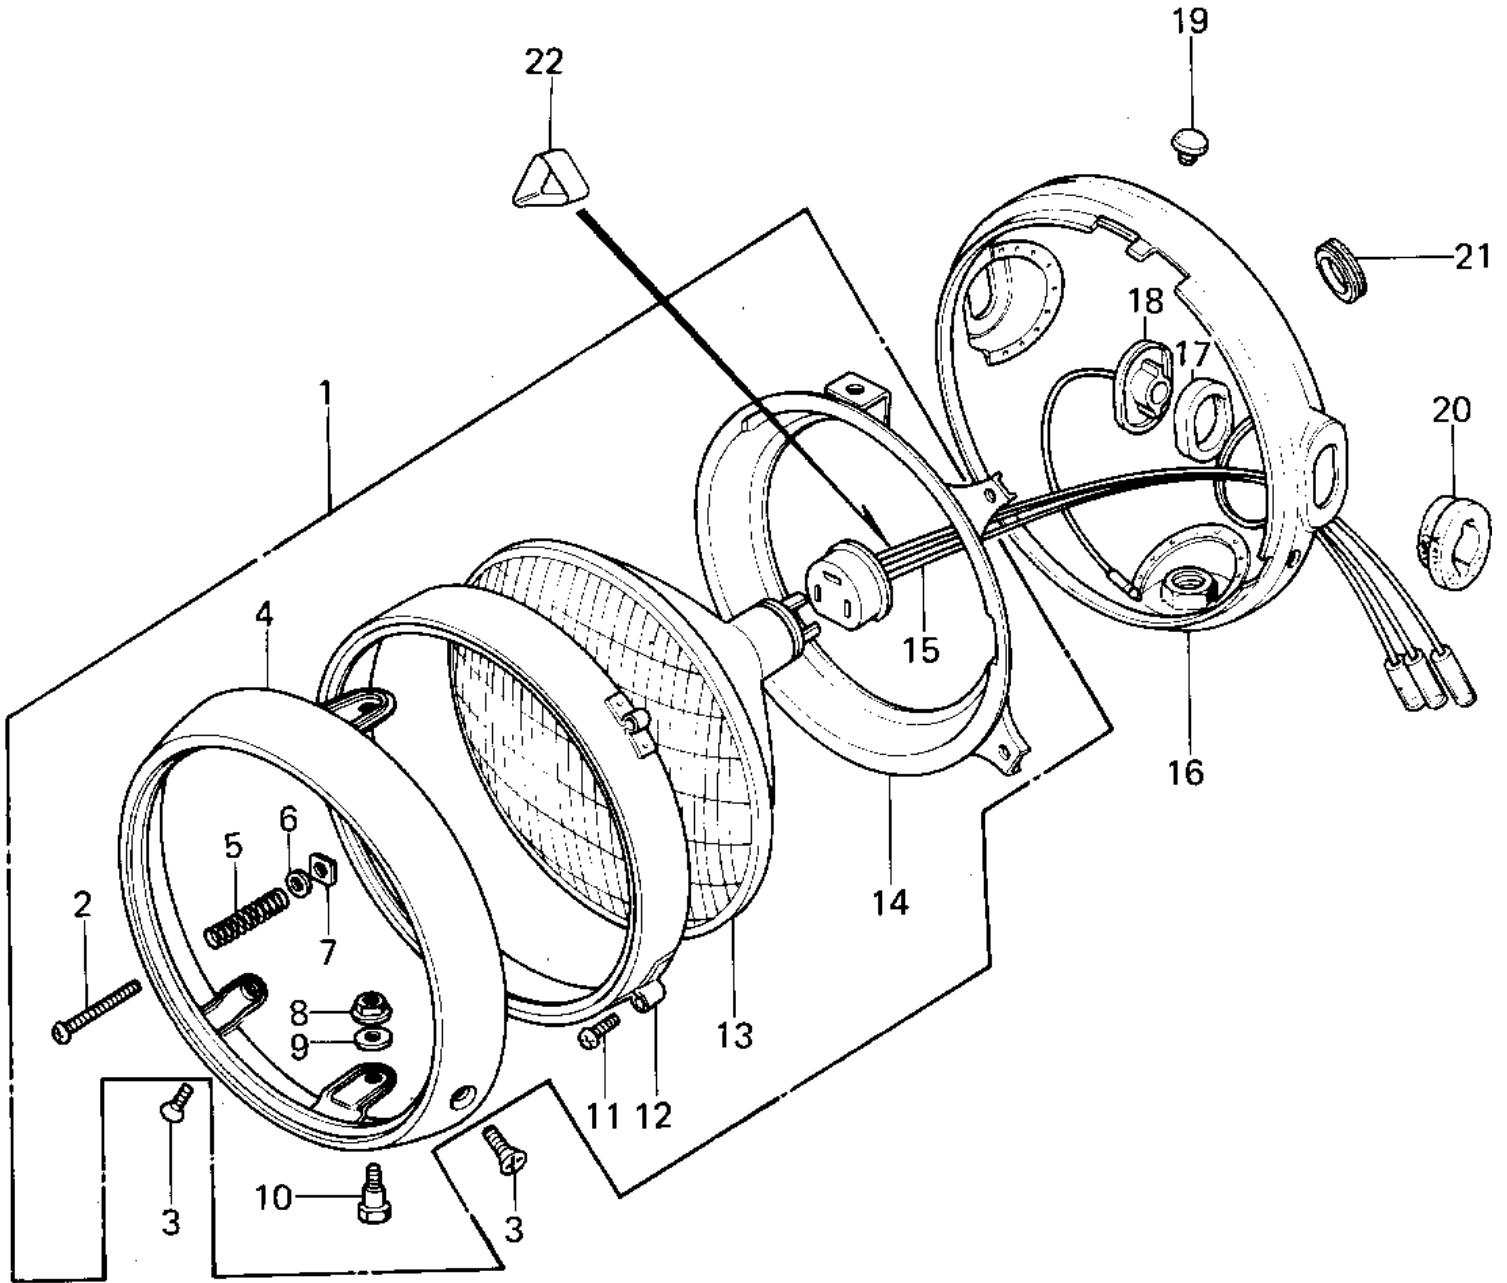

# 1977 KZ1000 PARTS DIAGRAM

HEADLIGHT ('77-'78 A1/A2/A2A)

## HEADLIGHT ('77-78 A1/A2/A2A)

ITEM NAME	PART NUMBER	QUANTITY
LAMP UNIT,HEAD (Ref # 1)	23003-017	1
LAMP UNIT,HEAD (Ref # 1)	23004-1009	1
SCREW FORCUS ADJUST (Ref # 2)	23019-021	1
SCREW,PAN HEAD,5X14 (Ref # 3)	23019-022	2
RIM,HEAD LAMP (Ref # 4)	23006-038	1
SPRING FOCUS ADJUST (Ref # 5)	23014-005	1
WASHER (Ref # 6)	23021-004	1
NUT,4MM (Ref # 7)	23020-018	1
NUT,HEAD LAMP RIM FI (Ref # 8)	23020-023	2
WASHER-PLAIN,5MM (Ref # 9)	23021-012	2
SCREW-PAN HEAD,5X12 (Ref # 10)	23019-023	2
SCREW-PAN-HEAD 3X6 (Ref # 11)	220B0306	2
SCREW PAN HEAD 3X12 (Ref # 11)	220B0312	2
RING,HEAD LAMP MOUNT (Ref # 12)	23072-001	1
SEALD BEAM UNIT (Ref # 13)	23007-041	1
SEALED BEAM UNIT (Ref # 13)	23007-1006	1
RING,HEAD LAMP MOUNT (Ref # 14)	23074-001	1
SOCKET ASSY,HEAD LAM (Ref # 15)	23008-037	1
BODY-COMP-HEAD LAMP (Ref # 16)	23005-1015-21	1
BODY-COMP-HEAD LAMP (Ref # 16)	23005-1015-21	1
DAMPER RUBBER (Ref # 17)	23066-016	2
COLLAR (Ref # 18)	23076-005	2
PLUG REAR FENDER RUB (Ref # 19)	92074-006	1
DAMPER RUBBER (Ref # 20)	23066-015	2
GROMMET (Ref # 21)	92071-1008	1
DUST COVER,HEAD LAMP (Ref # 22)	49016-1009	1