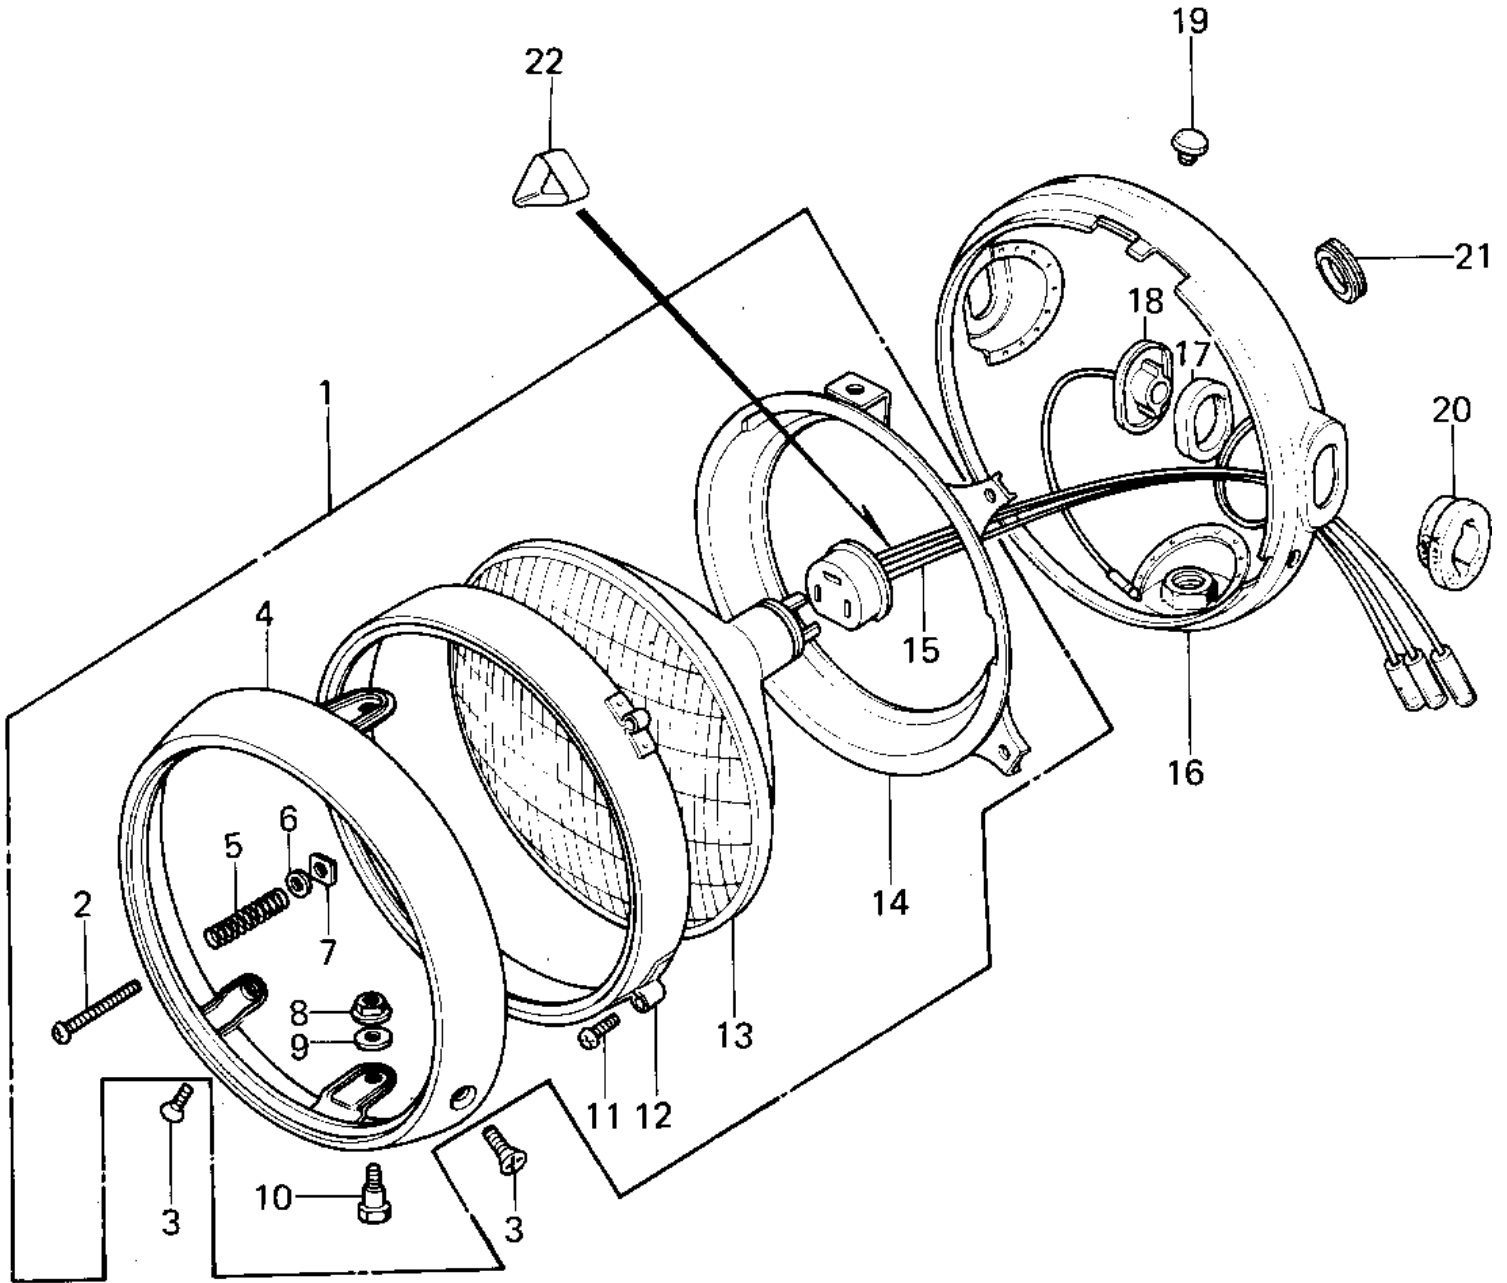

1978 KZ1000 PARTS DIAGRAM

HEADLIGHT ('77-'78 A1/A2/A2A)

1978 KZ1000 PARTS LIST

HEADLIGHT ('77-78 A1/A2/A2A)

ITEM NAME	PART NUMBER	QUANTITY
LAMP UNIT,HEAD (Ref # 1)	23003-017	1
LAMP UNIT,HEAD (Ref # 1)	23004-1009	1
SCREW FORCUS ADJUST (Ref # 2)	23019-021	1
SCREW,PAN HEAD,5X14 (Ref # 3)	23019-022	2
RIM,HEAD LAMP (Ref # 4)	23006-038	1
SPRING FOCUS ADJUST (Ref # 5)	23014-005	1
WASHER (Ref # 6)	23021-004	1
NUT,4MM (Ref # 7)	23020-018	1
NUT,HEAD LAMP RIM FI (Ref # 8)	23020-023	2
WASHER-PLAIN,5MM (Ref # 9)	23021-012	2
SCREW-PAN HEAD,5X12 (Ref # 10)	23019-023	2
SCREW-PAN-HEAD 3X6 (Ref # 11)	220B0306	2
SCREW PAN HEAD 3X12 (Ref # 11)	220B0312	2
RING,HEAD LAMP MOUNT (Ref # 12)	23072-001	1
SEALD BEAM UNIT (Ref # 13)	23007-041	1
SEALED BEAM UNIT (Ref # 13)	23007-1006	1
RING,HEAD LAMP MOUNT (Ref # 14)	23074-001	1
SOCKET ASSY,HEAD LAM (Ref # 15)	23008-037	1
BODY-COMP-HEAD LAMP (Ref # 16)	23005-1015-21	1
BODY-COMP-HEAD LAMP (Ref # 16)	23005-1015-21	1
DAMPER RUBBER (Ref # 17)	23066-016	2
COLLAR (Ref # 18)	23076-005	2
PLUG REAR FENDER RUB (Ref # 19)	92074-006	1
DAMPER RUBBER (Ref # 20)	23066-015	2
GROMMET (Ref # 21)	92071-1008	1
DUST COVER,HEAD LAMP (Ref # 22)	49016-1009	1