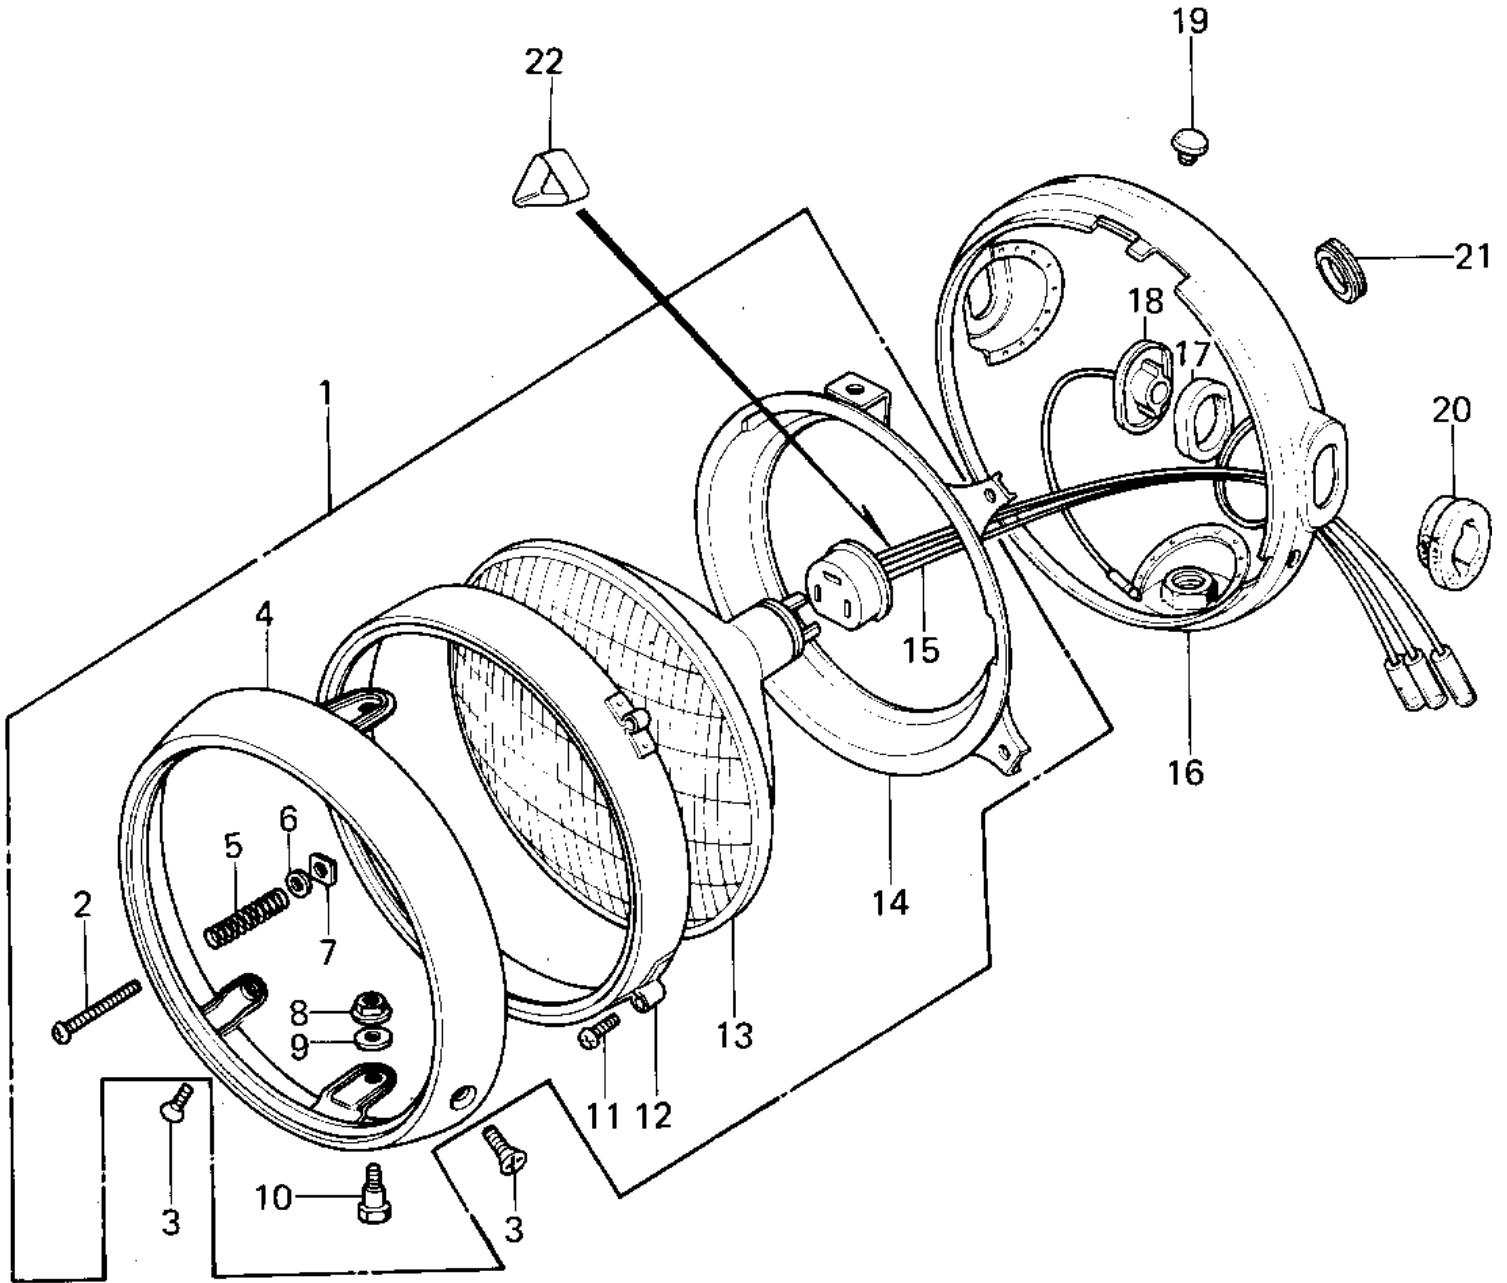

# 1978 KZ1000 PARTS DIAGRAM

HEADLIGHT ('77-'78 A1/A2/A2A)

## HEADLIGHT ('77-78 A1/A2/A2A)

ITEM NAME	PART NUMBER	QUANTITY
LAMP UNIT,HEAD (Ref # 1)	23003-017	1
LAMP UNIT,HEAD (Ref # 1)	23004-1009	1
SCREW FORCUS ADJUST (Ref # 2)	23019-021	1
SCREW,PAN HEAD,5X14 (Ref # 3)	23019-022	2
RIM,HEAD LAMP (Ref # 4)	23006-038	1
SPRING FOCUS ADJUST (Ref # 5)	23014-005	1
WASHER (Ref # 6)	23021-004	1
NUT,4MM (Ref # 7)	23020-018	1
NUT,HEAD LAMP RIM FI (Ref # 8)	23020-023	2
WASHER-PLAIN,5MM (Ref # 9)	23021-012	2
SCREW-PAN HEAD,5X12 (Ref # 10)	23019-023	2
SCREW-PAN-HEAD 3X6 (Ref # 11)	220B0306	2
SCREW PAN HEAD 3X12 (Ref # 11)	220B0312	2
RING,HEAD LAMP MOUNT (Ref # 12)	23072-001	1
SEALD BEAM UNIT (Ref # 13)	23007-041	1
SEALED BEAM UNIT (Ref # 13)	23007-1006	1
RING,HEAD LAMP MOUNT (Ref # 14)	23074-001	1
SOCKET ASSY,HEAD LAM (Ref # 15)	23008-037	1
BODY-COMP-HEAD LAMP (Ref # 16)	23005-1015-21	1
BODY-COMP-HEAD LAMP (Ref # 16)	23005-1015-21	1
DAMPER RUBBER (Ref # 17)	23066-016	2
COLLAR (Ref # 18)	23076-005	2
PLUG REAR FENDER RUB (Ref # 19)	92074-006	1
DAMPER RUBBER (Ref # 20)	23066-015	2
GROMMET (Ref # 21)	92071-1008	1
DUST COVER,HEAD LAMP (Ref # 22)	49016-1009	1