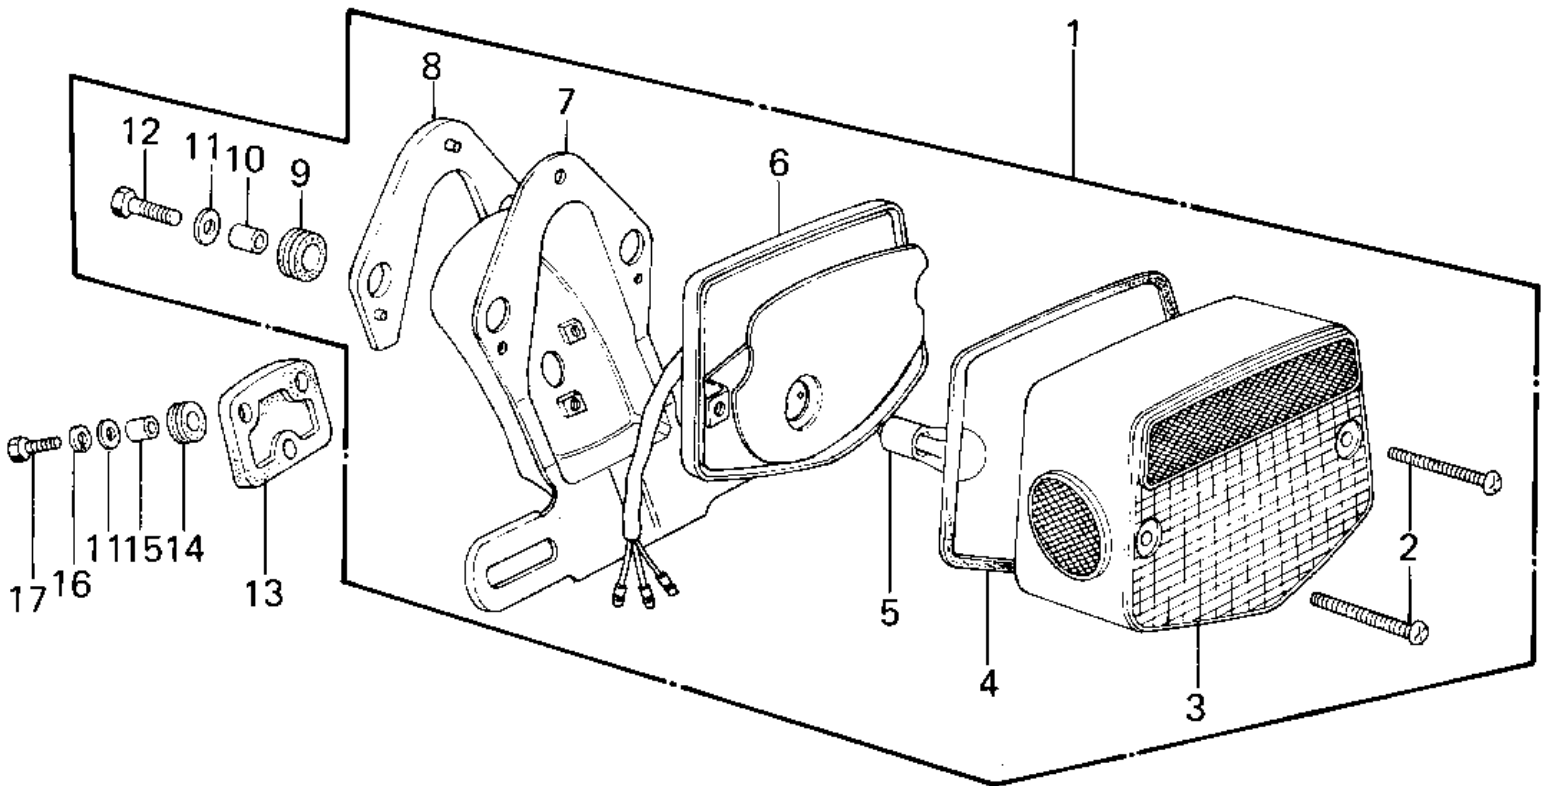

1977 KZ1000 PARTS DIAGRAM

TAILLIGHT ('77-'78 A1/A2/A2A)

1977 KZ1000 PARTS LIST

TAILLIGHT ('77-'78 A1/A2/A2A)

ITEM NAME	PART NUMBER	QUANTITY
LAMP ASSY,TAIL (Ref # 1)	23024-067	1
SCREW-PAN-CROS (Ref # 2)	220R0460	2
LENS,TAIL LAMP (Ref # 3)	23026-034	1
GASKET,TAIL LENS (Ref # 4)	23028-021	1
BULB,12V 32/3CP (Ref # 5)	92069-059	1
CASE,TAIL LIGHT (Ref # 6)	23027-041	1
BKT,LICENSE PLATE (Ref # 7)	23036-046	1
DAMPER RUBBER (Ref # 8)	23066-023	1
DAMPER RUBBER (Ref # 9)	23066-020	2
COLLAR,6.8X10X8.5 (Ref # 10)	92027-129	2
WASHER 6.5X20X1.6T (Ref # 11)	92022-125	5
BOLT 6X22 (Ref # 12)	112B0622	2
DAMPER RUBBER,RR FEN (Ref # 13)	35039-004	1
DAMPER RUBBER,RR FEN (Ref # 14)	92075-121	3
COLLAR 6.8X10X14.5 (Ref # 15)	92027-156	3
WASHER SPRING 6MM (Ref # 16)	461F0600	3
BOLT-UPSET (Ref # 17)	112G0625	3