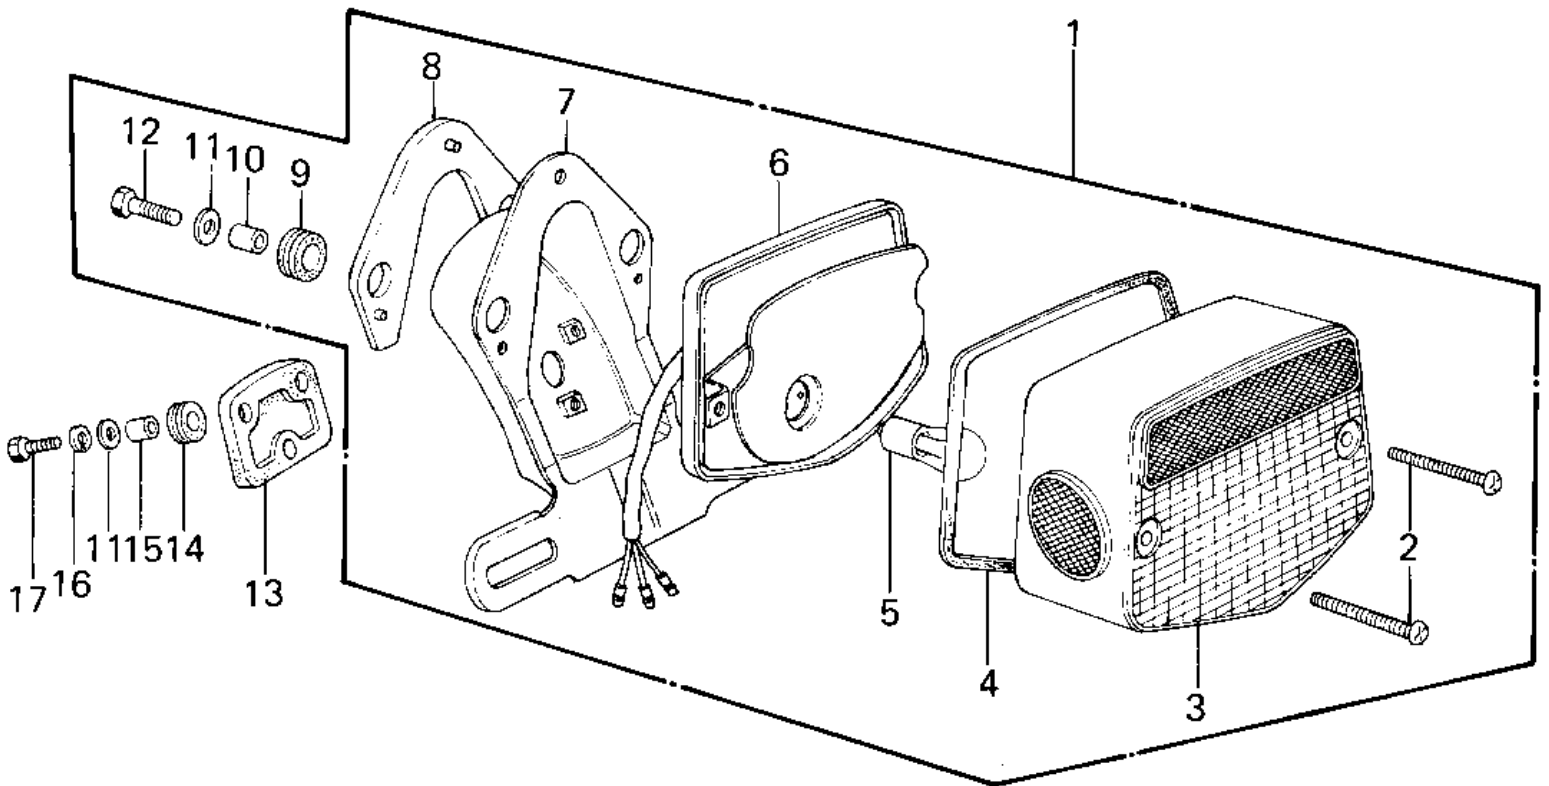

1978 KZ1000 PARTS DIAGRAM

TAILLIGHT ('77-'78 A1/A2/A2A)

1978 KZ1000 PARTS LIST

TAILLIGHT ('77-'78 A1/A2/A2A)

ITEM NAME	PART NUMBER	QUANTITY
LAMP ASSY,TAIL (Ref # 1)	23024-067	1
SCREW-PAN-CROS (Ref # 2)	220R0460	2
LENS,TAIL LAMP (Ref # 3)	23026-034	1
GASKET,TAIL LENS (Ref # 4)	23028-021	1
BULB,12V 32/3CP (Ref # 5)	92069-059	1
CASE,TAIL LIGHT (Ref # 6)	23027-041	1
BKT,LICENSE PLATE (Ref # 7)	23036-046	1
DAMPER RUBBER (Ref # 8)	23066-023	1
DAMPER RUBBER (Ref # 9)	23066-020	2
COLLAR,6.8X10X8.5 (Ref # 10)	92027-129	2
WASHER 6.5X20X1.6T (Ref # 11)	92022-125	5
BOLT 6X22 (Ref # 12)	112B0622	2
DAMPER RUBBER,RR FEN (Ref # 13)	35039-004	1
DAMPER RUBBER,RR FEN (Ref # 14)	92075-121	3
COLLAR 6.8X10X14.5 (Ref # 15)	92027-156	3
WASHER SPRING 6MM (Ref # 16)	461F0600	3
BOLT-UPSET (Ref # 17)	112G0625	3