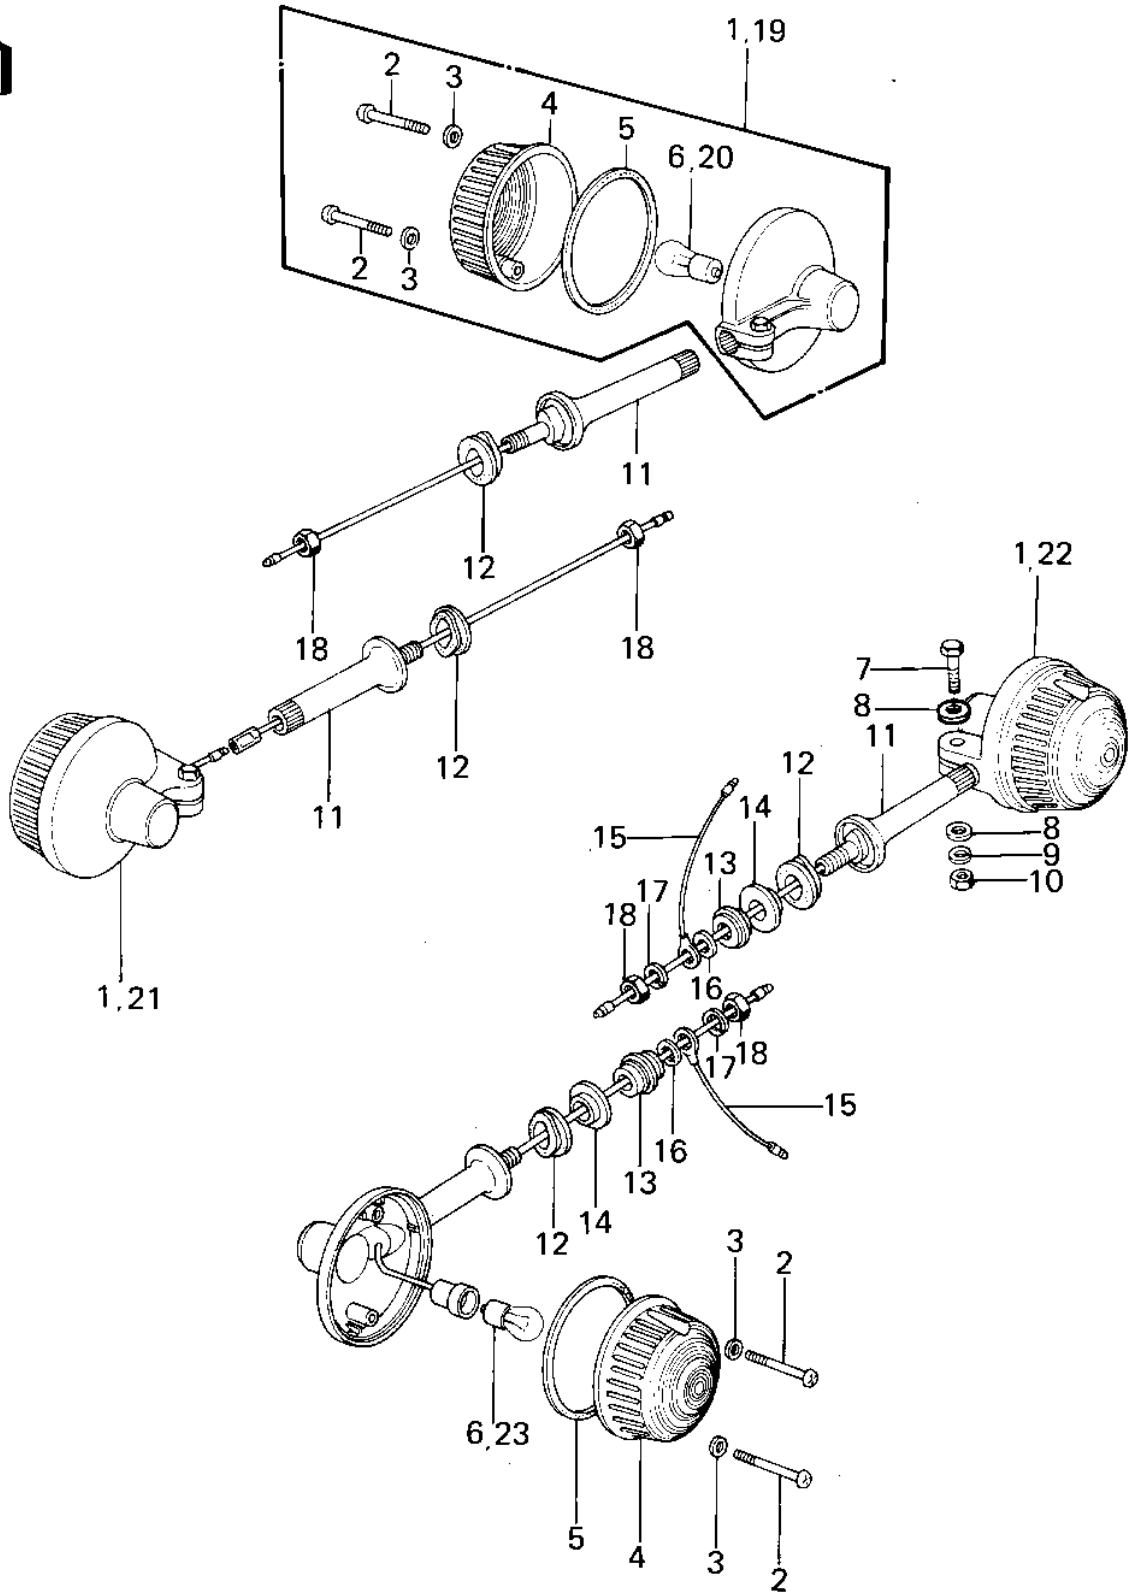

# 1977 KZ1000 PARTS DIAGRAM

TURN SIGNALS ('77-'78 A1/A2/A2A)

# 1977 KZ1000 PARTS LIST

## TURN SIGNALS ('77-'78 A1/A2/A2A)

ITEM NAME	PART NUMBER	QUANTITY
LAMP ASSY,TURN SIGNA (Ref # 1)	23040-034	4
SCREW-PAN HEAD,4X35 (Ref # 2)	220E0435A	8
WASHER-PLAIN,4MM (Ref # 3)	23058-002	8
LENS-SIGNAL LAMP (Ref # 4)	23048-1024	4
GASKET,TURN SIG LAMP (Ref # 5)	23050-002	4
BULB 12V 32CP (Ref # 6)	92069-055	4
BOLT-UPSET (Ref # 7)	112G0630	4
WASHER PLAIN 6MM (Ref # 8)	411B0600	8
WASHER SPRING 6MM (Ref # 9)	461F0600	4
NUT 6MM (Ref # 10)	311B0600	4
BRACKET-TURN SIG LAM (Ref # 11)	23078-001	4
BRACKET,TURN SIG LAM (Ref # 11)	23051-1006	4
DAMPER RUBBER (Ref # 12)	92075-128	4
COLLAR (Ref # 13)	92027-147	2
DAMPER RUBBER,SIG LM (Ref # 14)	92075-158	2
LEAD WIRE,SIGNAL LAM (Ref # 15)	26011-063	2
WASHER,PLAIN (Ref # 16)	92022-239	2
WASHER SPRING 10MM (Ref # 17)	461F1000	2
NUT 10MM (Ref # 18)	315B1000	4
LIGHT ASSY,TRN SG,R. (Ref # 19)	23040-1005	1
BULB,12V 23/8W (Ref # 20)	92069-060	2
LIGHT ASSY,TRN,SG,L. (Ref # 21)	23040-1006	1
LAMP-TURN SIGNAL (Ref # 22)	23040-029	2
BULB 12V 32CP (Ref # 23)	92069-055	2