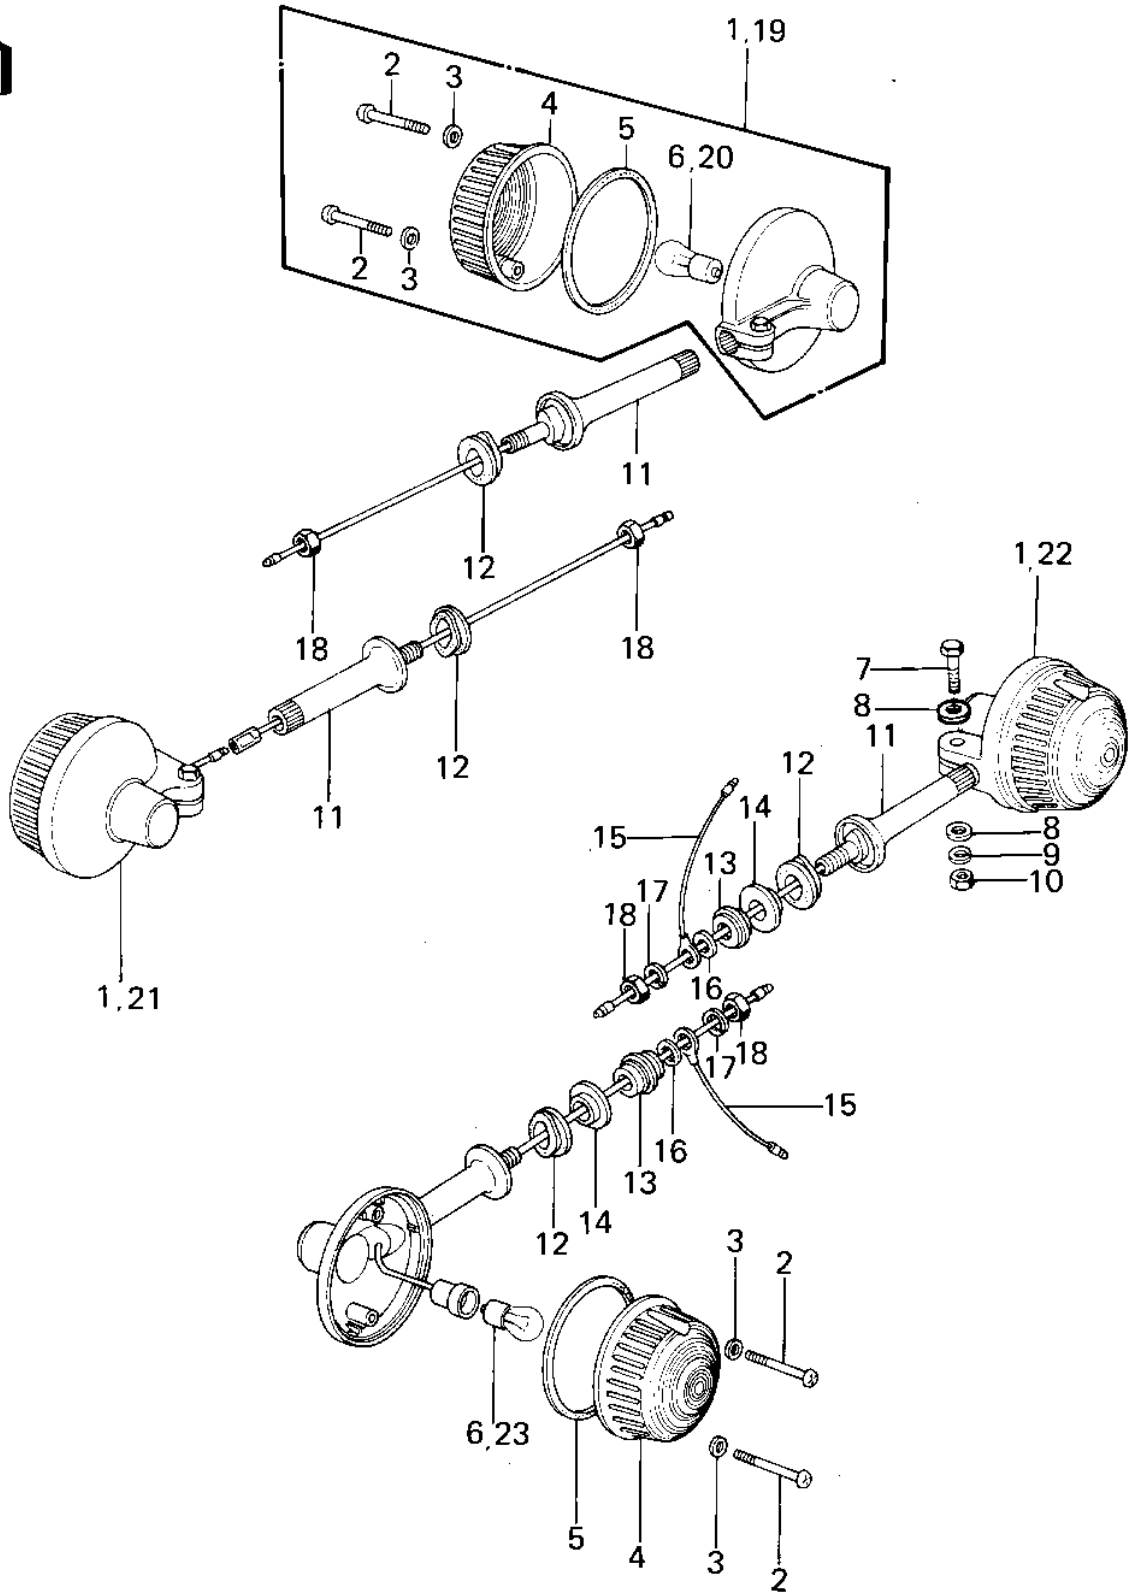

1978 KZ1000 PARTS DIAGRAM

TURN SIGNALS ('77-'78 A1/A2/A2A)

1978 KZ1000 PARTS LIST

TURN SIGNALS ('77-'78 A1/A2/A2A)

ITEM NAME	PART NUMBER	QUANTITY
LAMP ASSY,TURN SIGNA (Ref # 1)	23040-034	4
SCREW-PAN HEAD,4X35 (Ref # 2)	220E0435A	8
WASHER-PLAIN,4MM (Ref # 3)	23058-002	8
LENS-SIGNAL LAMP (Ref # 4)	23048-1024	4
GASKET,TURN SIG LAMP (Ref # 5)	23050-002	4
BULB 12V 32CP (Ref # 6)	92069-055	4
BOLT-UPSET (Ref # 7)	112G0630	4
WASHER PLAIN 6MM (Ref # 8)	411B0600	8
WASHER SPRING 6MM (Ref # 9)	461F0600	4
NUT 6MM (Ref # 10)	311B0600	4
BRACKET-TURN SIG LAM (Ref # 11)	23078-001	4
BRACKET,TURN SIG LAM (Ref # 11)	23051-1006	4
DAMPER RUBBER (Ref # 12)	92075-128	4
COLLAR (Ref # 13)	92027-147	2
DAMPER RUBBER,SIG LM (Ref # 14)	92075-158	2
LEAD WIRE,SIGNAL LAM (Ref # 15)	26011-063	2
WASHER,PLAIN (Ref # 16)	92022-239	2
WASHER SPRING 10MM (Ref # 17)	461F1000	2
NUT 10MM (Ref # 18)	315B1000	4
LIGHT ASSY,TRN SG,R. (Ref # 19)	23040-1005	1
BULB,12V 23/8W (Ref # 20)	92069-060	2
LIGHT ASSY,TRN,SG,L. (Ref # 21)	23040-1006	1
LAMP-TURN SIGNAL (Ref # 22)	23040-029	2
BULB 12V 32CP (Ref # 23)	92069-055	2