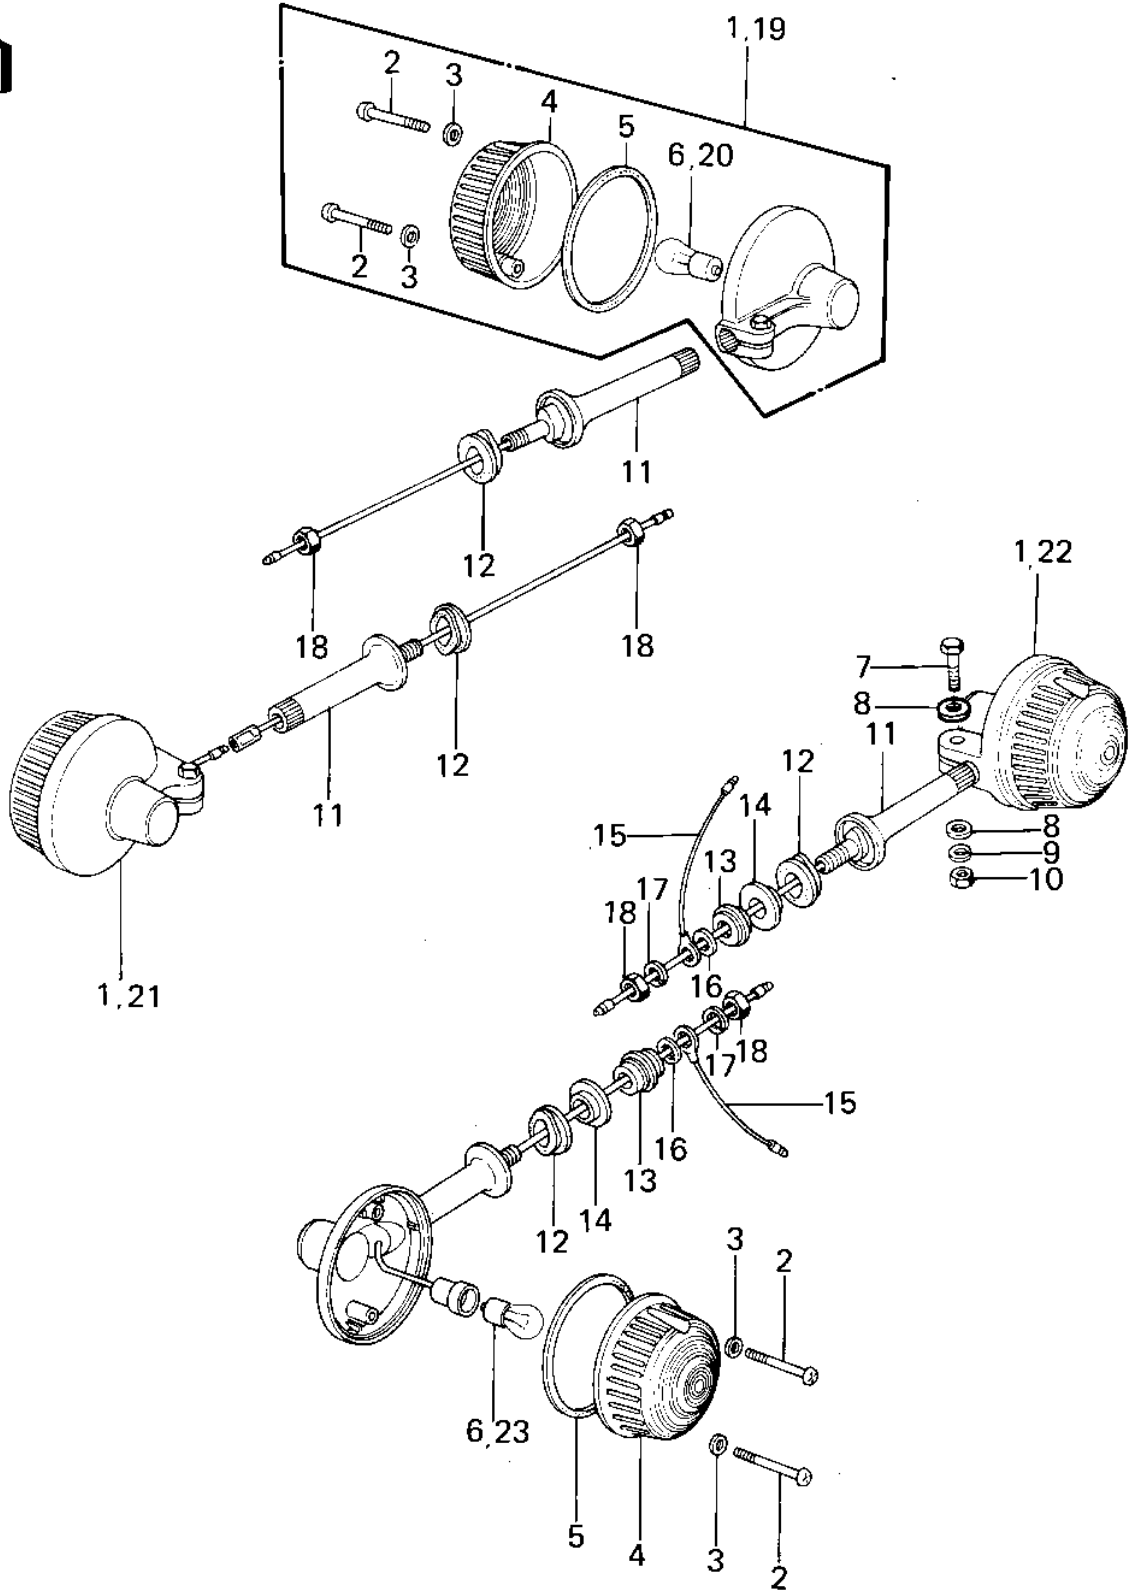

# 1978 KZ1000 PARTS DIAGRAM

TURN SIGNALS ('77-'78 A1/A2/A2A)

# 1978 KZ1000 PARTS LIST

## TURN SIGNALS ('77-'78 A1/A2/A2A)

ITEM NAME	PART NUMBER	QUANTITY
LAMP ASSY,TURN SIGNA (Ref # 1)	23040-034	4
SCREW-PAN HEAD,4X35 (Ref # 2)	220E0435A	8
WASHER-PLAIN,4MM (Ref # 3)	23058-002	8
LENS-SIGNAL LAMP (Ref # 4)	23048-1024	4
GASKET,TURN SIG LAMP (Ref # 5)	23050-002	4
BULB 12V 32CP (Ref # 6)	92069-055	4
BOLT-UPSET (Ref # 7)	112G0630	4
WASHER PLAIN 6MM (Ref # 8)	411B0600	8
WASHER SPRING 6MM (Ref # 9)	461F0600	4
NUT 6MM (Ref # 10)	311B0600	4
BRACKET-TURN SIG LAM (Ref # 11)	23078-001	4
BRACKET,TURN SIG LAM (Ref # 11)	23051-1006	4
DAMPER RUBBER (Ref # 12)	92075-128	4
COLLAR (Ref # 13)	92027-147	2
DAMPER RUBBER,SIG LM (Ref # 14)	92075-158	2
LEAD WIRE,SIGNAL LAM (Ref # 15)	26011-063	2
WASHER,PLAIN (Ref # 16)	92022-239	2
WASHER SPRING 10MM (Ref # 17)	461F1000	2
NUT 10MM (Ref # 18)	315B1000	4
LIGHT ASSY,TRN SG,R. (Ref # 19)	23040-1005	1
BULB,12V 23/8W (Ref # 20)	92069-060	2
LIGHT ASSY,TRN,SG,L. (Ref # 21)	23040-1006	1
LAMP-TURN SIGNAL (Ref # 22)	23040-029	2
BULB 12V 32CP (Ref # 23)	92069-055	2