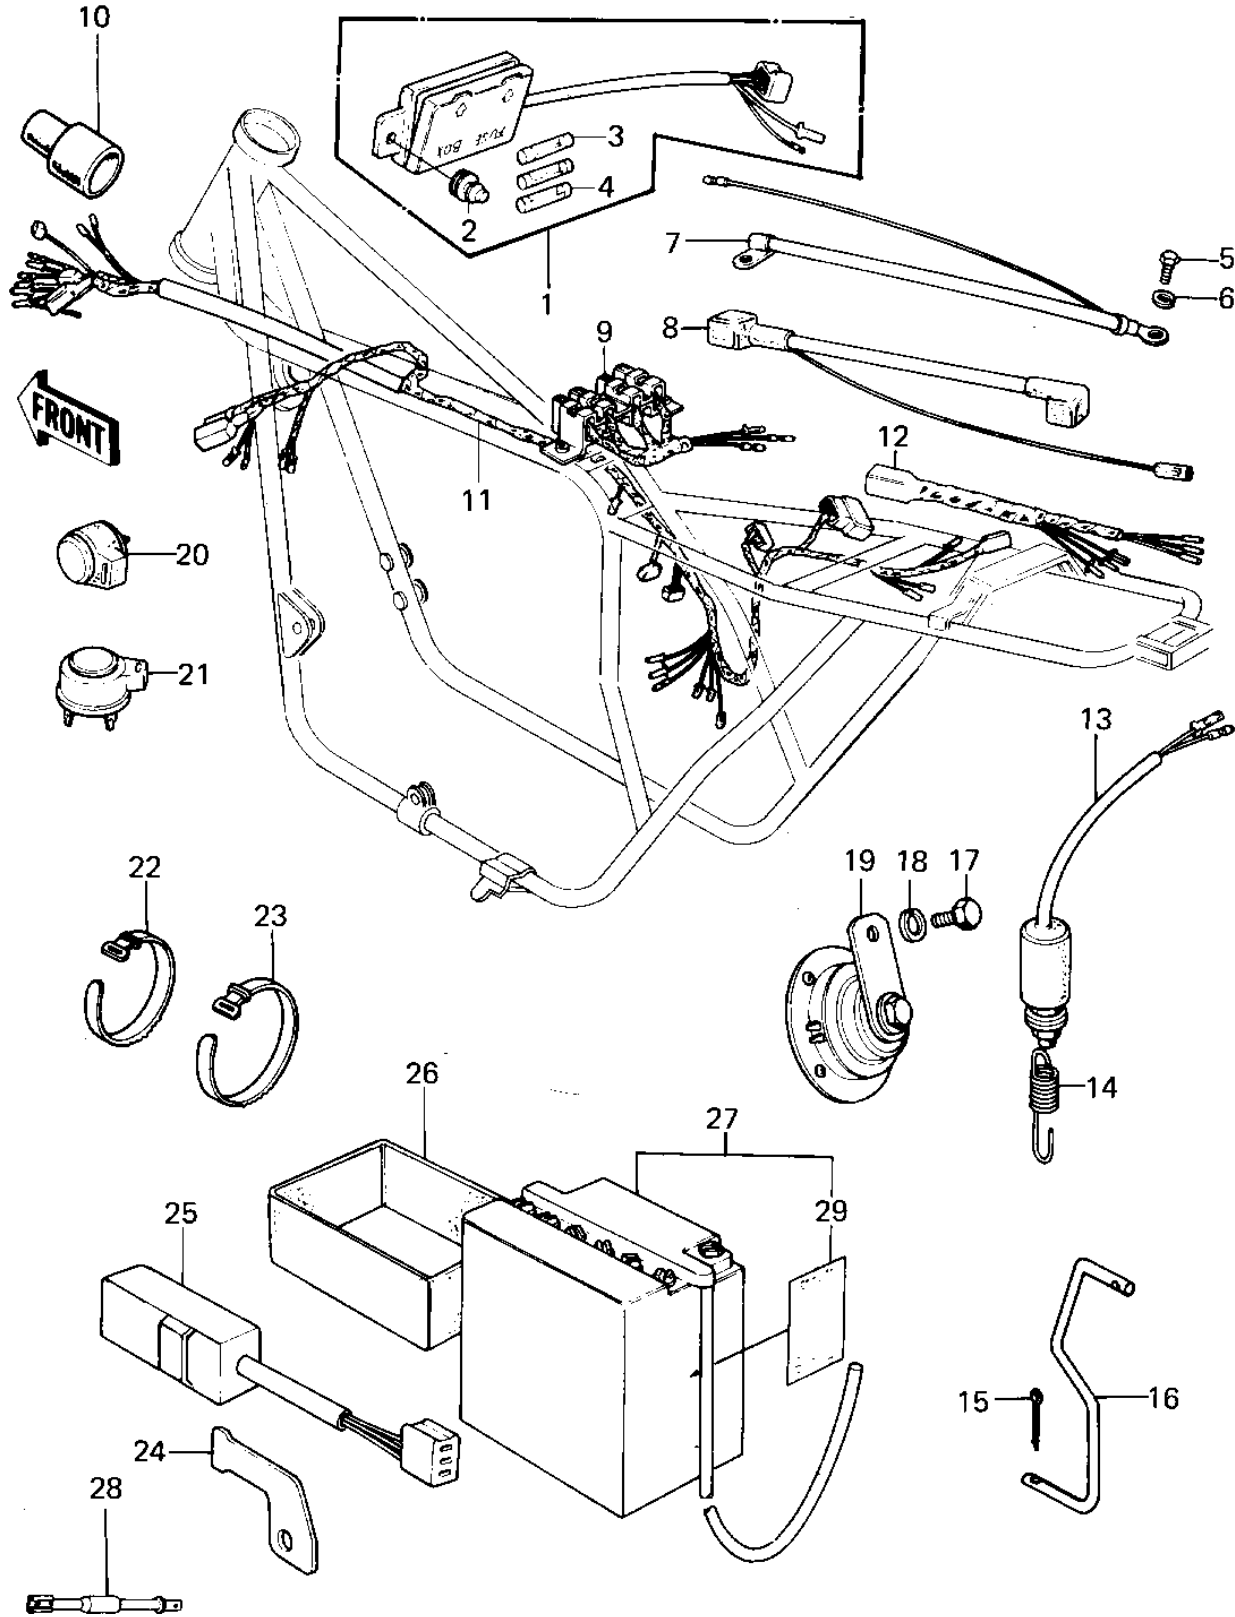

1977 KZ1000 PARTS DIAGRAM

CHASSIS ELECTRICAL EQUIPMENT ('77-'78 A1)

1977 KZ1000 PARTS LIST

CHASSIS ELECTRICAL EQUIPMENT ('77-'78 A1)

ITEM NAME	PART NUMBER	QUANTITY
FUSE ASSY (Ref # 1)	26004-035	1
DAMPER RUBBER,FUSE (Ref # 2)	92075-279	1
FUSE-20A (Ref # 3)	26006-005	3
FUSE 10A (Ref # 4)	26006-003	1
BOLT,HEX HEAD,6MM (Ref # 5)	92001-137	1
WASHER SPRING 6MM (Ref # 6)	461F0600	1
WIRE,BATTERY GROUND (Ref # 7)	26010-054	1
WIRE,STARTER LEAD (Ref # 8)	26010-053	1
WIRING HARNESS,CENTE (Ref # 9)	26002-057	1
COVER WIRING HARNESS (Ref # 10)	26009-003	1
WIRING HARNESS,MAIN (Ref # 11)	26001-145	1
WIRING HARNESS,MAIN (Ref # 11)	26001-1035	1
WIRING HARNESS,REAR (Ref # 12)	26002-031	1
SWITCH-BRAKE LAMP (Ref # 13)	27010-017	1
SPRING BRAKE LAMP SW (Ref # 14)	27011-009	1
PIN COTTER 1.6X10 (Ref # 15)	550D1610	1
HOOK,BRK LAMP SW SPR (Ref # 16)	27012-010	1
BOLT-SMALL-UPSET,8X1 (Ref # 17)	115G0816	1
WASHER SPRING 8MM (Ref # 18)	461F0800	1
HORN (Ref # 19)	27003-1006	1
HORN (Ref # 19)	27003-1006	1
RELAY-TURN SIGNAL (Ref # 20)	27002-011	1
RELAY,TURN SIGNAL (Ref # 21)	27002-016	1
BAND,SHORT (Ref # 22)	92072-030	2
BAND,SHORT (Ref # 22)	92072-030	1
BAND,WIRING HARNESS (Ref # 23)	92072-056	7
BAND,WIRING HARNESS (Ref # 23)	92072-056	8
BRACKET,OUTAGE SWITC (Ref # 24)	32060-014	1
SWITCH,OUTAGE,INDICT (Ref # 25)	28019-001	1

1977 KZ1000 PARTS LIST

CHASSIS ELECTRICAL EQUIPMENT ('77-'78 A1

ITEM NAME	PART NUMBER	QUANTITY
CASE,BATTERY (Ref # 26)	32099-015	1
YUA BAT YB14L-A2 (Ref # 27)	26012-1008	1
YUA BAT YB14L-A2 (Ref # 27)	26012-1008	1
REGULATOR (Ref # 28)	21066-026	1
LABEL-WARNING,BATTER (Ref # 29)	56040-1036	1